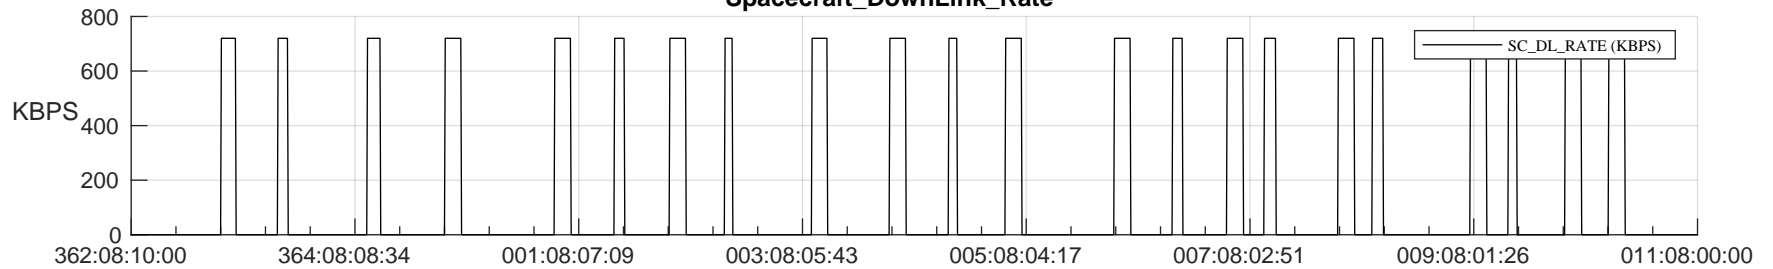

## SWAVES\_Percent\_Full\_Prediction

## Spacecraft\_DownLink\_Rate

Ground Time (2023:362:08:10:00.000 -2024:011:08:00:00.000)

/disks/d81/project/stereo/mops/assessment/ahead/automation/output/engdump/yesterdaily/ahead\_ssr\_predict\_2023\_362.csv