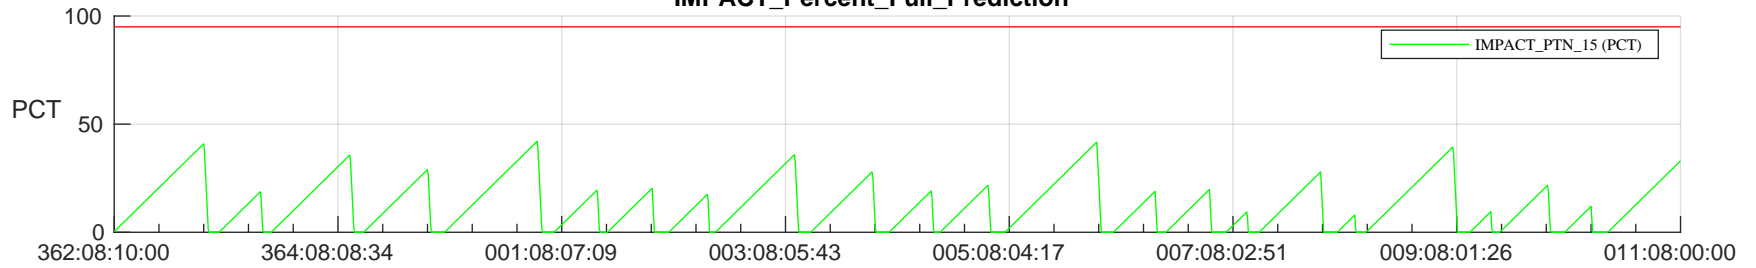

IMPACT_Percent_Full_Prediction