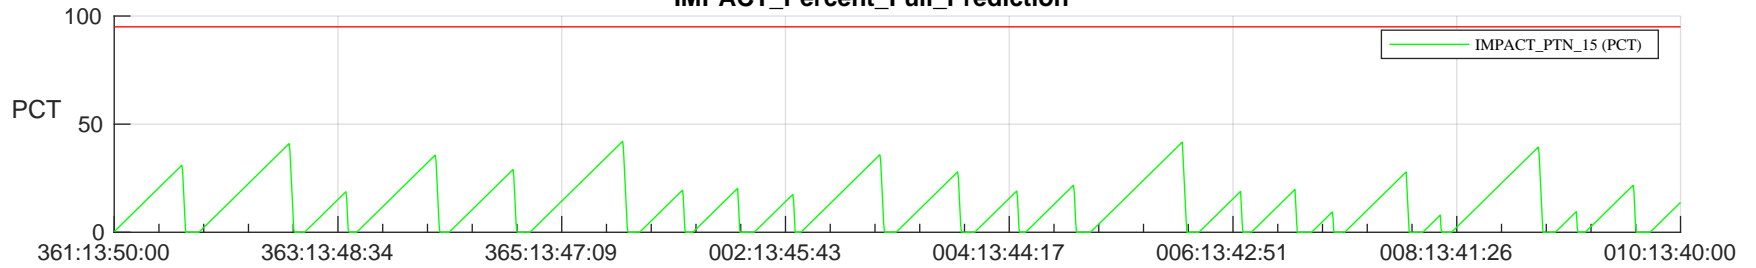

STEREO AHEAD SSR PCT Full Prediction

SWAVES_Percent_Full_Prediction

IMPACT_Percent_Full_Prediction

PLASTIC_Percent_Full_Prediction

Spacecraft_DownLink_Rate