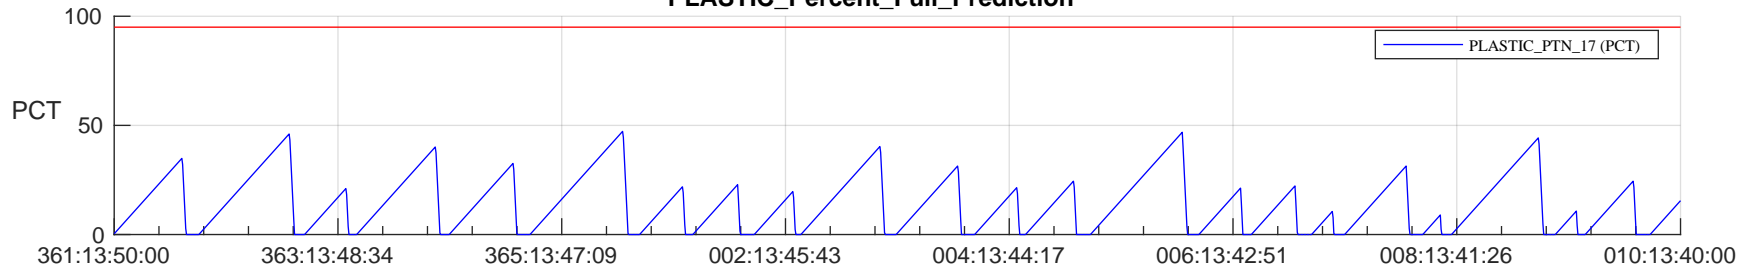

STEREO AHEAD SSR PCT Full Prediction

SWAVES_Percent_Full_Prediction

IMPACT_Percent_Full_Prediction

PLASTIC_Percent_Full_Prediction

Spacecraft_DownLink_Rate