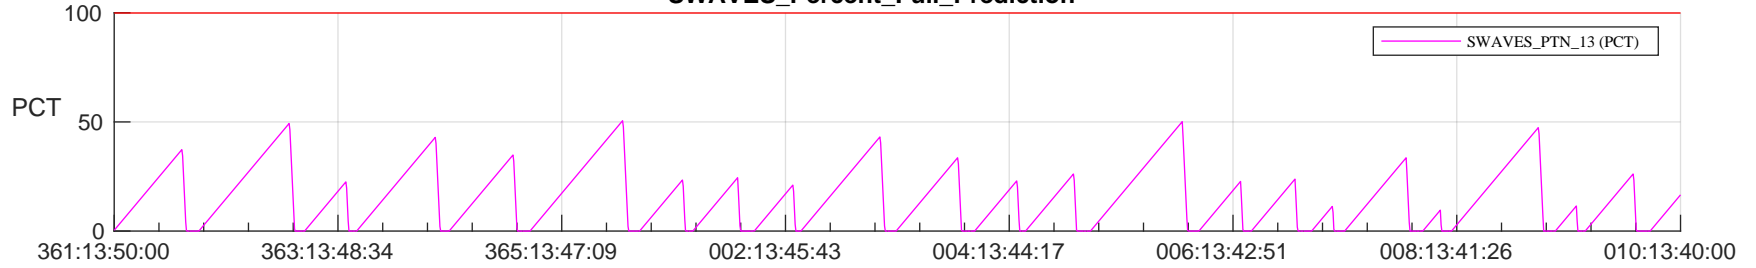

STEREO AHEAD SSR PCT Full Prediction

SWAVES_Percent_Full_Prediction

IMPACT_Percent_Full_Prediction

PLASTIC_Percent_Full_Prediction

Spacecraft_DownLink_Rate