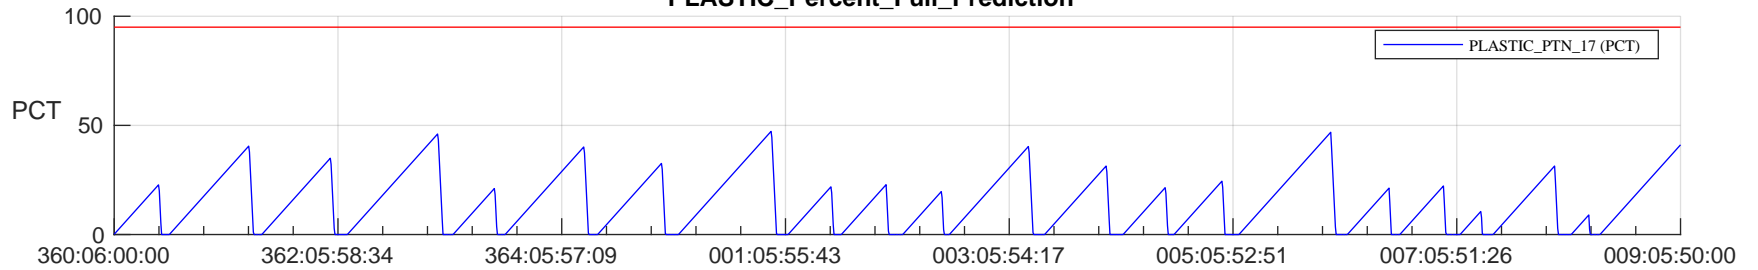

STEREO AHEAD SSR PCT Full Prediction

SWAVES_Percent_Full_Prediction

IMPACT_Percent_Full_Prediction

PLASTIC_Percent_Full_Prediction

Spacecraft_DownLink_Rate

/disks/d81/project/stereo/mops/assessment/ahead/automation/output/engdump/yesterdaily/ahead_ssr_predict_2023_360.csv