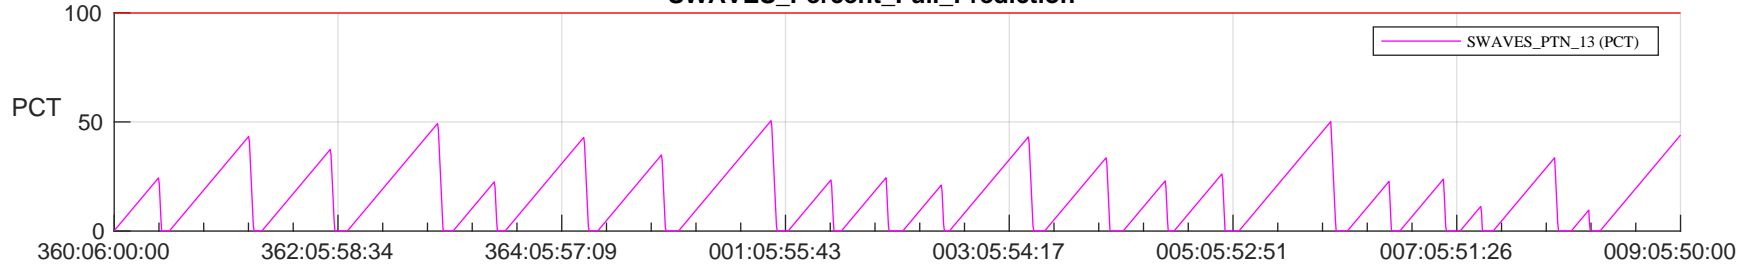

STEREO AHEAD SSR PCT Full Prediction

SWAVES_Percent_Full_Prediction

IMPACT_Percent_Full_Prediction

PLASTIC_Percent_Full_Prediction

Spacecraft_DownLink_Rate

/disks/d81/project/stereo/mops/assessment/ahead/automation/output/engdump/yesterdaily/ahead_ssr_predict_2023_360.csv