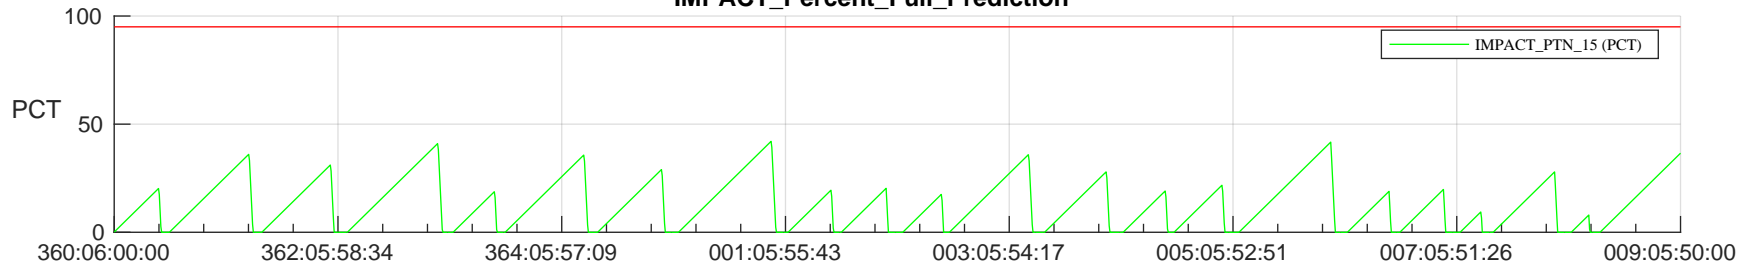

STEREO AHEAD SSR PCT Full Prediction

SWAVES_Percent_Full_Prediction

IMPACT_Percent_Full_Prediction

PLASTIC_Percent_Full_Prediction

Spacecraft_DownLink_Rate

/disks/d81/project/stereo/mops/assessment/ahead/automation/output/engdump/yesterdaily/ahead_ssr_predict_2023_360.csv