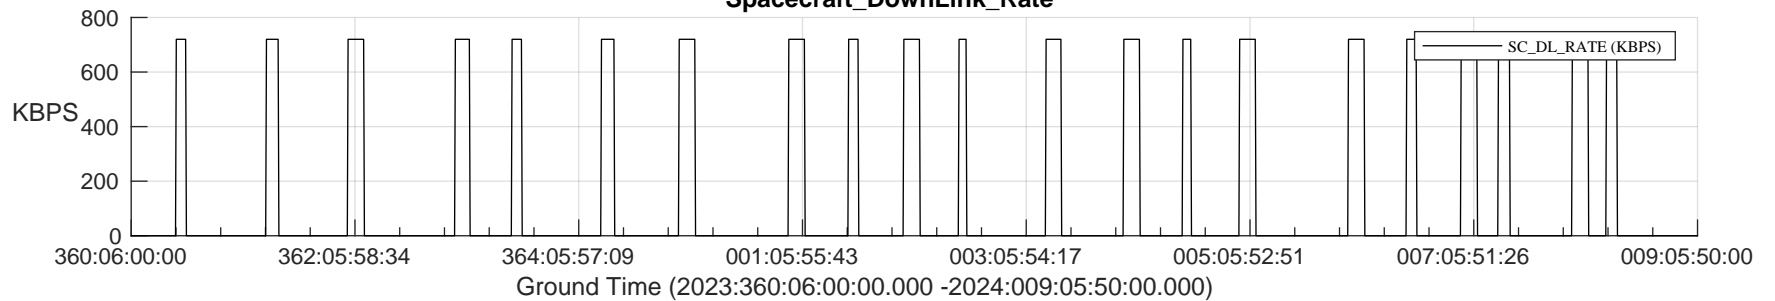

STEREO AHEAD SSR PCT Full Prediction

SWAVES_Percent_Full_Prediction

IMPACT_Percent_Full_Prediction

PLASTIC_Percent_Full_Prediction

Spacecraft_DownLink_Rate

/disks/d81/project/stereo/mops/assessment/ahead/automation/output/engdump/yesterdaily/ahead_ssr_predict_2023_360.csv