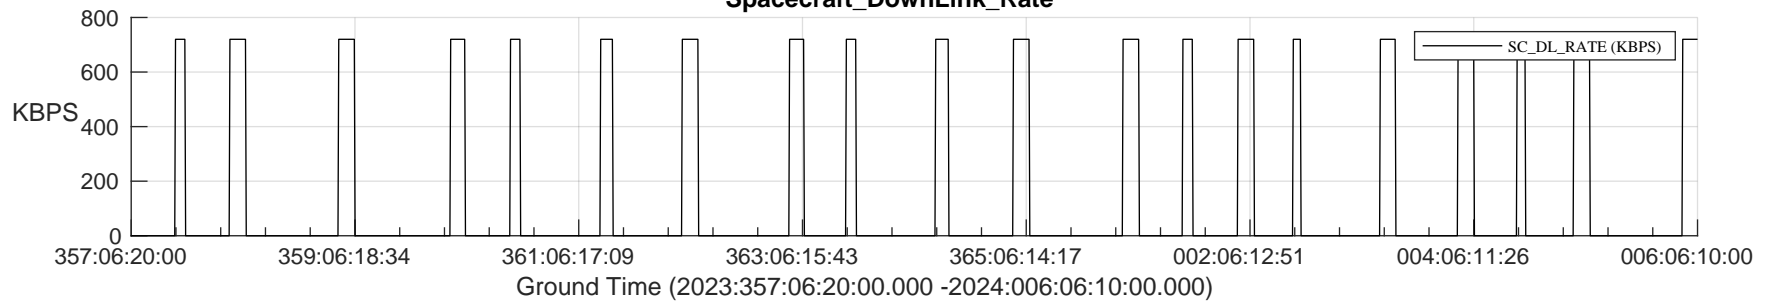

STEREO AHEAD SSR PCT Full Prediction

SWAVES_Percent_Full_Prediction

IMPACT_Percent_Full_Prediction

PLASTIC_Percent_Full_Prediction

Spacecraft_DownLink_Rate

/disks/d81/project/stereo/mops/assessment/ahead/automation/output/engdump/yesterdaily/ahead_ssr_predict_2023_357.csv