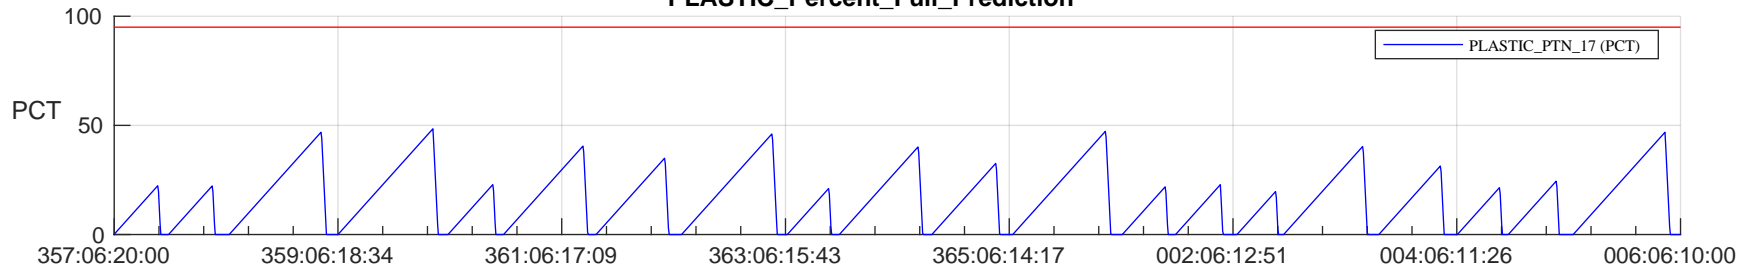

STEREO AHEAD SSR PCT Full Prediction

SWAVES_Percent_Full_Prediction

IMPACT_Percent_Full_Prediction

PLASTIC_Percent_Full_Prediction

Spacecraft_DownLink_Rate

/disks/d81/project/stereo/mops/assessment/ahead/automation/output/engdump/yesterdaily/ahead_ssr_predict_2023_357.csv