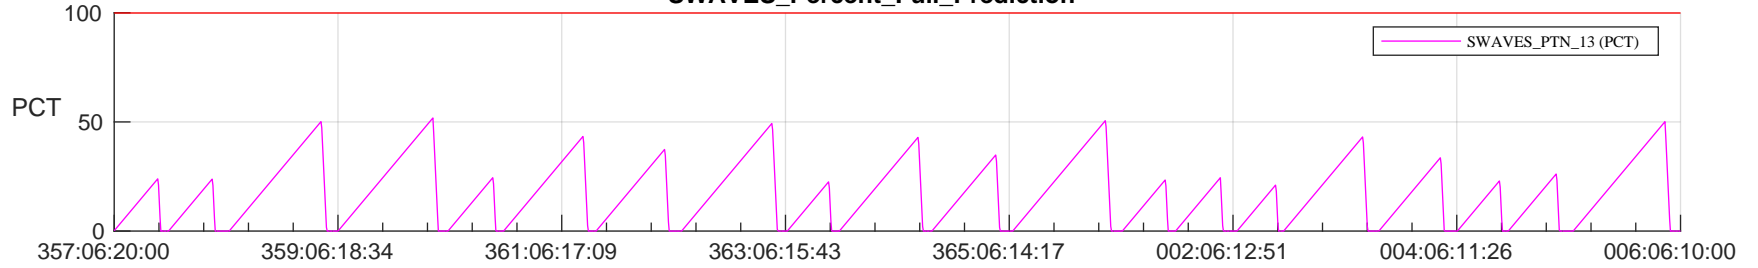

STEREO AHEAD SSR PCT Full Prediction

SWAVES_Percent_Full_Prediction

IMPACT_Percent_Full_Prediction

PLASTIC_Percent_Full_Prediction

Spacecraft_DownLink_Rate

/disks/d81/project/stereo/mops/assessment/ahead/automation/output/engdump/yesterdaily/ahead_ssr_predict_2023_357.csv