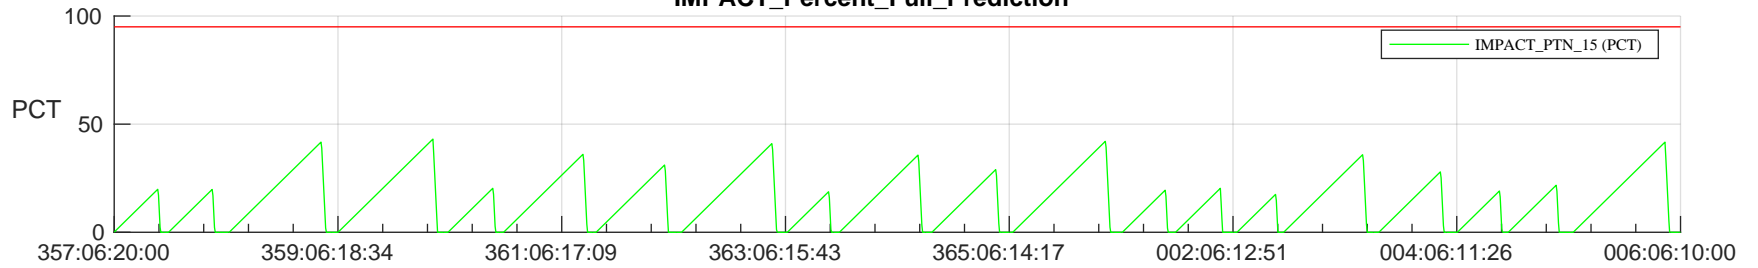

STEREO AHEAD SSR PCT Full Prediction

SWAVES_Percent_Full_Prediction

IMPACT_Percent_Full_Prediction

PLASTIC_Percent_Full_Prediction

Spacecraft_DownLink_Rate

/disks/d81/project/stereo/mops/assessment/ahead/automation/output/engdump/yesterdaily/ahead_ssr_predict_2023_357.csv