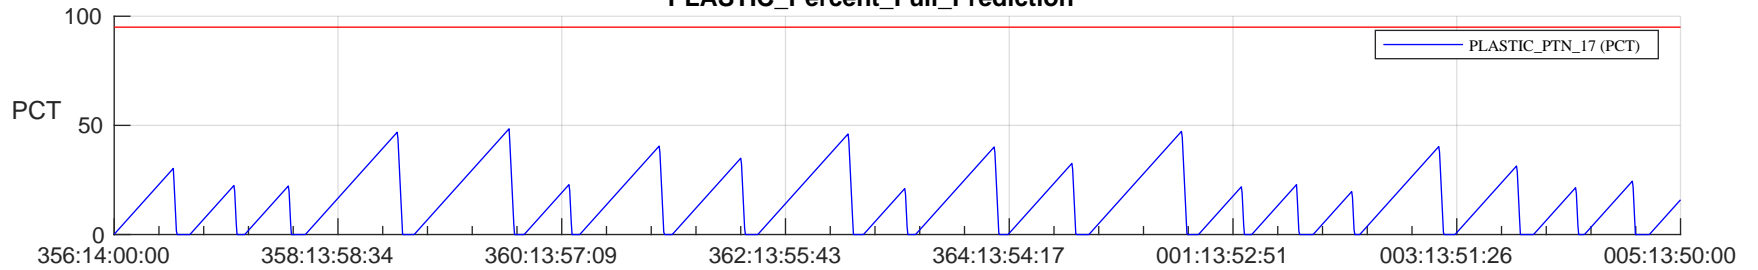

STEREO AHEAD SSR PCT Full Prediction

SWAVES_Percent_Full_Prediction

IMPACT_Percent_Full_Prediction

PLASTIC_Percent_Full_Prediction

Spacecraft_DownLink_Rate