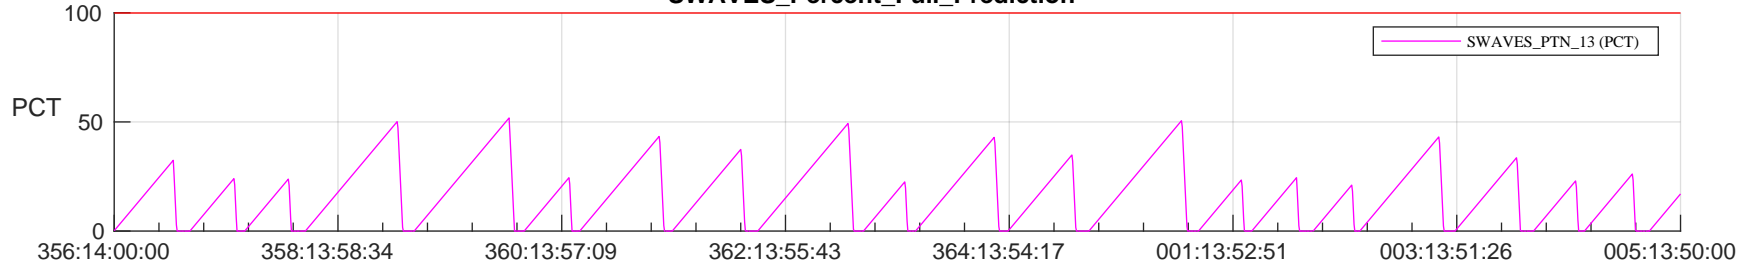

STEREO AHEAD SSR PCT Full Prediction

SWAVES_Percent_Full_Prediction

IMPACT_Percent_Full_Prediction

PLASTIC_Percent_Full_Prediction

Spacecraft_DownLink_Rate