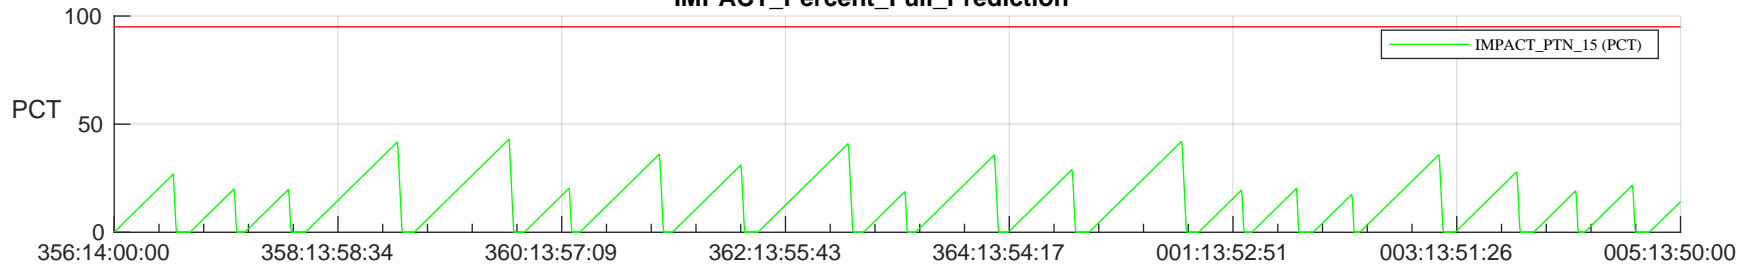

STEREO AHEAD SSR PCT Full Prediction

SWAVES_Percent_Full_Prediction

IMPACT_Percent_Full_Prediction

PLASTIC_Percent_Full_Prediction

Spacecraft_DownLink_Rate