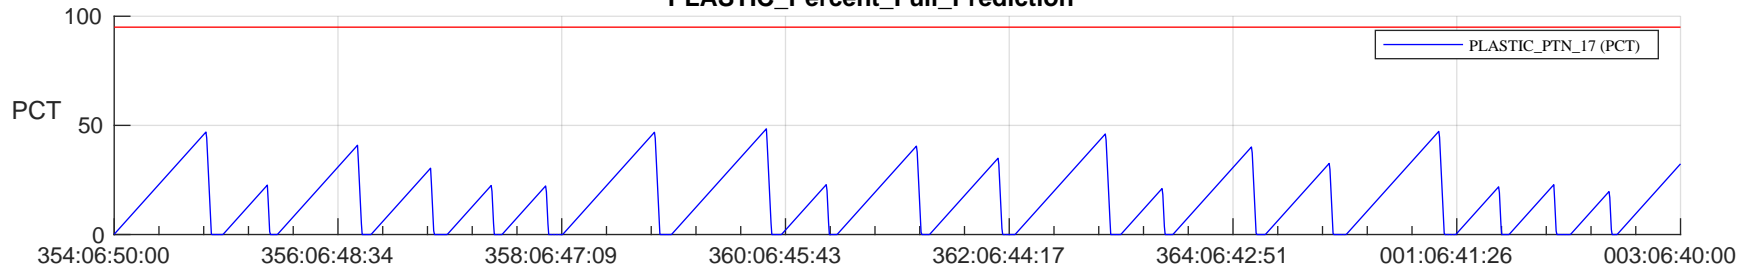

STEREO AHEAD SSR PCT Full Prediction

SWAVES_Percent_Full_Prediction

IMPACT_Percent_Full_Prediction

PLASTIC_Percent_Full_Prediction

Spacecraft_DownLink_Rate

Ground Time (2023:354:06:50:00.000 -2024:003:06:40:00.000)