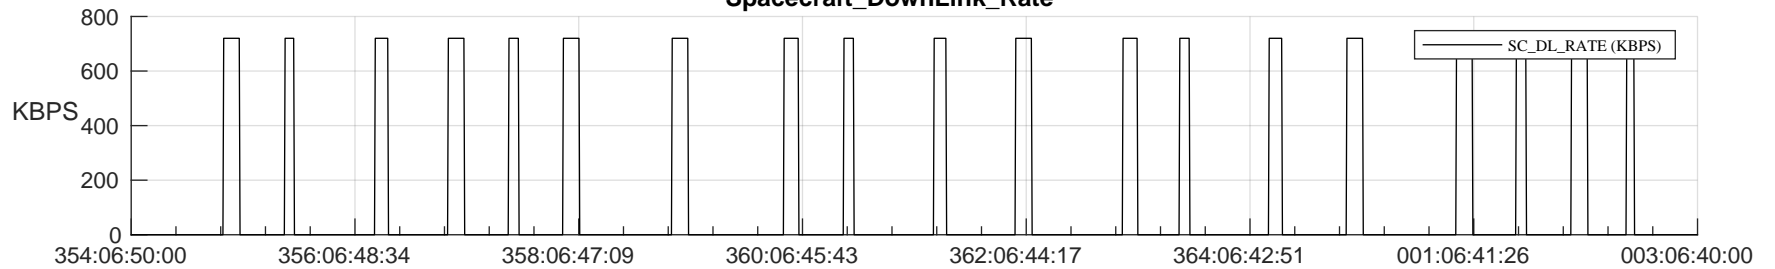

STEREO AHEAD SSR PCT Full Prediction

SWAVES_Percent_Full_Prediction

IMPACT_Percent_Full_Prediction

PLASTIC_Percent_Full_Prediction

Spacecraft_DownLink_Rate

Ground Time (2023:354:06:50:00.000 -2024:003:06:40:00.000)