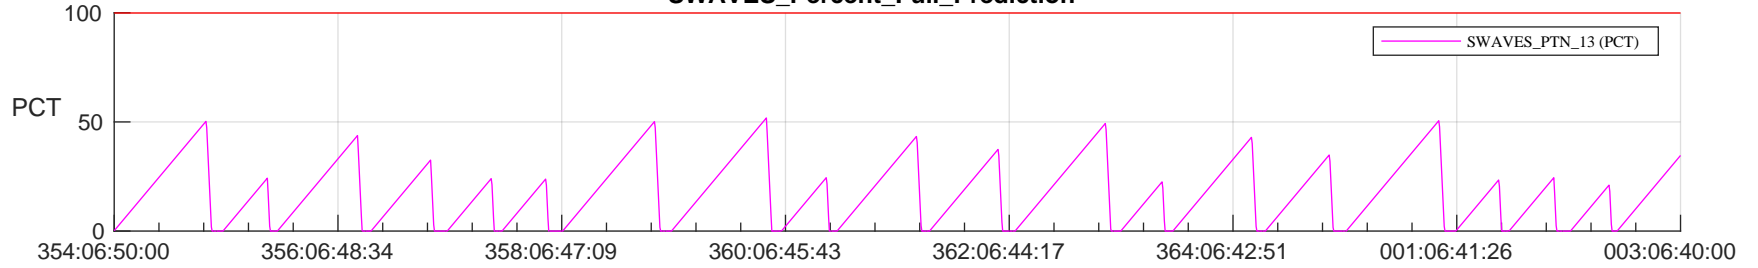

STEREO AHEAD SSR PCT Full Prediction

SWAVES_Percent_Full_Prediction

IMPACT_Percent_Full_Prediction

PLASTIC_Percent_Full_Prediction

Spacecraft_DownLink_Rate

Ground Time (2023:354:06:50:00.000 -2024:003:06:40:00.000)