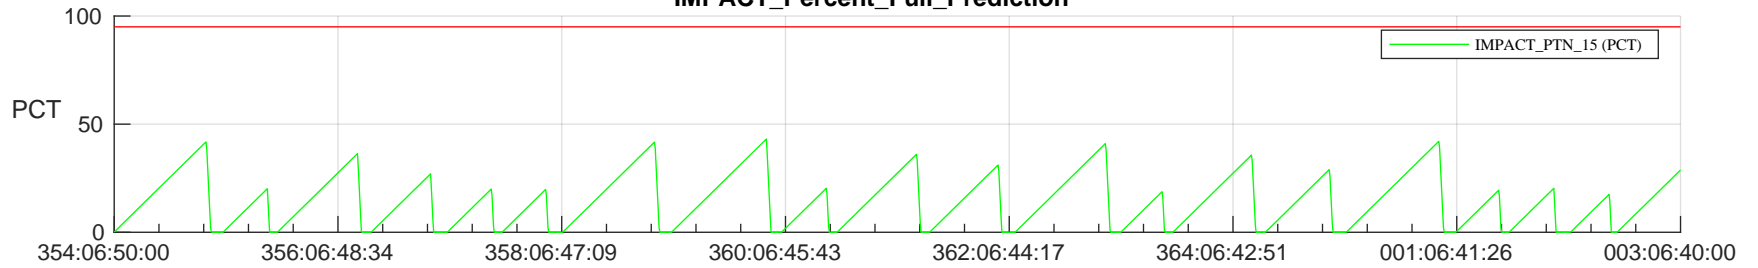

STEREO AHEAD SSR PCT Full Prediction

SWAVES_Percent_Full_Prediction

IMPACT_Percent_Full_Prediction

PLASTIC_Percent_Full_Prediction

Spacecraft_DownLink_Rate

Ground Time (2023:354:06:50:00.000 -2024:003:06:40:00.000)