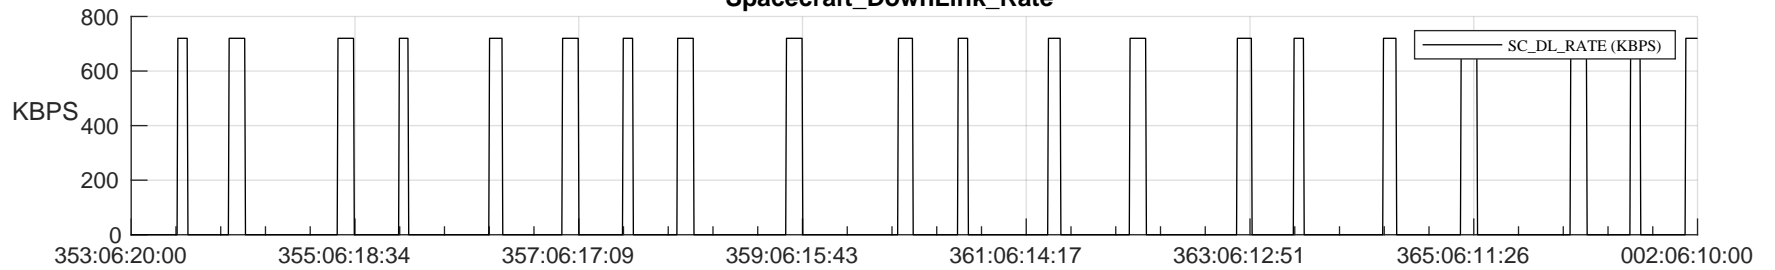

STEREO AHEAD SSR PCT Full Prediction

SWAVES_Percent_Full_Prediction

IMPACT_Percent_Full_Prediction

PLASTIC_Percent_Full_Prediction

Spacecraft_DownLink_Rate

Ground Time (2023:353:06:20:00.000 -2024:002:06:10:00.000)