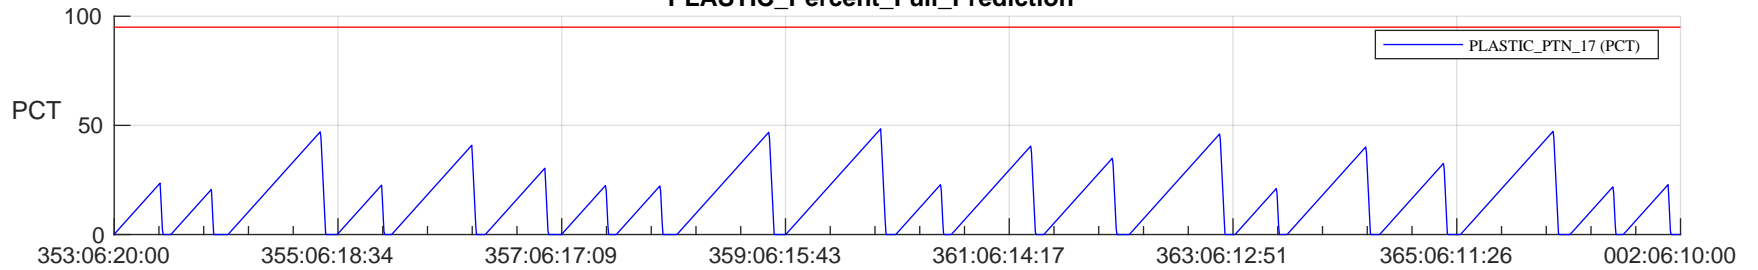

STEREO AHEAD SSR PCT Full Prediction

SWAVES_Percent_Full_Prediction

IMPACT_Percent_Full_Prediction

PLASTIC_Percent_Full_Prediction

Spacecraft_DownLink_Rate

Ground Time (2023:353:06:20:00.000 -2024:002:06:10:00.000)