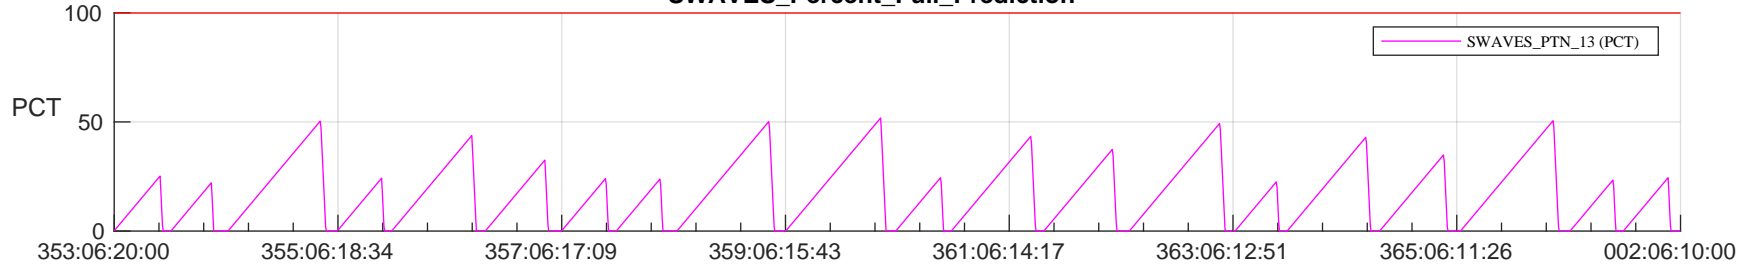

STEREO AHEAD SSR PCT Full Prediction

SWAVES_Percent_Full_Prediction

IMPACT_Percent_Full_Prediction

PLASTIC_Percent_Full_Prediction

Spacecraft_DownLink_Rate

Ground Time (2023:353:06:20:00.000 -2024:002:06:10:00.000)