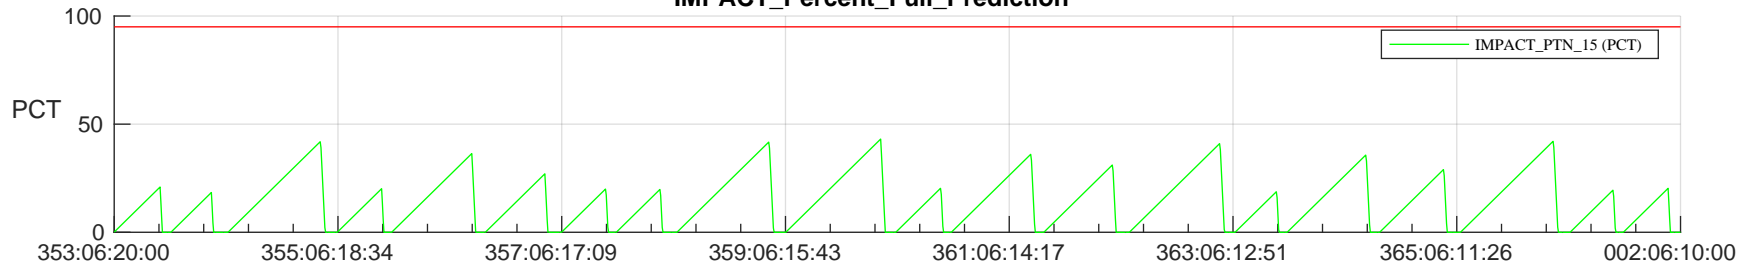

STEREO AHEAD SSR PCT Full Prediction

SWAVES_Percent_Full_Prediction

IMPACT_Percent_Full_Prediction

PLASTIC_Percent_Full_Prediction

Spacecraft_DownLink_Rate

Ground Time (2023:353:06:20:00.000 -2024:002:06:10:00.000)