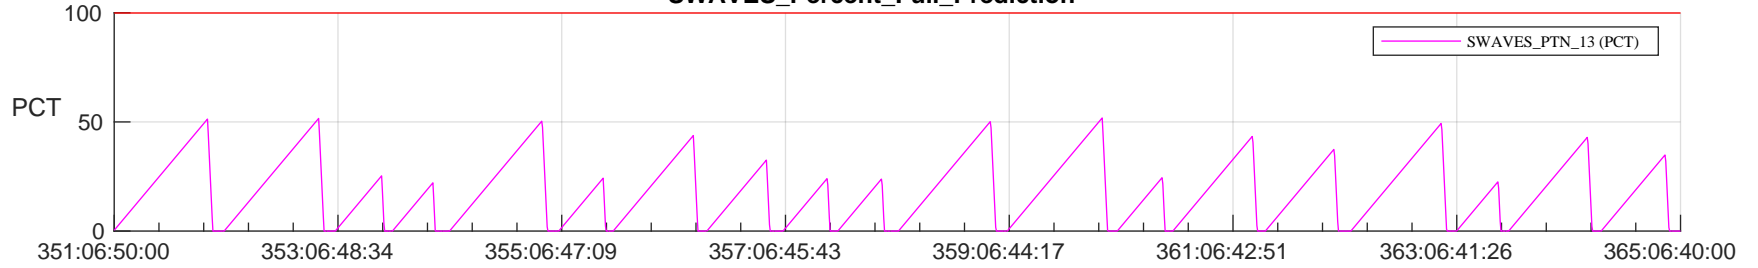

STEREO AHEAD SSR PCT Full Prediction

SWAVES_Percent_Full_Prediction

IMPACT_Percent_Full_Prediction

PLASTIC_Percent_Full_Prediction

Spacecraft_DownLink_Rate

Ground Time (2023:351:06:50:00.000 -2023:365:06:40:00.000)