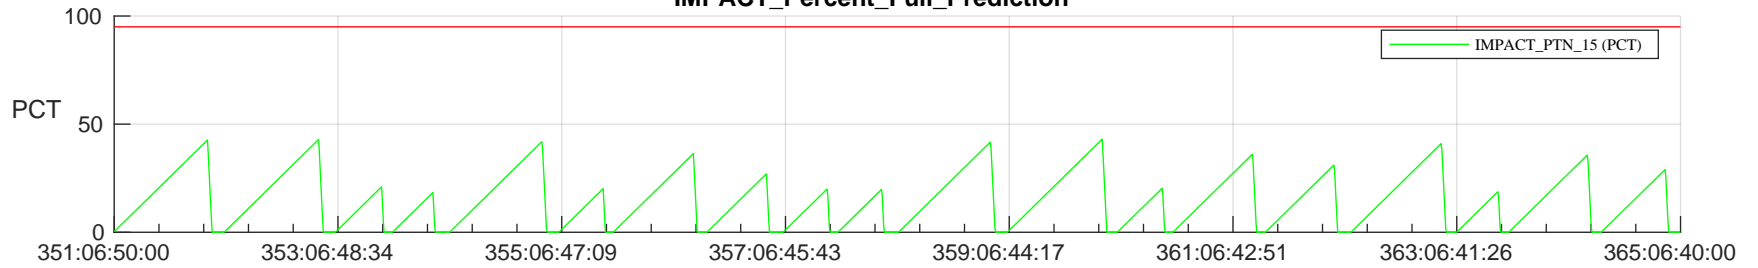

STEREO AHEAD SSR PCT Full Prediction

SWAVES_Percent_Full_Prediction

IMPACT_Percent_Full_Prediction

PLASTIC_Percent_Full_Prediction

Spacecraft_DownLink_Rate

Ground Time (2023:351:06:50:00.000 -2023:365:06:40:00.000)