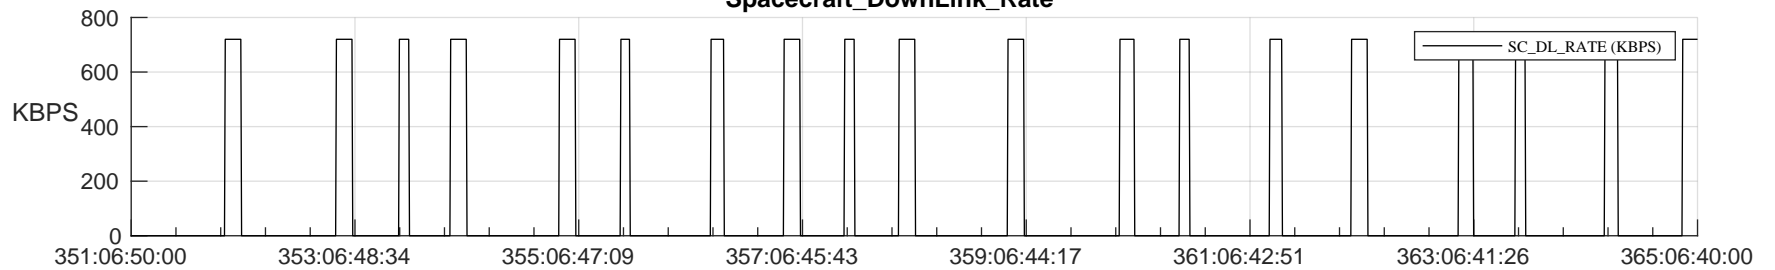

STEREO AHEAD SSR PCT Full Prediction

SWAVES_Percent_Full_Prediction

IMPACT_Percent_Full_Prediction

PLASTIC_Percent_Full_Prediction

Spacecraft_DownLink_Rate

Ground Time (2023:351:06:50:00.000 -2023:365:06:40:00.000)