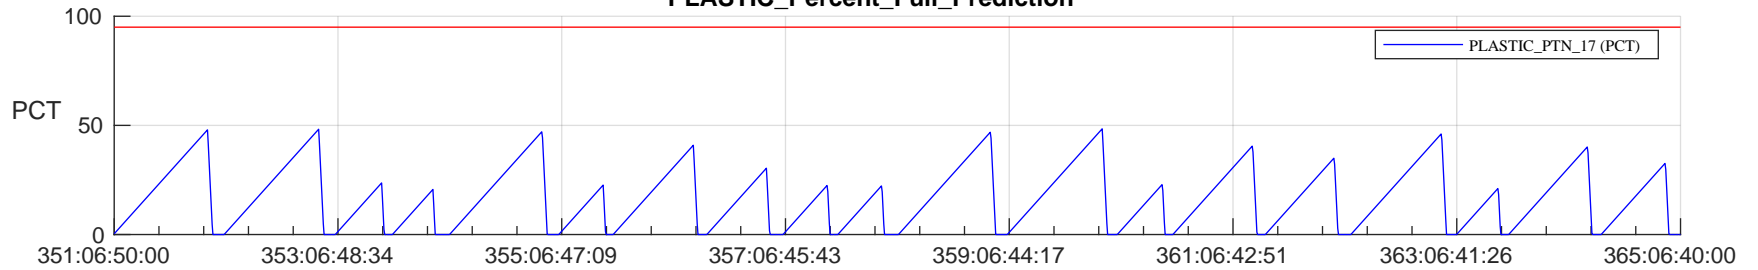

STEREO AHEAD SSR PCT Full Prediction

SWAVES_Percent_Full_Prediction

IMPACT_Percent_Full_Prediction

PLASTIC_Percent_Full_Prediction

Spacecraft_DownLink_Rate

Ground Time (2023:351:06:50:00.000 -2023:365:06:40:00.000)