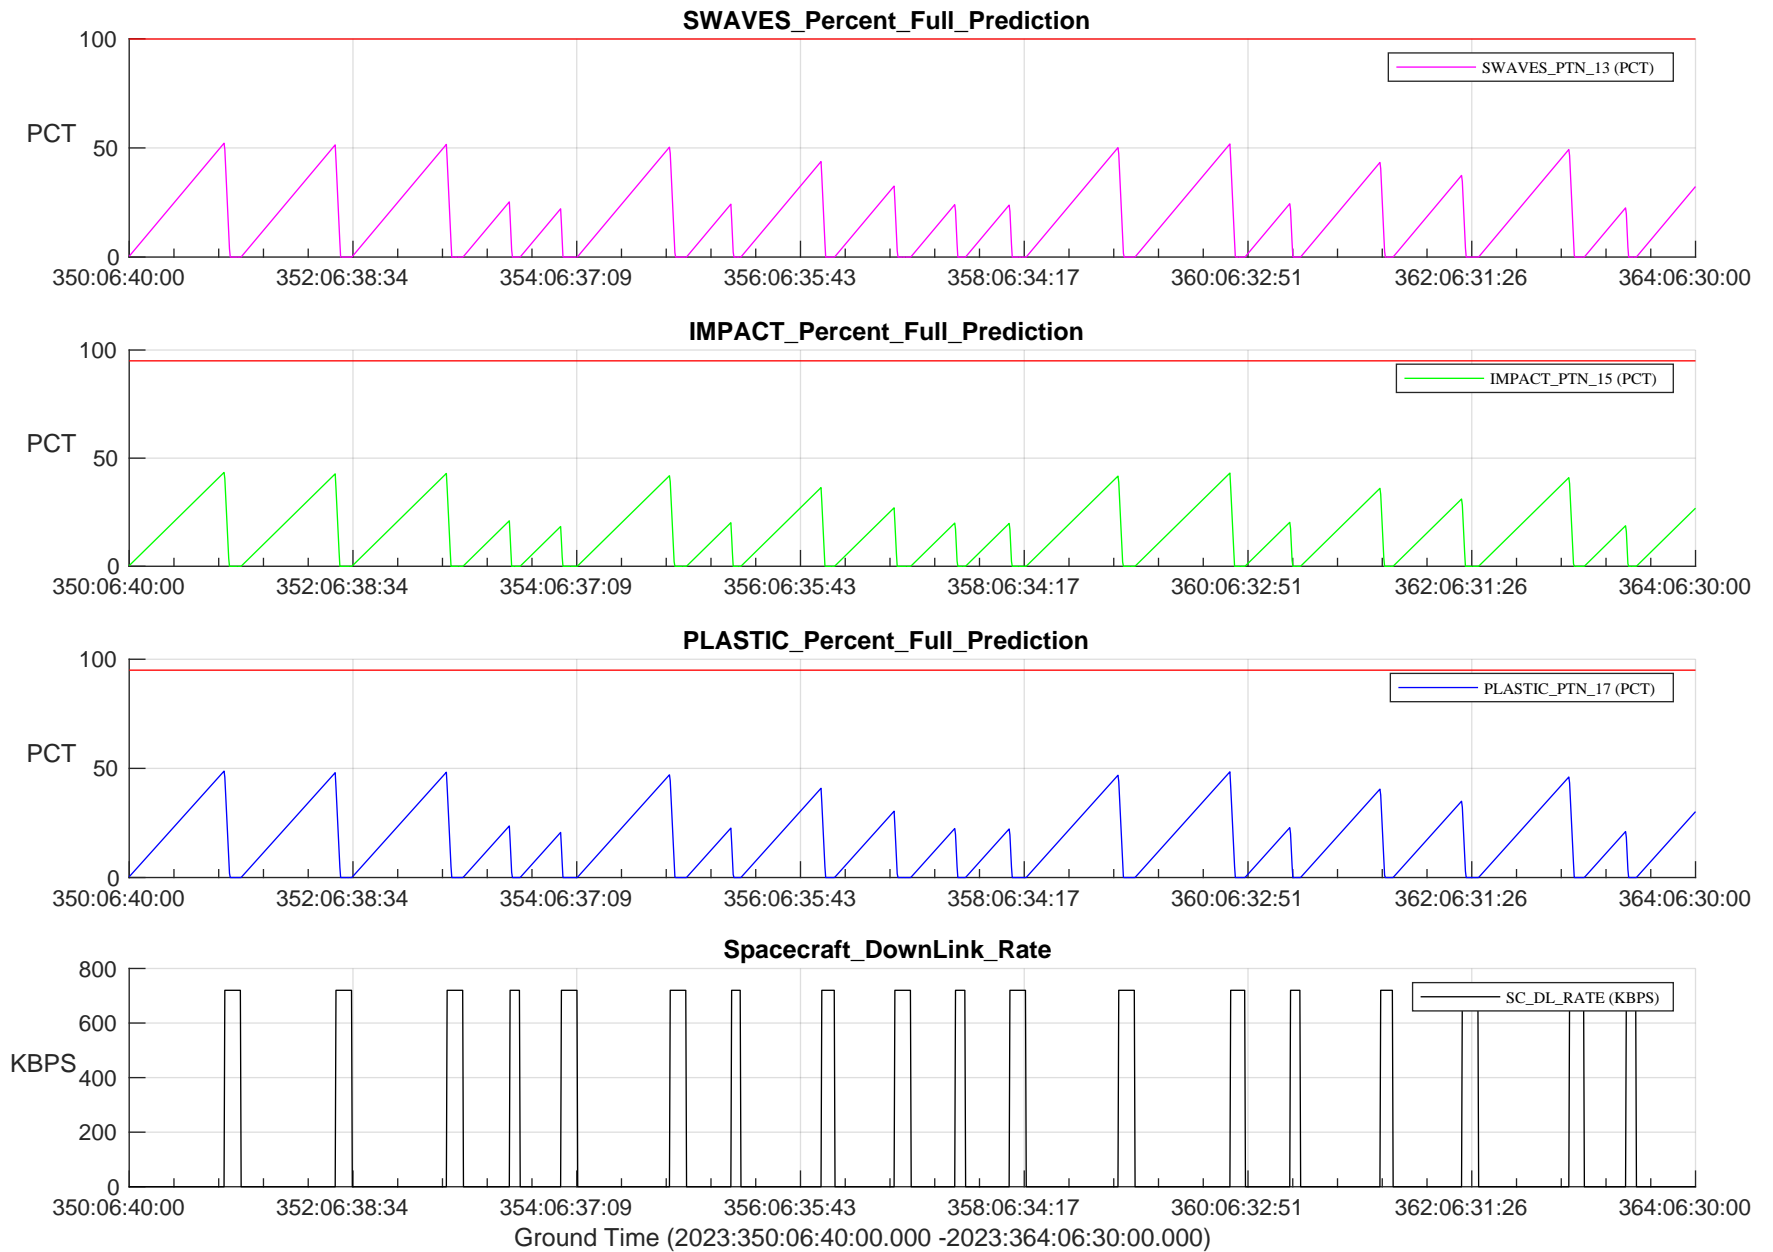

STEREO AHEAD SSR PCT Full Prediction

/disks/d81/project/stereo/mops/assessment/ahead/automation/output/engdump/yesterdaily/ahead_ssr_predict_2023_350.csv

Date Created:12/16/2023 06:41:03 AM