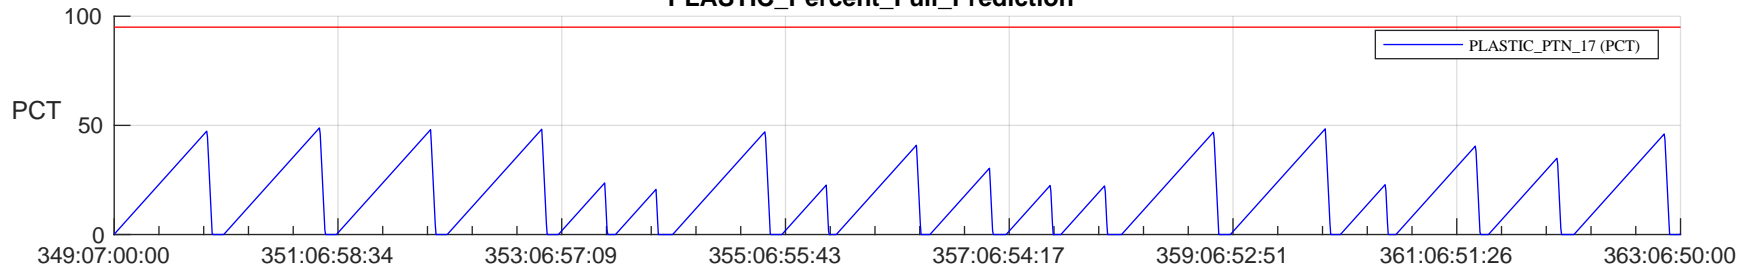

STEREO AHEAD SSR PCT Full Prediction

SWAVES_Percent_Full_Prediction

IMPACT_Percent_Full_Prediction

PLASTIC_Percent_Full_Prediction

Spacecraft_DownLink_Rate

Ground Time (2023:349:07:00:00.000 -2023:363:06:50:00.000)