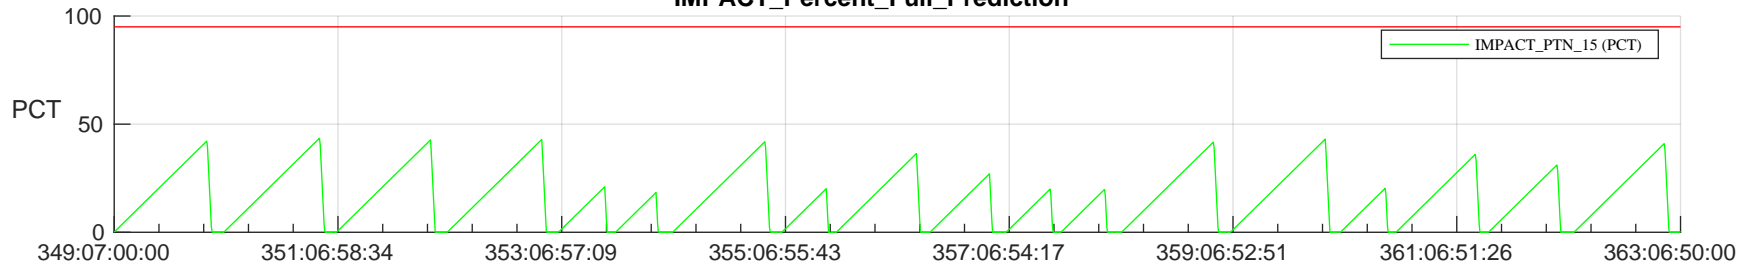

STEREO AHEAD SSR PCT Full Prediction

SWAVES_Percent_Full_Prediction

IMPACT_Percent_Full_Prediction

PLASTIC_Percent_Full_Prediction

Spacecraft_DownLink_Rate

Ground Time (2023:349:07:00:00.000 -2023:363:06:50:00.000)