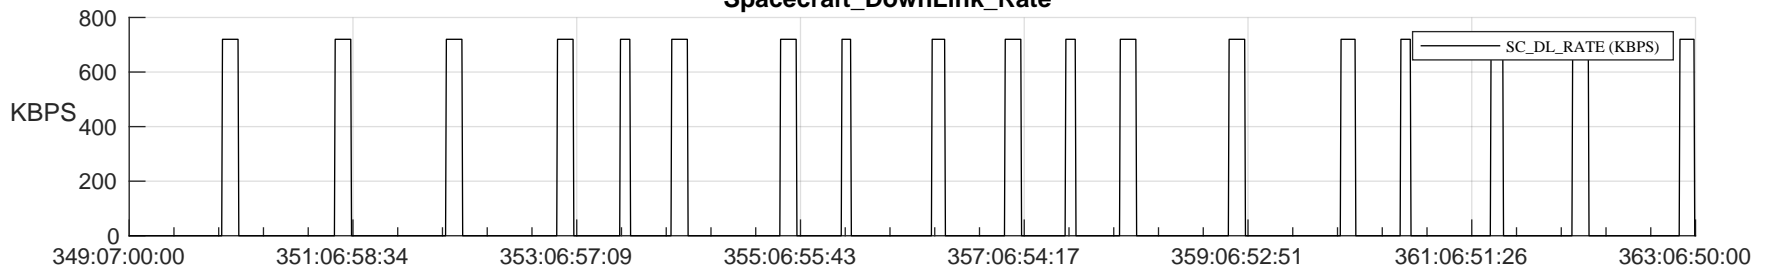

STEREO AHEAD SSR PCT Full Prediction

SWAVES_Percent_Full_Prediction

IMPACT_Percent_Full_Prediction

PLASTIC_Percent_Full_Prediction

Spacecraft_DownLink_Rate

Ground Time (2023:349:07:00:00.000 -2023:363:06:50:00.000)