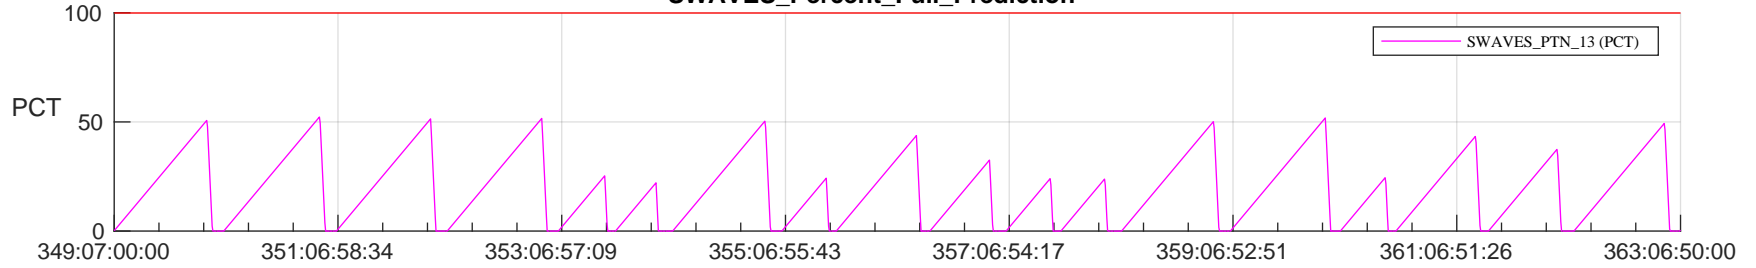

STEREO AHEAD SSR PCT Full Prediction

SWAVES_Percent_Full_Prediction

IMPACT_Percent_Full_Prediction

PLASTIC_Percent_Full_Prediction

Spacecraft_DownLink_Rate

Ground Time (2023:349:07:00:00.000 -2023:363:06:50:00.000)