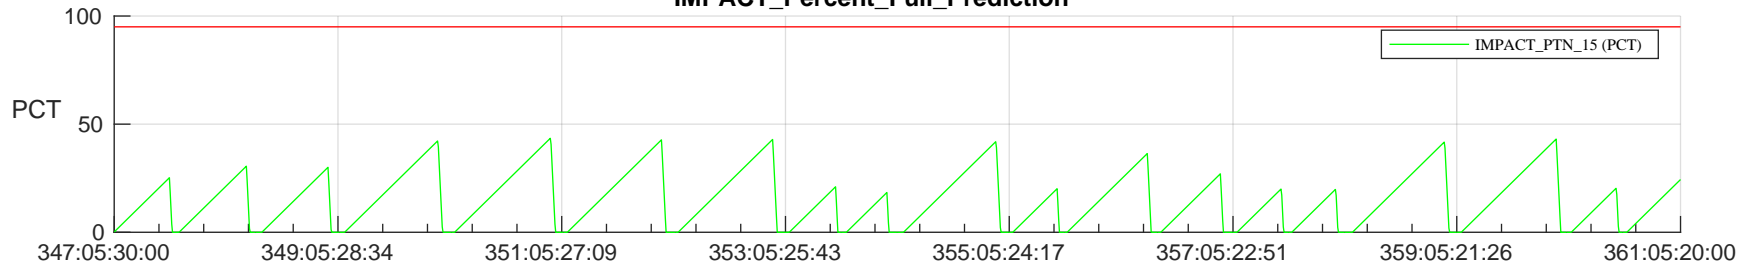

STEREO AHEAD SSR PCT Full Prediction

SWAVES_Percent_Full_Prediction

IMPACT_Percent_Full_Prediction

PLASTIC_Percent_Full_Prediction

Spacecraft_DownLink_Rate

Ground Time (2023:347:05:30:00.000 -2023:361:05:20:00.000)