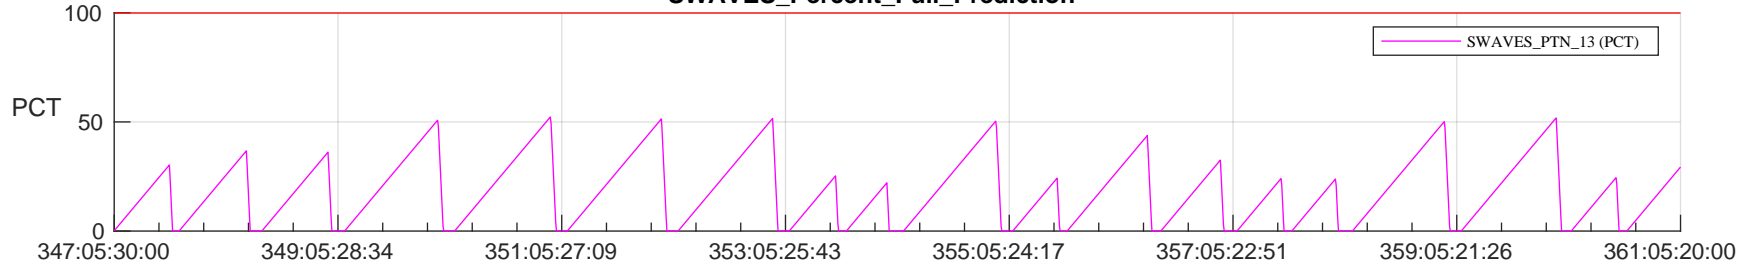

STEREO AHEAD SSR PCT Full Prediction

SWAVES_Percent_Full_Prediction

IMPACT_Percent_Full_Prediction

PLASTIC_Percent_Full_Prediction

Spacecraft_DownLink_Rate

Ground Time (2023:347:05:30:00.000 -2023:361:05:20:00.000)