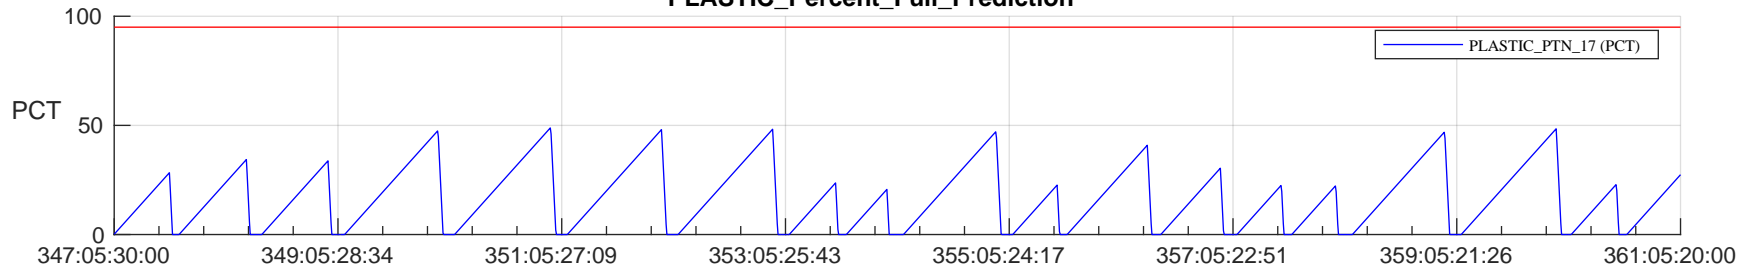

STEREO AHEAD SSR PCT Full Prediction

SWAVES_Percent_Full_Prediction

IMPACT_Percent_Full_Prediction

PLASTIC_Percent_Full_Prediction

Spacecraft_DownLink_Rate

Ground Time (2023:347:05:30:00.000 -2023:361:05:20:00.000)