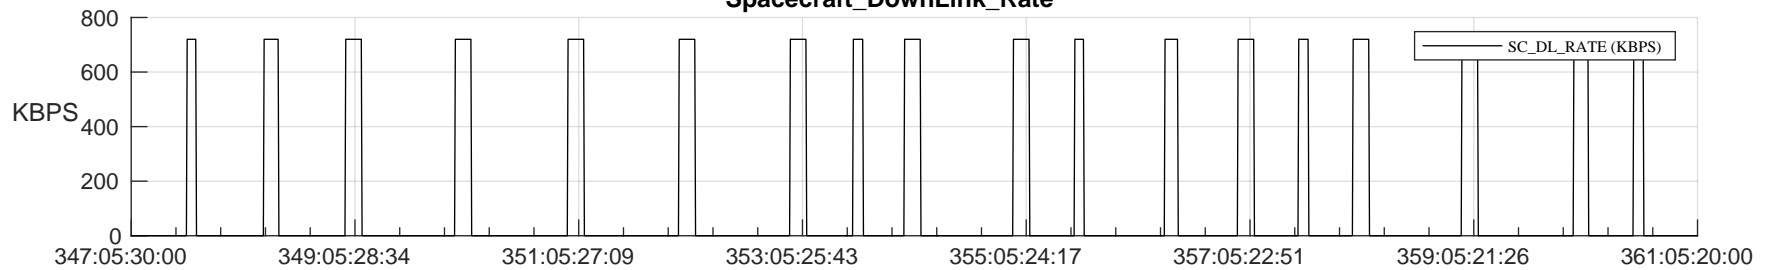

STEREO AHEAD SSR PCT Full Prediction

SWAVES_Percent_Full_Prediction

IMPACT_Percent_Full_Prediction

PLASTIC_Percent_Full_Prediction

Spacecraft_DownLink_Rate

Ground Time (2023:347:05:30:00.000 -2023:361:05:20:00.000)