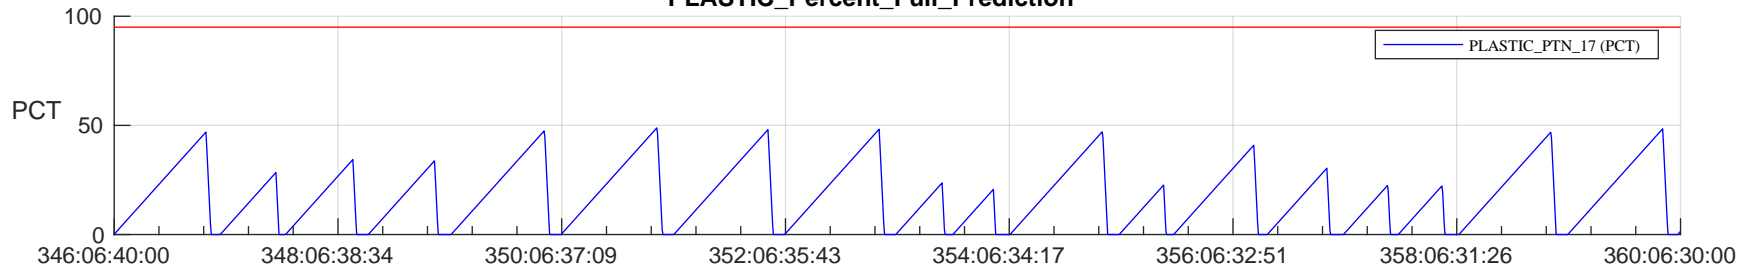

STEREO AHEAD SSR PCT Full Prediction

SWAVES_Percent_Full_Prediction

IMPACT_Percent_Full_Prediction

PLASTIC_Percent_Full_Prediction

Spacecraft_DownLink_Rate

Ground Time (2023:346:06:40:00.000 -2023:360:06:30:00.000)