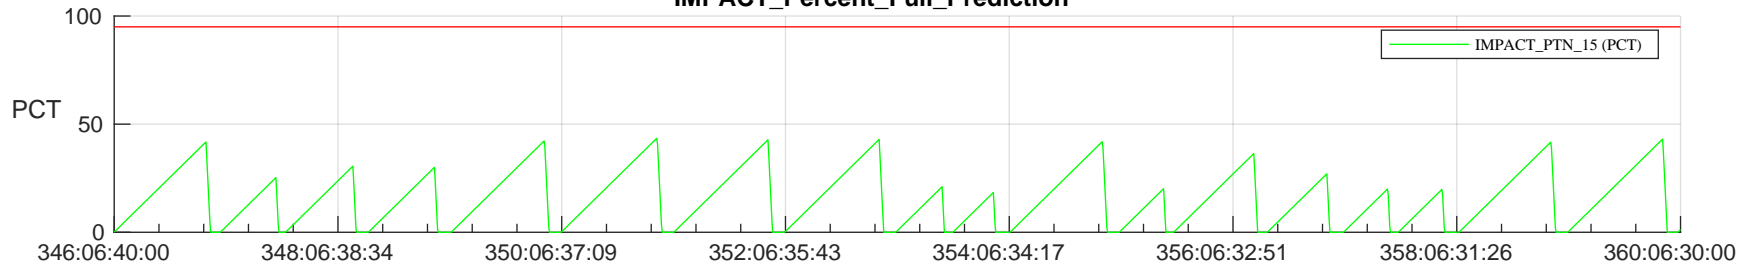

STEREO AHEAD SSR PCT Full Prediction

SWAVES_Percent_Full_Prediction

IMPACT_Percent_Full_Prediction

PLASTIC_Percent_Full_Prediction

Spacecraft_DownLink_Rate

Ground Time (2023:346:06:40:00.000 -2023:360:06:30:00.000)