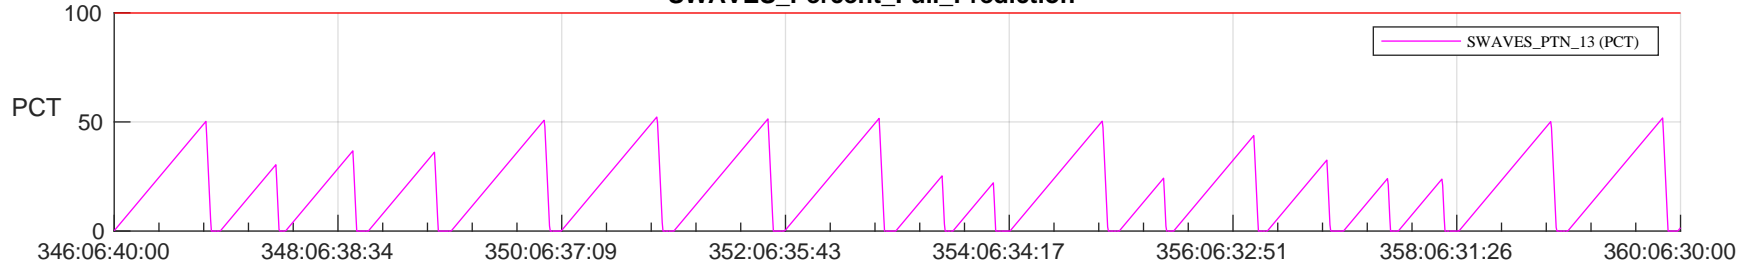

STEREO AHEAD SSR PCT Full Prediction

SWAVES_Percent_Full_Prediction

IMPACT_Percent_Full_Prediction

PLASTIC_Percent_Full_Prediction

Spacecraft_DownLink_Rate

Ground Time (2023:346:06:40:00.000 -2023:360:06:30:00.000)