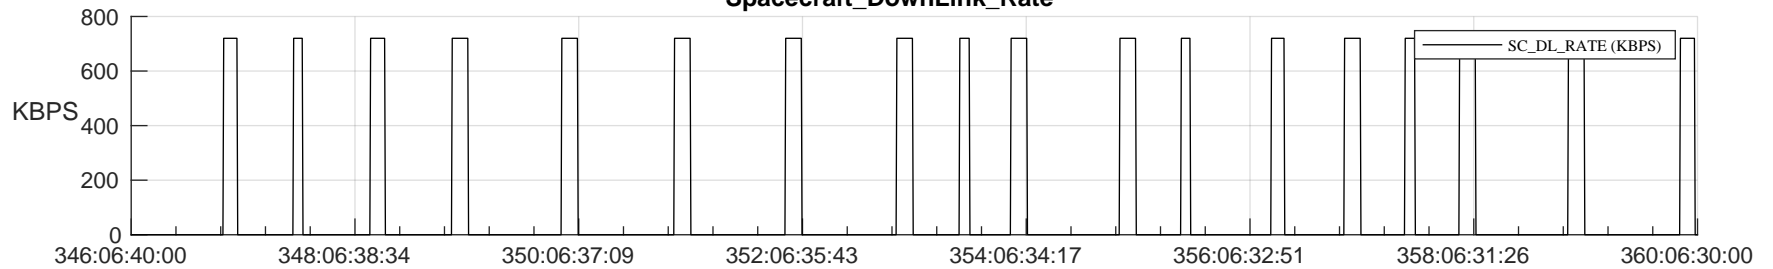

STEREO AHEAD SSR PCT Full Prediction

SWAVES_Percent_Full_Prediction

IMPACT_Percent_Full_Prediction

PLASTIC_Percent_Full_Prediction

Spacecraft_DownLink_Rate

Ground Time (2023:346:06:40:00.000 -2023:360:06:30:00.000)