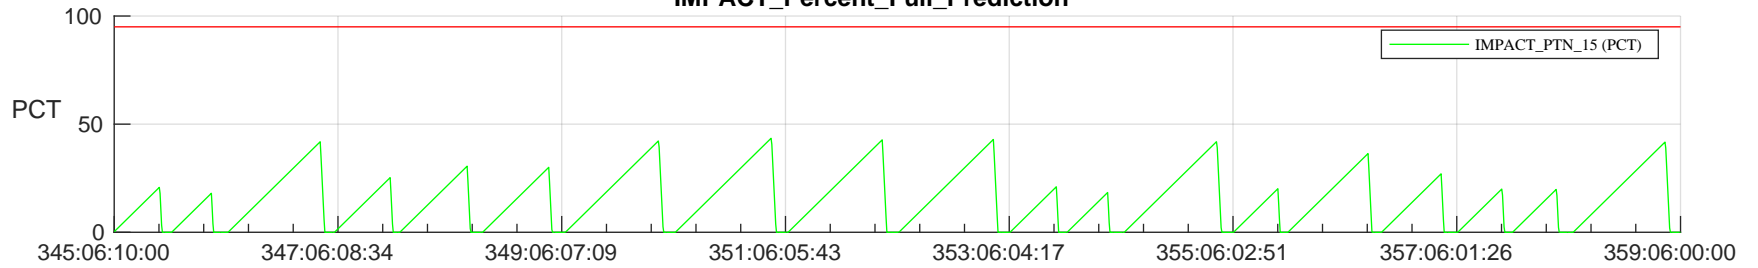

STEREO AHEAD SSR PCT Full Prediction

SWAVES_Percent_Full_Prediction

IMPACT_Percent_Full_Prediction

PLASTIC_Percent_Full_Prediction

Spacecraft_DownLink_Rate

Ground Time (2023:345:06:10:00.000 -2023:359:06:00:00.000)