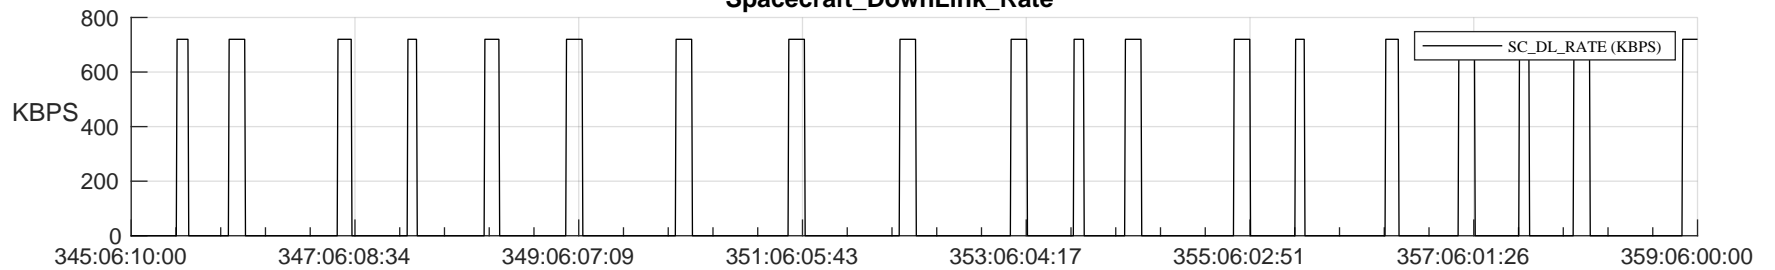

STEREO AHEAD SSR PCT Full Prediction

SWAVES_Percent_Full_Prediction

IMPACT_Percent_Full_Prediction

PLASTIC_Percent_Full_Prediction

Spacecraft_DownLink_Rate

Ground Time (2023:345:06:10:00.000 -2023:359:06:00:00.000)