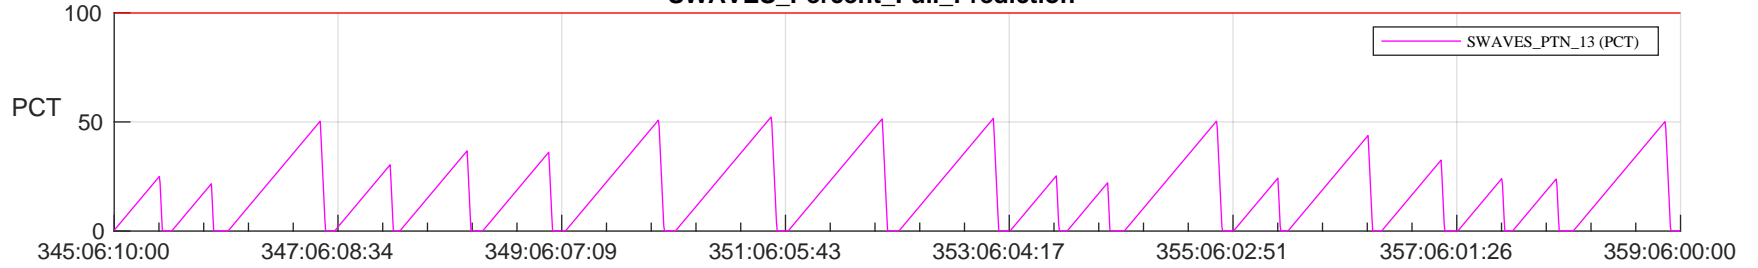

STEREO AHEAD SSR PCT Full Prediction

SWAVES_Percent_Full_Prediction

IMPACT_Percent_Full_Prediction

PLASTIC_Percent_Full_Prediction

Spacecraft_DownLink_Rate

Ground Time (2023:345:06:10:00.000 -2023:359:06:00:00.000)