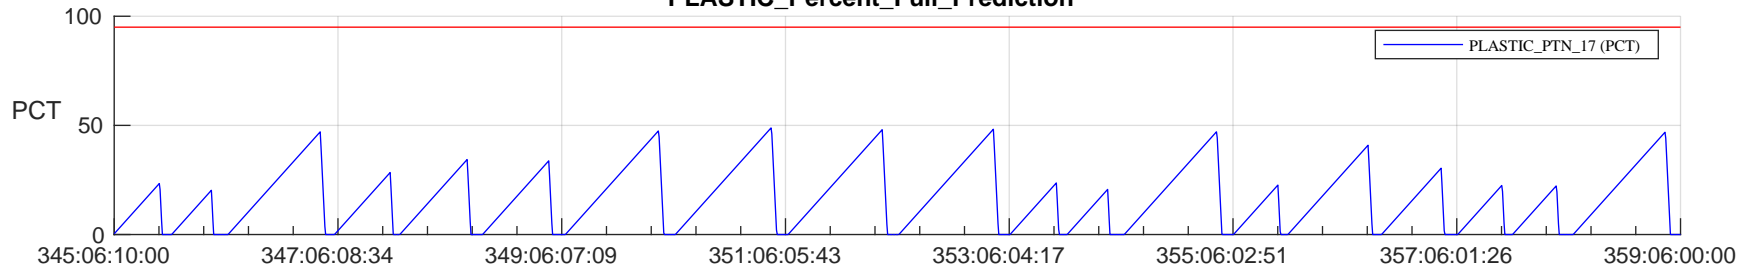

STEREO AHEAD SSR PCT Full Prediction

SWAVES_Percent_Full_Prediction

IMPACT_Percent_Full_Prediction

PLASTIC_Percent_Full_Prediction

Spacecraft_DownLink_Rate

Ground Time (2023:345:06:10:00.000 -2023:359:06:00:00.000)