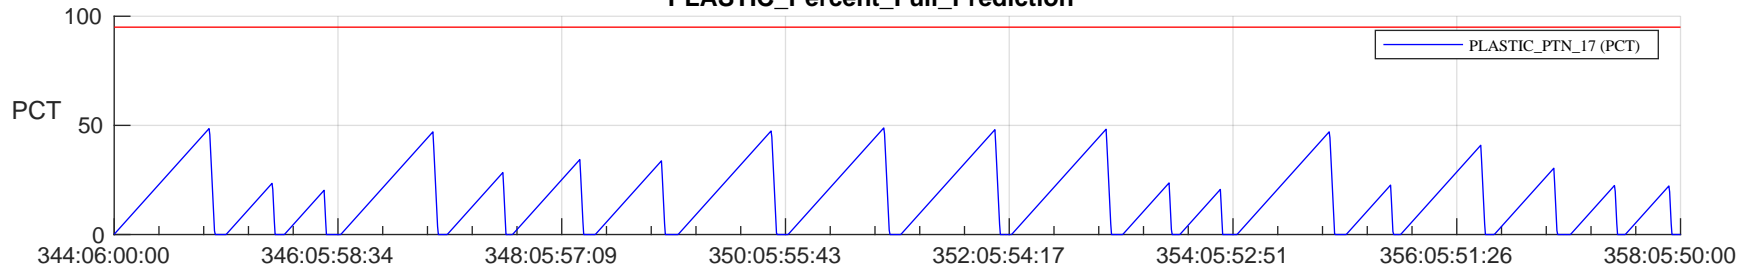

STEREO AHEAD SSR PCT Full Prediction

SWAVES_Percent_Full_Prediction

IMPACT_Percent_Full_Prediction

PLASTIC_Percent_Full_Prediction

Spacecraft_DownLink_Rate