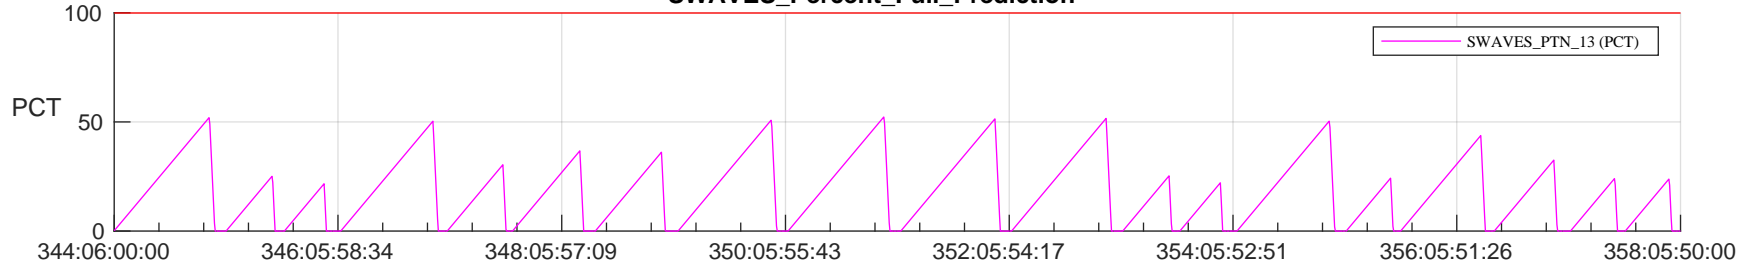

STEREO AHEAD SSR PCT Full Prediction

SWAVES_Percent_Full_Prediction

IMPACT_Percent_Full_Prediction

PLASTIC_Percent_Full_Prediction

Spacecraft_DownLink_Rate