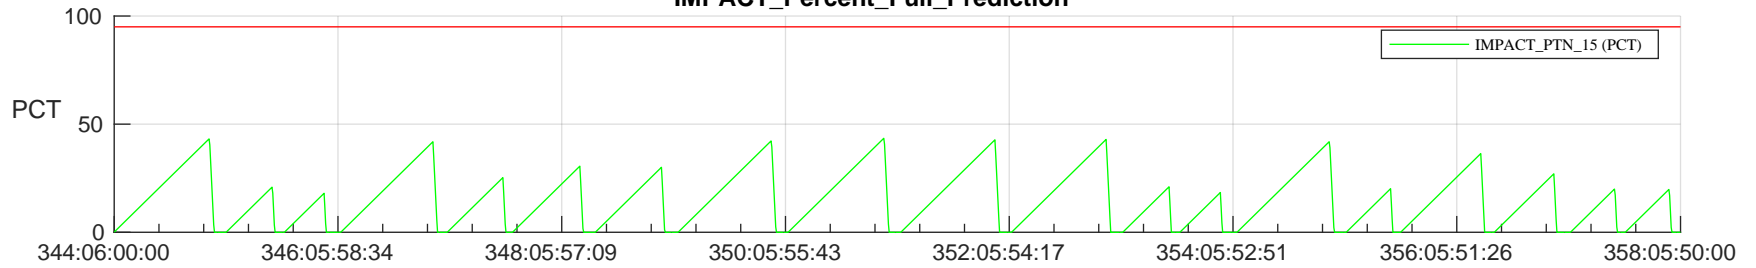

STEREO AHEAD SSR PCT Full Prediction

SWAVES_Percent_Full_Prediction

IMPACT_Percent_Full_Prediction

PLASTIC_Percent_Full_Prediction

Spacecraft_DownLink_Rate