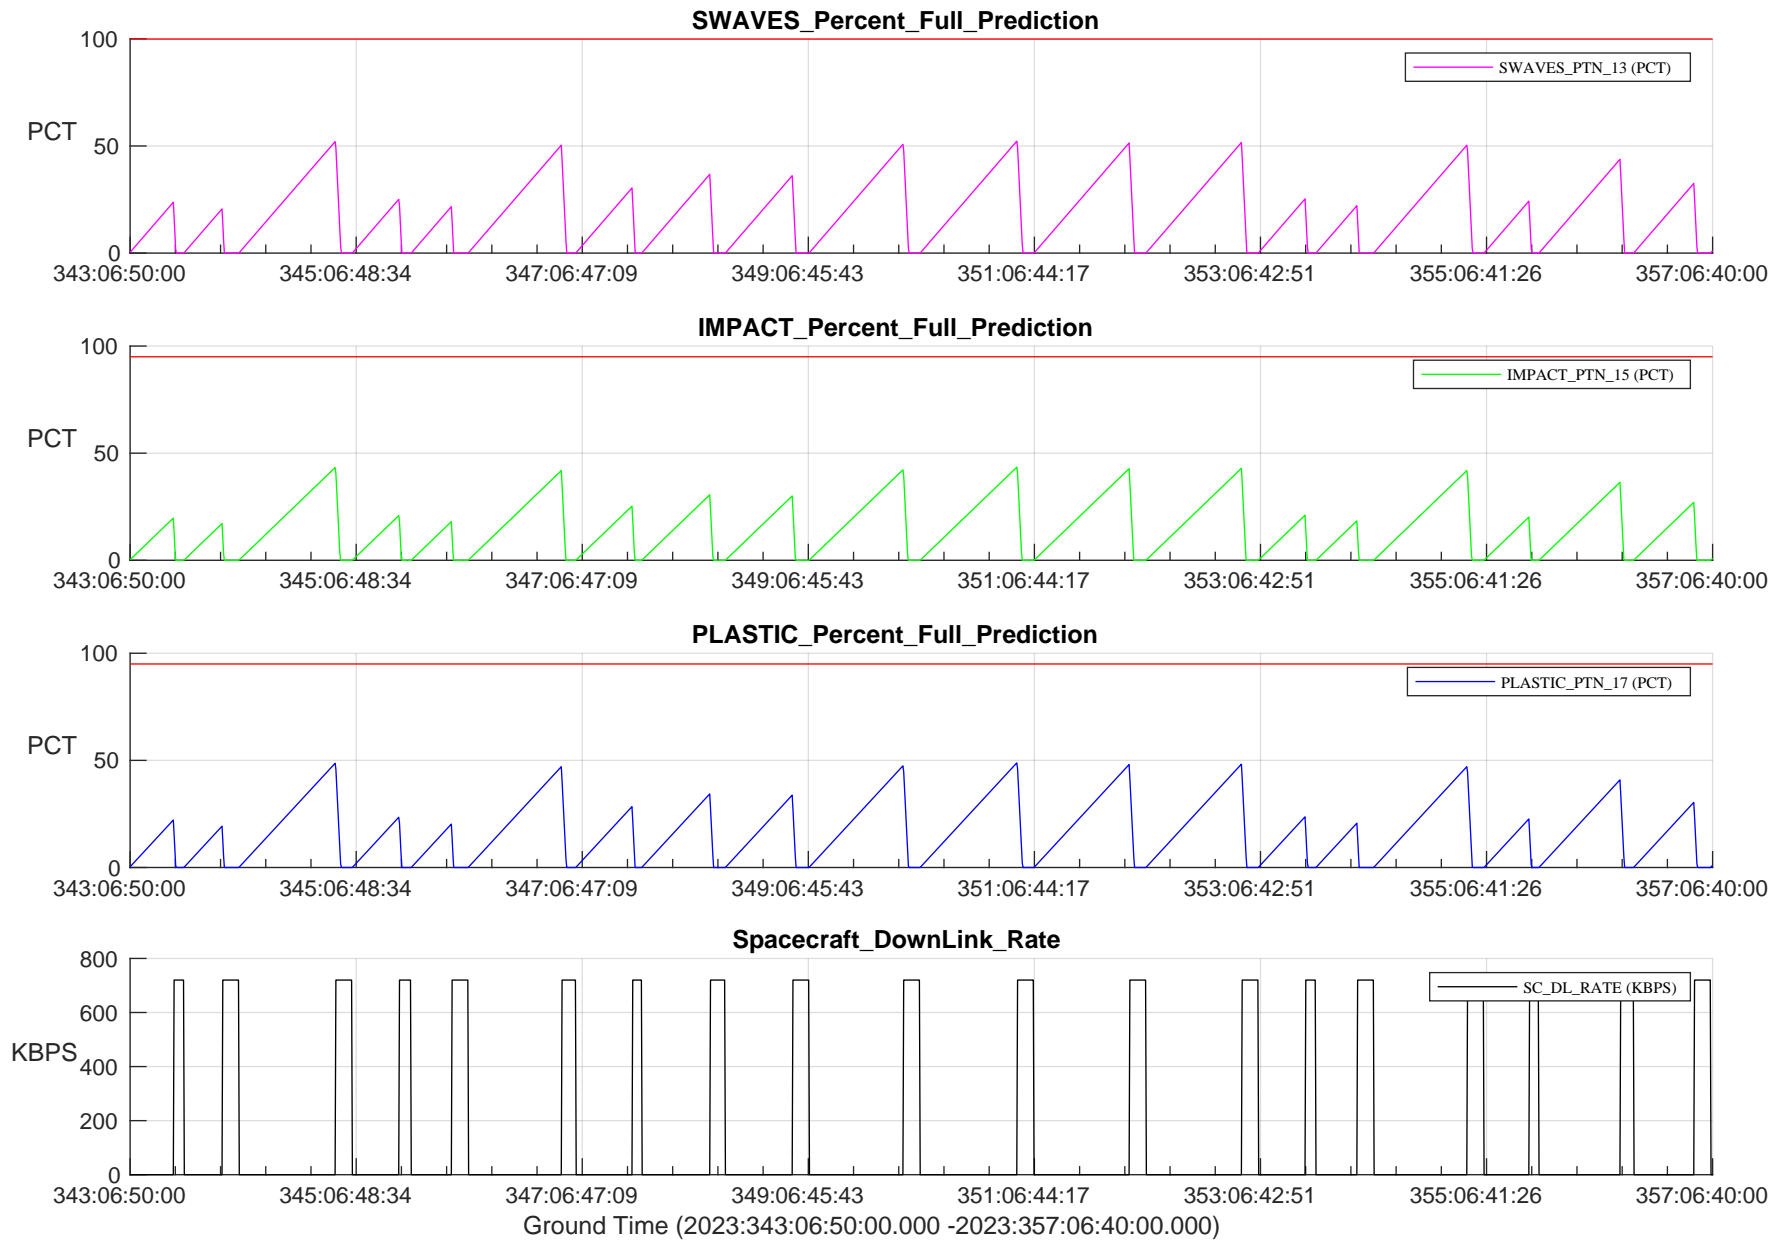

# STEREO AHEAD SSR PCT Full Prediction

/disks/d81/project/stereo/mops/assessment/ahead/automation/output/engdump/yesterdaily/ahead\_ssr\_predict\_2023\_343.csv

Date Created:12/09/2023 06:50:48 AM