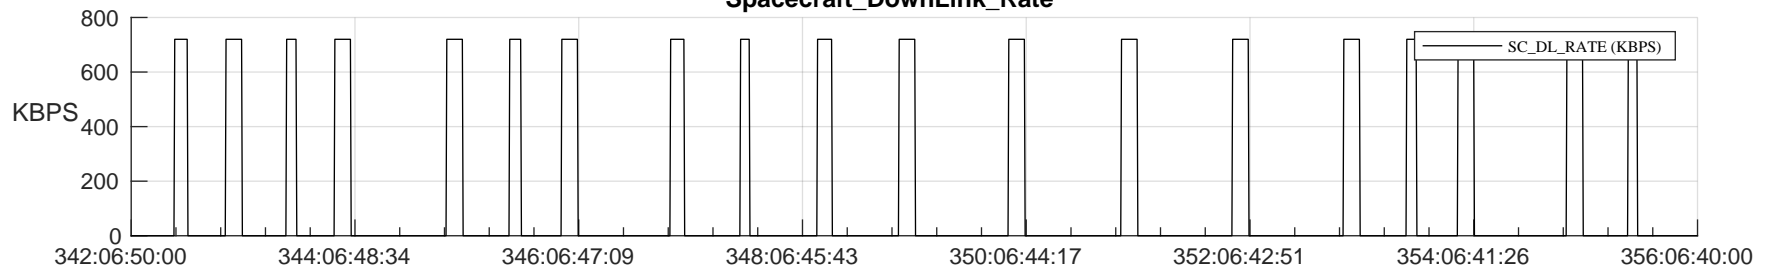

STEREO AHEAD SSR PCT Full Prediction

SWAVES_Percent_Full_Prediction

IMPACT_Percent_Full_Prediction

PLASTIC_Percent_Full_Prediction

Spacecraft_DownLink_Rate

Ground Time (2023:342:06:50:00.000 -2023:356:06:40:00.000)