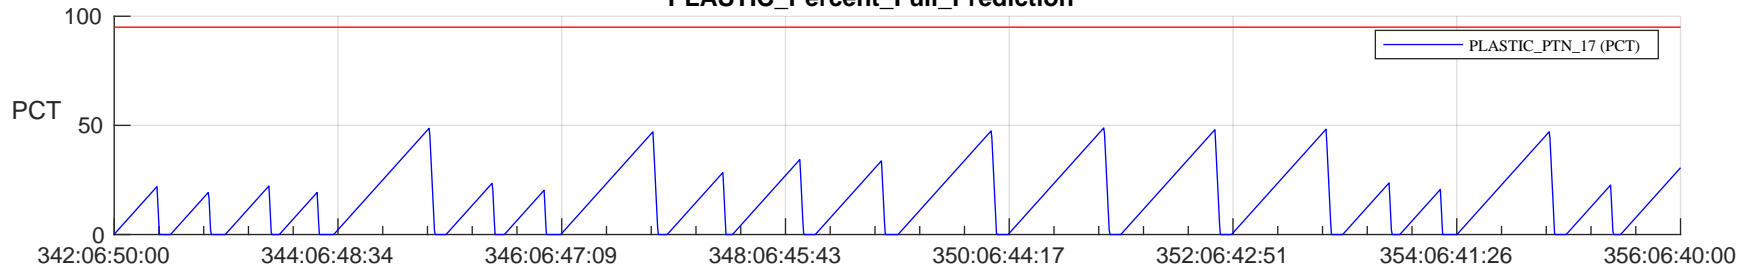

STEREO AHEAD SSR PCT Full Prediction

SWAVES_Percent_Full_Prediction

IMPACT_Percent_Full_Prediction

PLASTIC_Percent_Full_Prediction

Spacecraft_DownLink_Rate

Ground Time (2023:342:06:50:00.000 -2023:356:06:40:00.000)