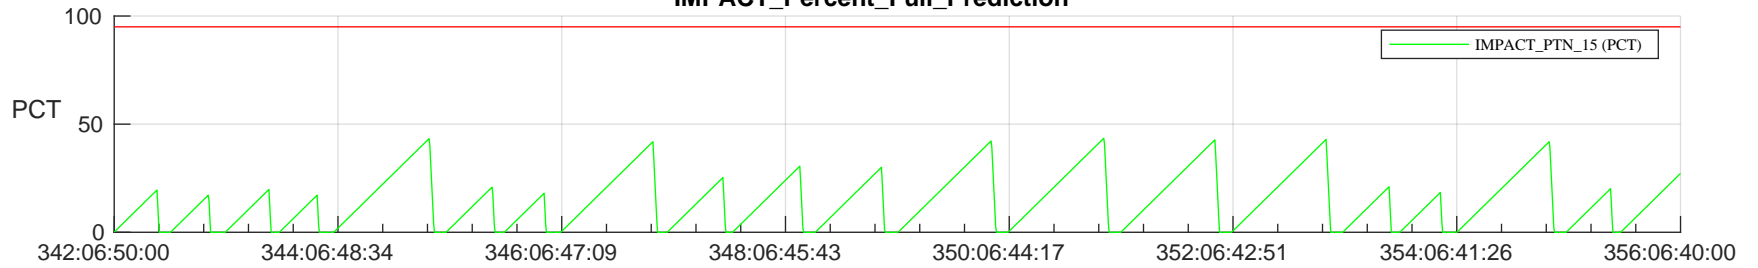

STEREO AHEAD SSR PCT Full Prediction

SWAVES_Percent_Full_Prediction

IMPACT_Percent_Full_Prediction

PLASTIC_Percent_Full_Prediction

Spacecraft_DownLink_Rate

Ground Time (2023:342:06:50:00.000 -2023:356:06:40:00.000)