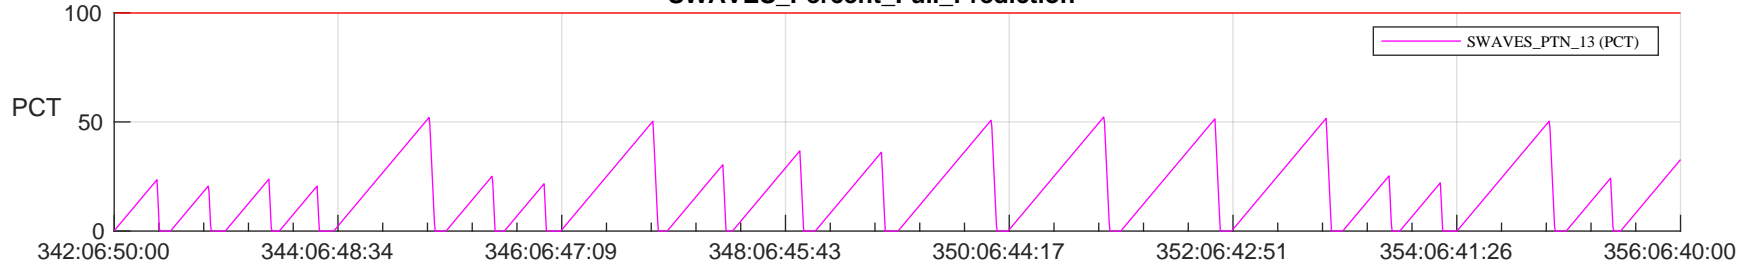

STEREO AHEAD SSR PCT Full Prediction

SWAVES_Percent_Full_Prediction

IMPACT_Percent_Full_Prediction

PLASTIC_Percent_Full_Prediction

Spacecraft_DownLink_Rate

Ground Time (2023:342:06:50:00.000 -2023:356:06:40:00.000)