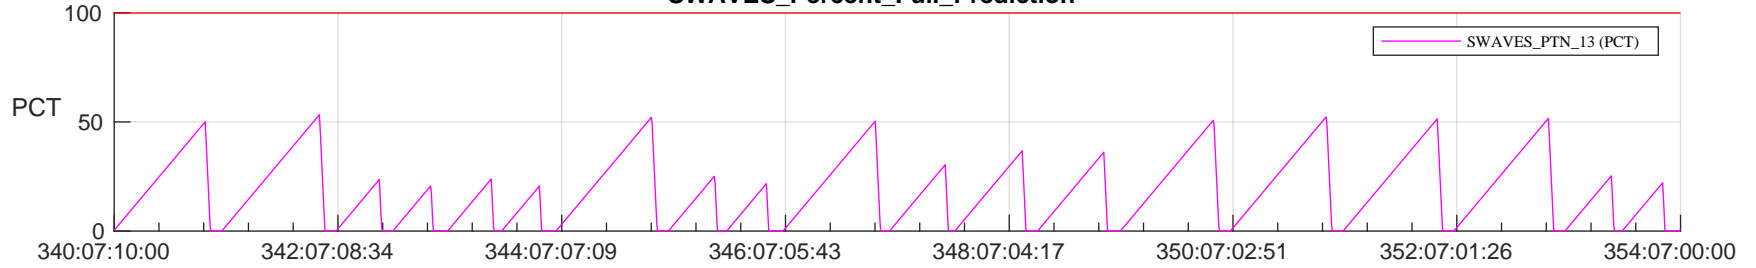

STEREO AHEAD SSR PCT Full Prediction

SWAVES_Percent_Full_Prediction

IMPACT_Percent_Full_Prediction

PLASTIC_Percent_Full_Prediction

Spacecraft_DownLink_Rate

Ground Time (2023:340:07:10:00.000 -2023:354:07:00:00.000)