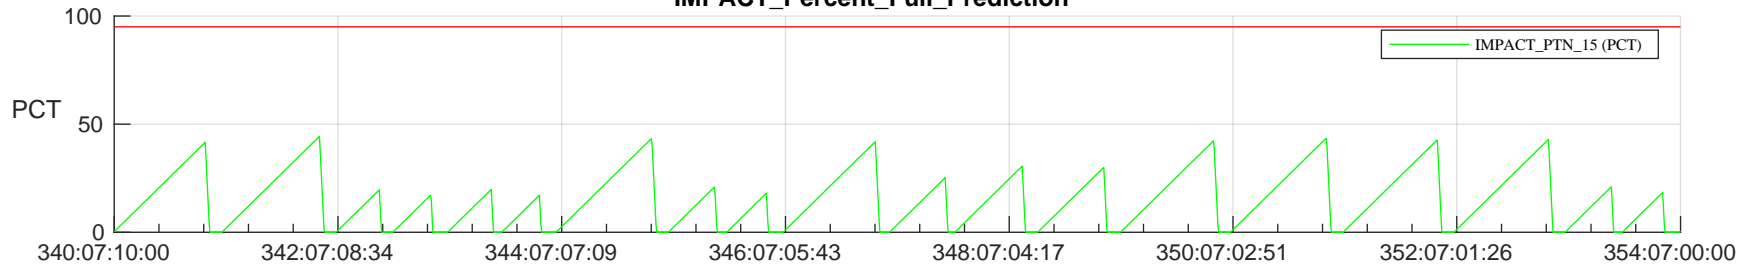

STEREO AHEAD SSR PCT Full Prediction

SWAVES_Percent_Full_Prediction

IMPACT_Percent_Full_Prediction

PLASTIC_Percent_Full_Prediction

Spacecraft_DownLink_Rate

Ground Time (2023:340:07:10:00.000 -2023:354:07:00:00.000)