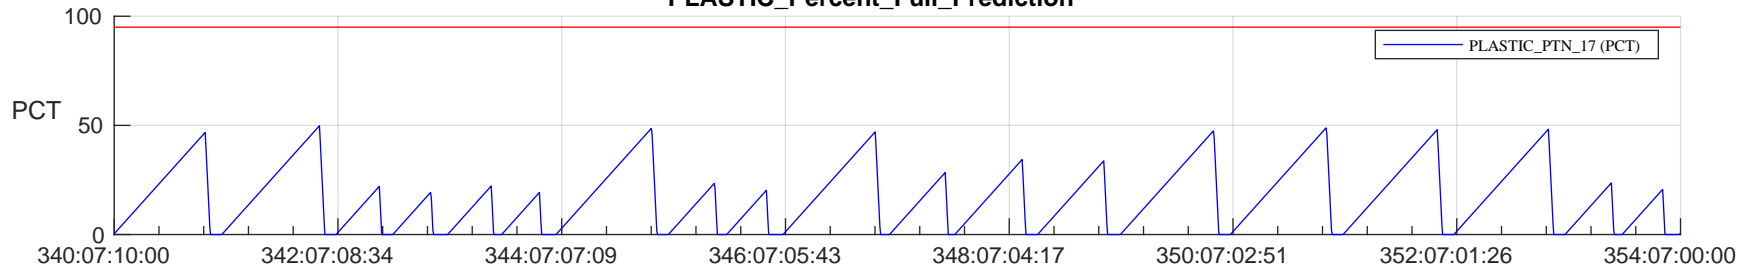

STEREO AHEAD SSR PCT Full Prediction

SWAVES_Percent_Full_Prediction

IMPACT_Percent_Full_Prediction

PLASTIC_Percent_Full_Prediction

Spacecraft_DownLink_Rate

Ground Time (2023:340:07:10:00.000 -2023:354:07:00:00.000)