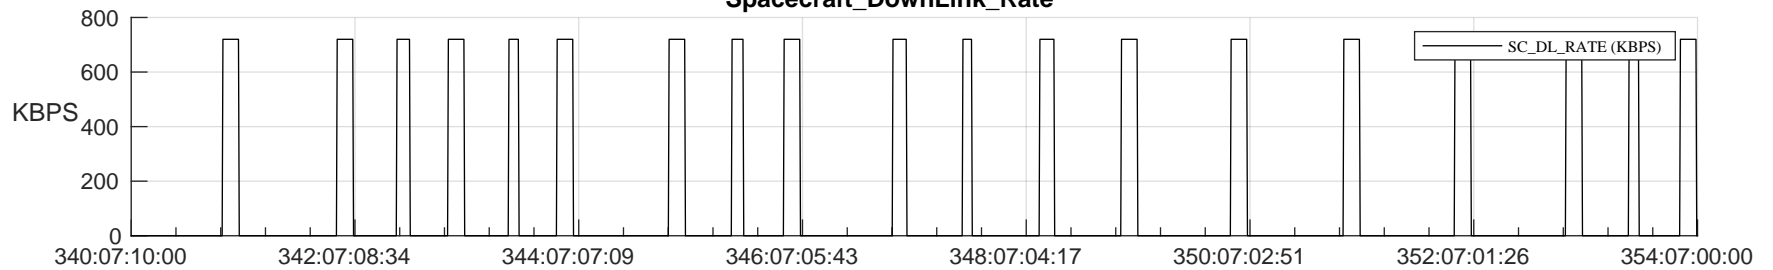

STEREO AHEAD SSR PCT Full Prediction

SWAVES_Percent_Full_Prediction

IMPACT_Percent_Full_Prediction

PLASTIC_Percent_Full_Prediction

Spacecraft_DownLink_Rate

Ground Time (2023:340:07:10:00.000 -2023:354:07:00:00.000)