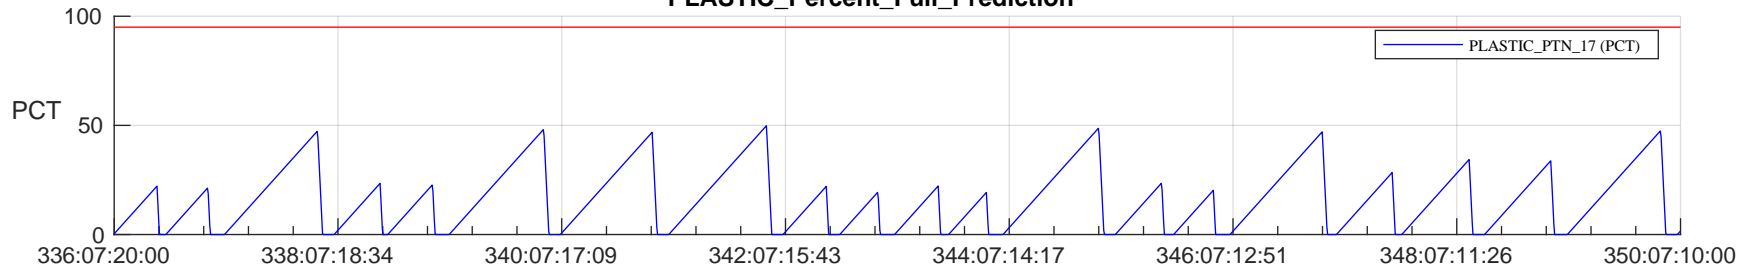

STEREO AHEAD SSR PCT Full Prediction

SWAVES_Percent_Full_Prediction

IMPACT_Percent_Full_Prediction

PLASTIC_Percent_Full_Prediction

Spacecraft_DownLink_Rate