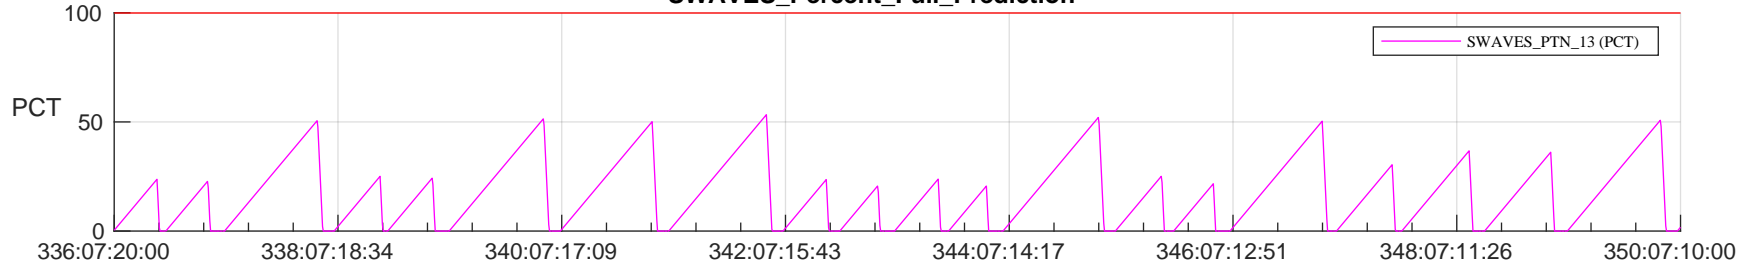

STEREO AHEAD SSR PCT Full Prediction

SWAVES_Percent_Full_Prediction

IMPACT_Percent_Full_Prediction

PLASTIC_Percent_Full_Prediction

Spacecraft_DownLink_Rate