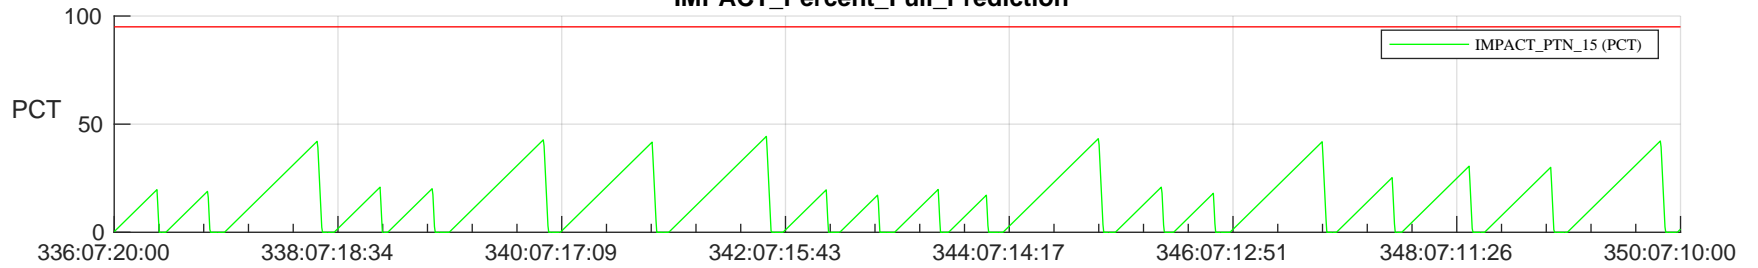

STEREO AHEAD SSR PCT Full Prediction

SWAVES_Percent_Full_Prediction

IMPACT_Percent_Full_Prediction

PLASTIC_Percent_Full_Prediction

Spacecraft_DownLink_Rate