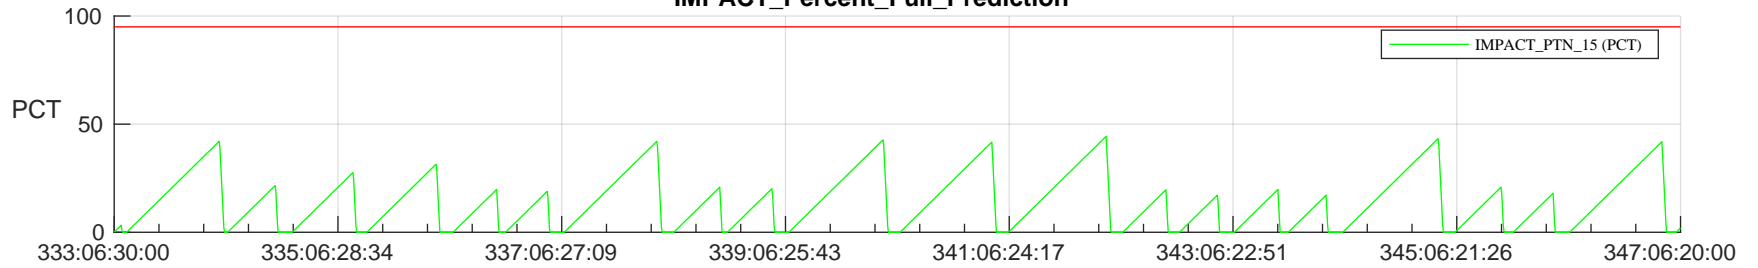

STEREO AHEAD SSR PCT Full Prediction

SWAVES_Percent_Full_Prediction

IMPACT_Percent_Full_Prediction

PLASTIC_Percent_Full_Prediction

Spacecraft_DownLink_Rate

Ground Time (2023:333:06:30:00.000 -2023:347:06:20:00.000)