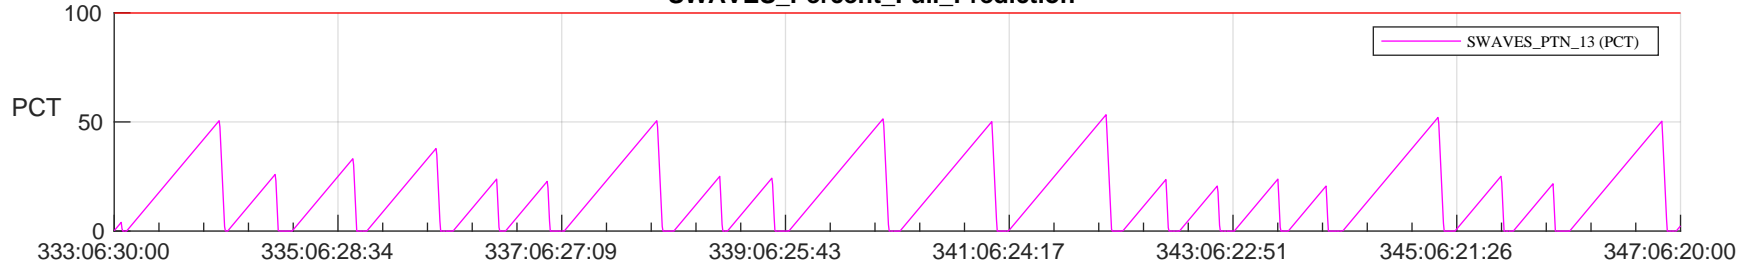

STEREO AHEAD SSR PCT Full Prediction

SWAVES_Percent_Full_Prediction

IMPACT_Percent_Full_Prediction

PLASTIC_Percent_Full_Prediction

Spacecraft_DownLink_Rate

Ground Time (2023:333:06:30:00.000 -2023:347:06:20:00.000)