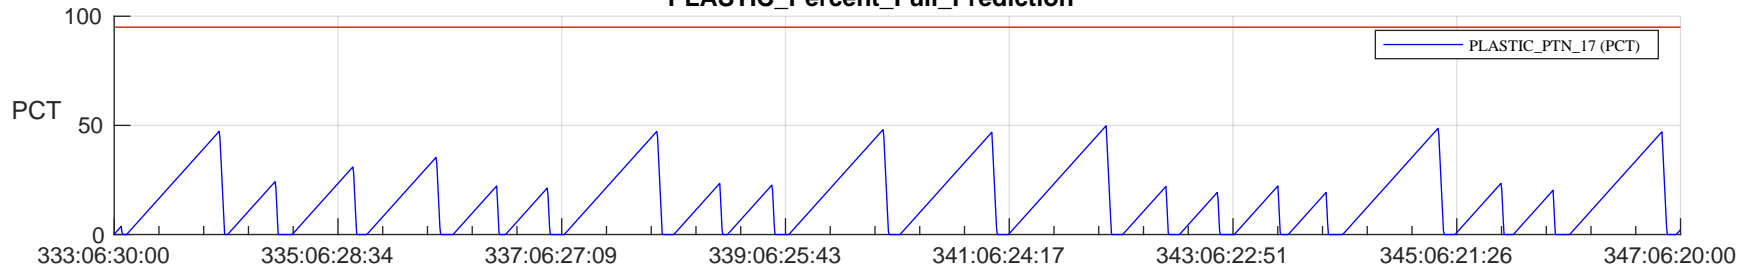

STEREO AHEAD SSR PCT Full Prediction

SWAVES_Percent_Full_Prediction

IMPACT_Percent_Full_Prediction

PLASTIC_Percent_Full_Prediction

Spacecraft_DownLink_Rate

Ground Time (2023:333:06:30:00.000 -2023:347:06:20:00.000)