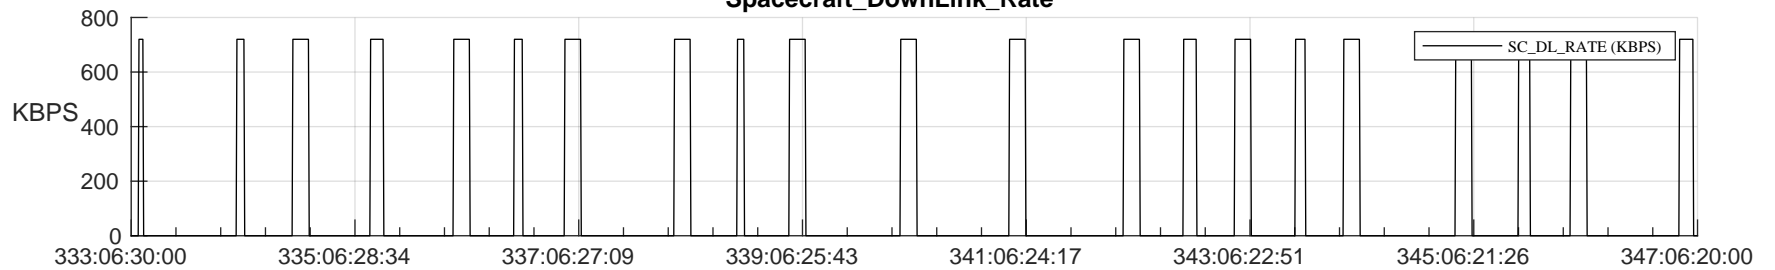

STEREO AHEAD SSR PCT Full Prediction

SWAVES_Percent_Full_Prediction

IMPACT_Percent_Full_Prediction

PLASTIC_Percent_Full_Prediction

Spacecraft_DownLink_Rate

Ground Time (2023:333:06:30:00.000 -2023:347:06:20:00.000)