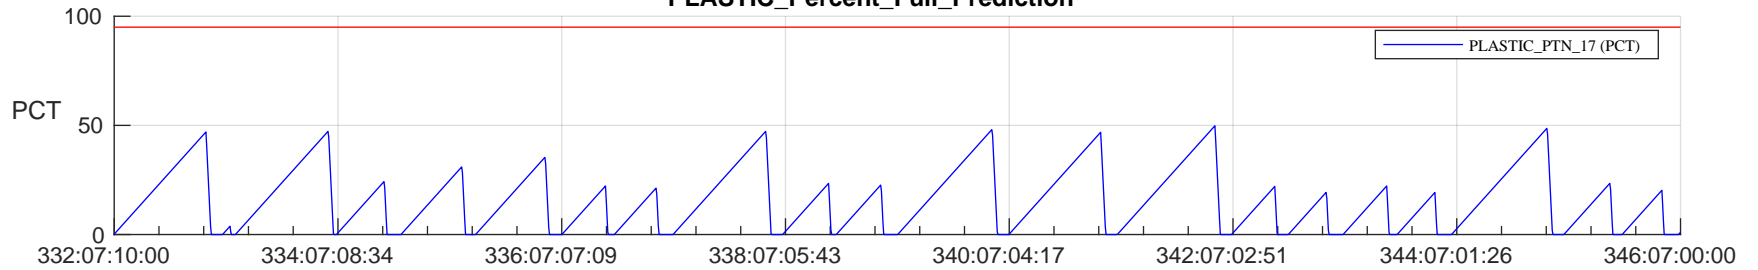

STEREO AHEAD SSR PCT Full Prediction

SWAVES_Percent_Full_Prediction

IMPACT_Percent_Full_Prediction

PLASTIC_Percent_Full_Prediction

Spacecraft_DownLink_Rate

Ground Time (2023:332:07:10:00.000 -2023:346:07:00:00.000)