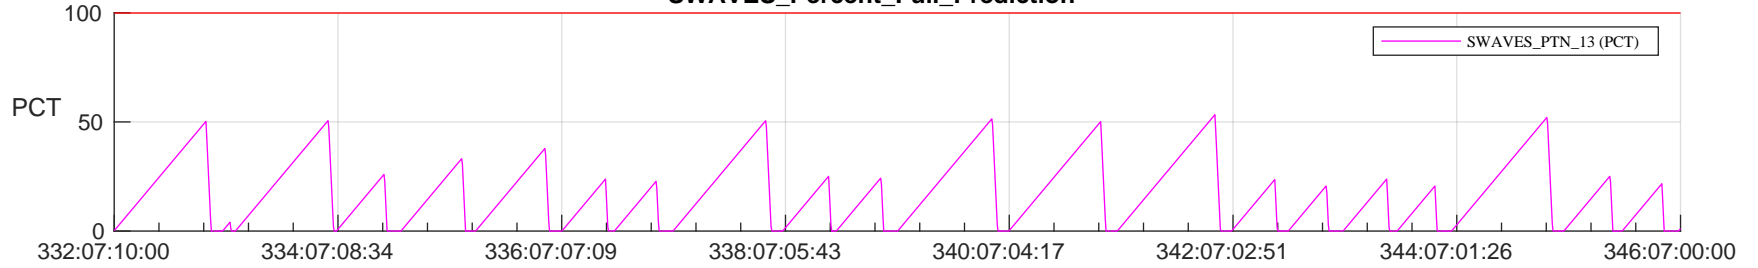

STEREO AHEAD SSR PCT Full Prediction

SWAVES_Percent_Full_Prediction

IMPACT_Percent_Full_Prediction

PLASTIC_Percent_Full_Prediction

Spacecraft_DownLink_Rate

Ground Time (2023:332:07:10:00.000 -2023:346:07:00:00.000)