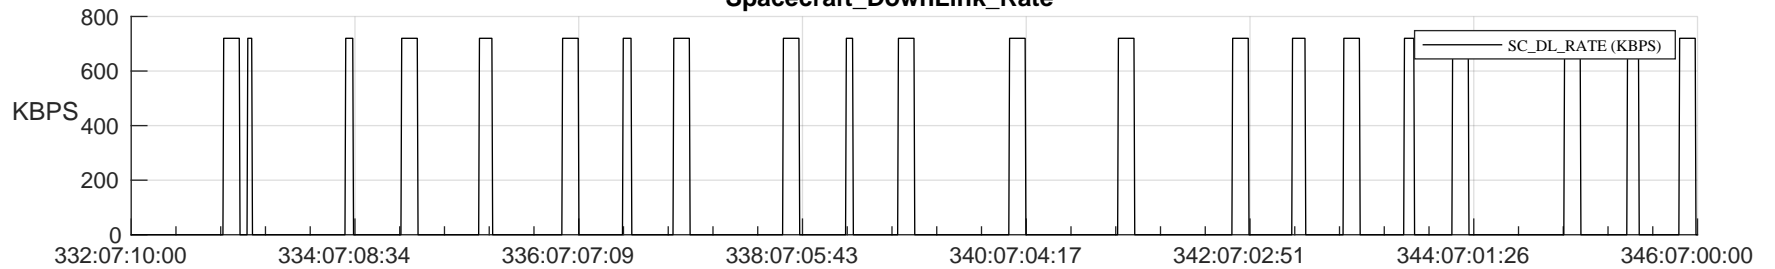

STEREO AHEAD SSR PCT Full Prediction

SWAVES_Percent_Full_Prediction

IMPACT_Percent_Full_Prediction

PLASTIC_Percent_Full_Prediction

Spacecraft_DownLink_Rate

Ground Time (2023:332:07:10:00.000 -2023:346:07:00:00.000)