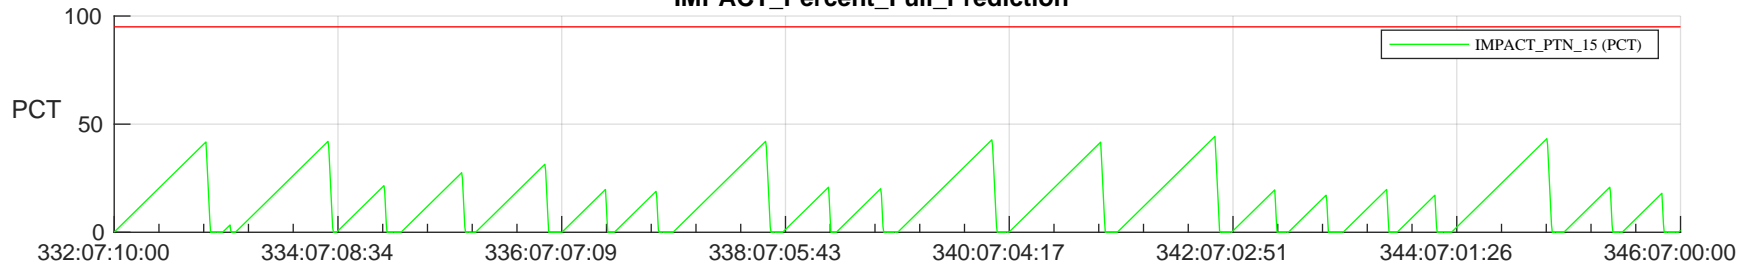

STEREO AHEAD SSR PCT Full Prediction

SWAVES_Percent_Full_Prediction

IMPACT_Percent_Full_Prediction

PLASTIC_Percent_Full_Prediction

Spacecraft_DownLink_Rate

Ground Time (2023:332:07:10:00.000 -2023:346:07:00:00.000)