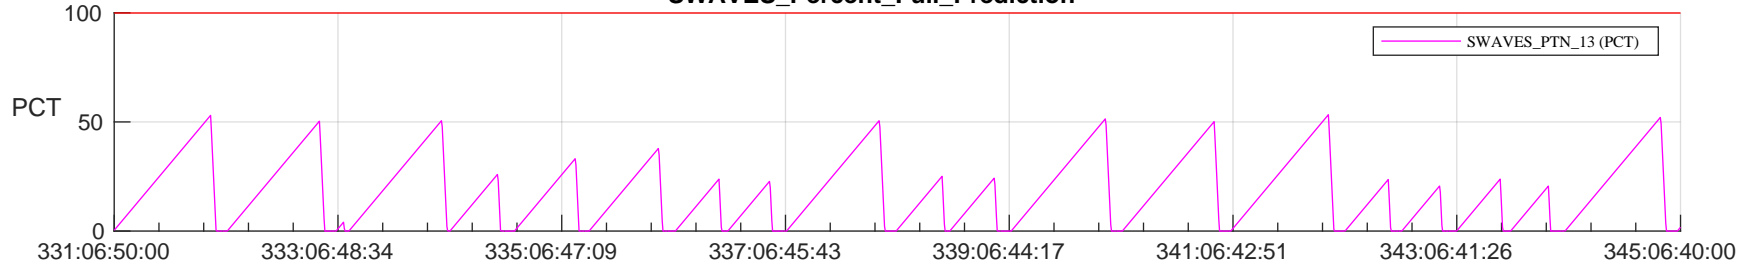

STEREO AHEAD SSR PCT Full Prediction

SWAVES_Percent_Full_Prediction

IMPACT_Percent_Full_Prediction

PLASTIC_Percent_Full_Prediction

Spacecraft_DownLink_Rate

Ground Time (2023:331:06:50:00.000 -2023:345:06:40:00.000)