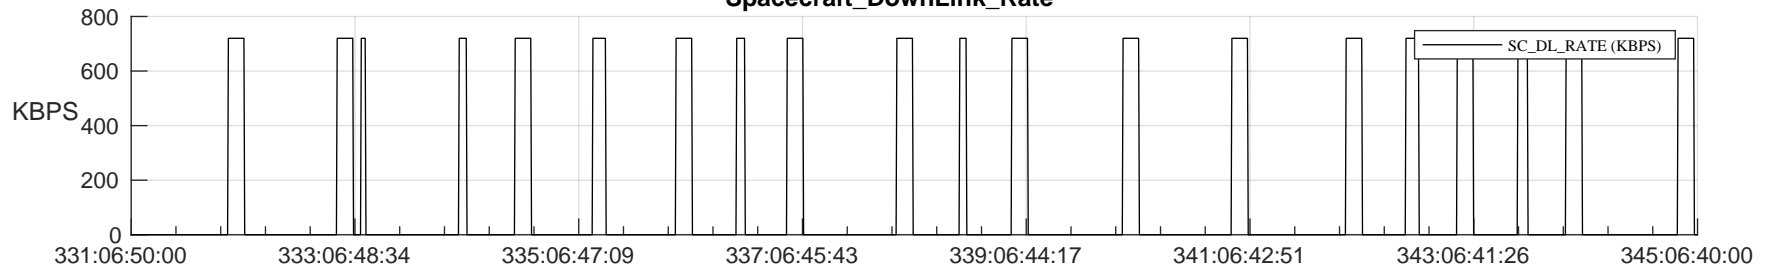

STEREO AHEAD SSR PCT Full Prediction

SWAVES_Percent_Full_Prediction

IMPACT_Percent_Full_Prediction

PLASTIC_Percent_Full_Prediction

Spacecraft_DownLink_Rate

Ground Time (2023:331:06:50:00.000 -2023:345:06:40:00.000)