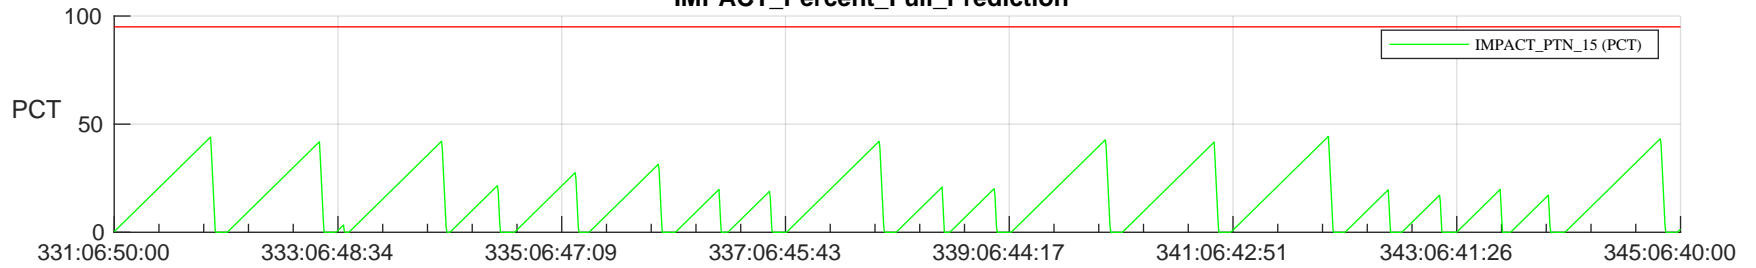

STEREO AHEAD SSR PCT Full Prediction

SWAVES_Percent_Full_Prediction

IMPACT_Percent_Full_Prediction

PLASTIC_Percent_Full_Prediction

Spacecraft_DownLink_Rate

Ground Time (2023:331:06:50:00.000 -2023:345:06:40:00.000)