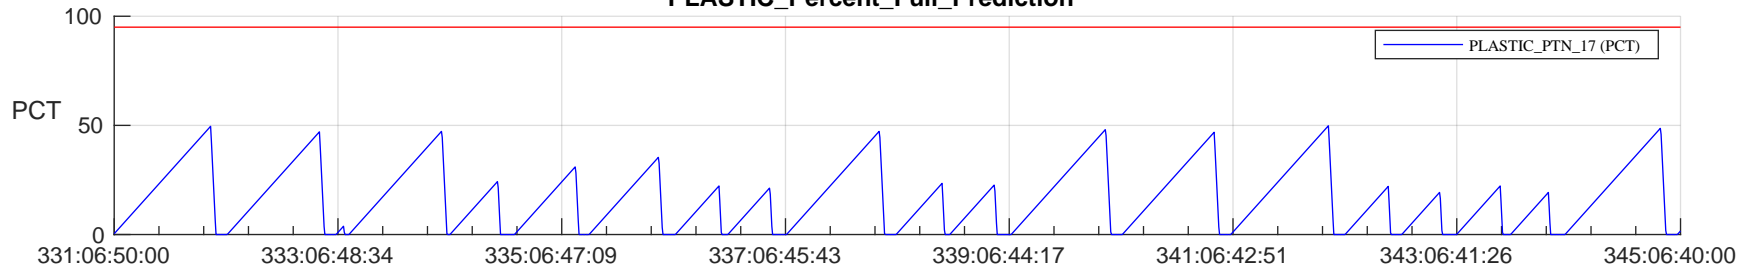

STEREO AHEAD SSR PCT Full Prediction

SWAVES_Percent_Full_Prediction

IMPACT_Percent_Full_Prediction

PLASTIC_Percent_Full_Prediction

Spacecraft_DownLink_Rate

Ground Time (2023:331:06:50:00.000 -2023:345:06:40:00.000)