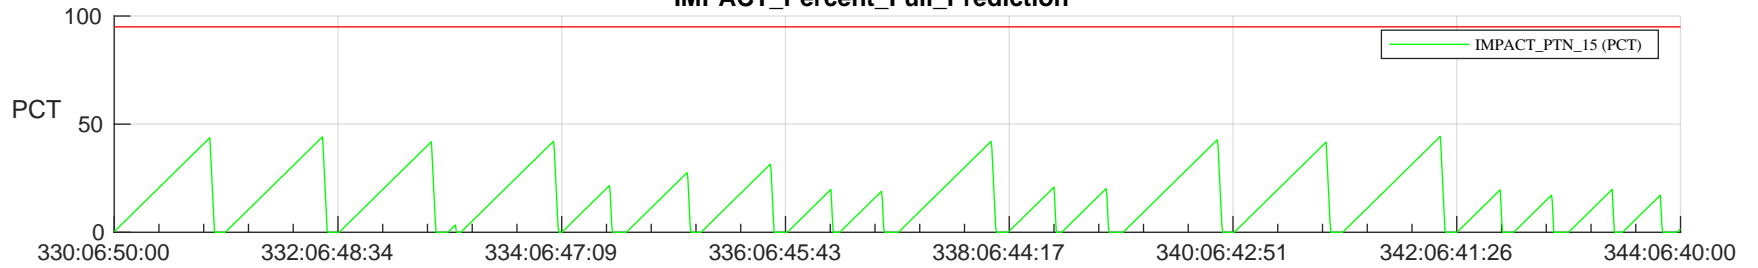

IMPACT_Percent_Full_Prediction