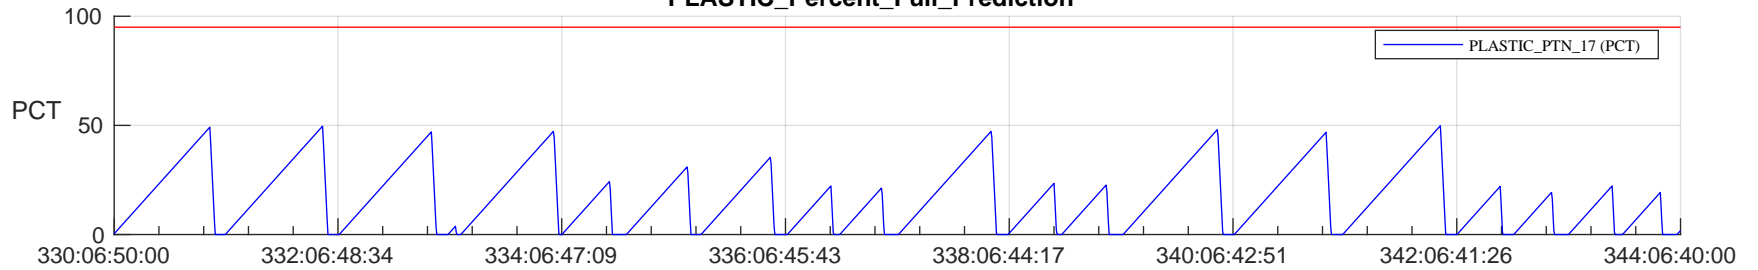

## SWAVES\_Percent\_Full\_Prediction

## Spacecraft\_DownLink\_Rate

Ground Time (2023:330:06:50:00.000 -2023:344:06:40:00.000)