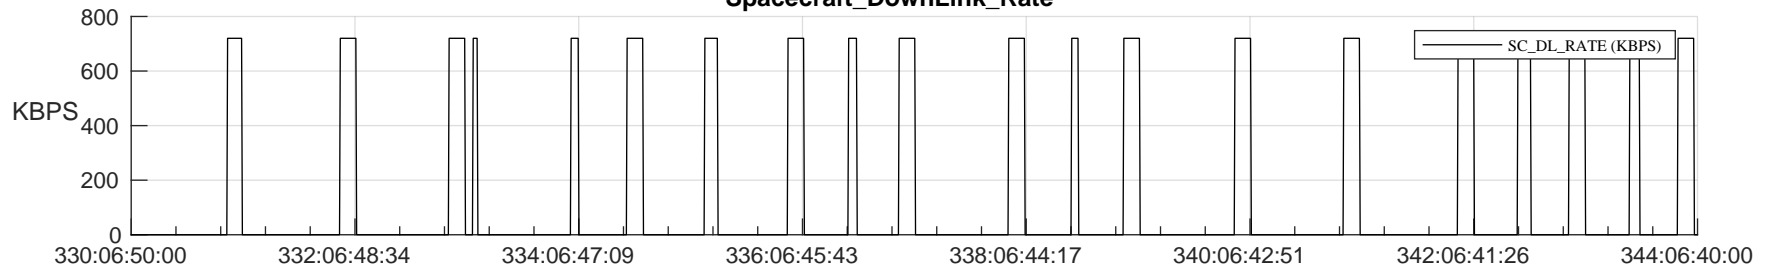

## SWAVES\_Percent\_Full\_Prediction

## Spacecraft\_DownLink\_Rate

Ground Time (2023:330:06:50:00.000 -2023:344:06:40:00.000)