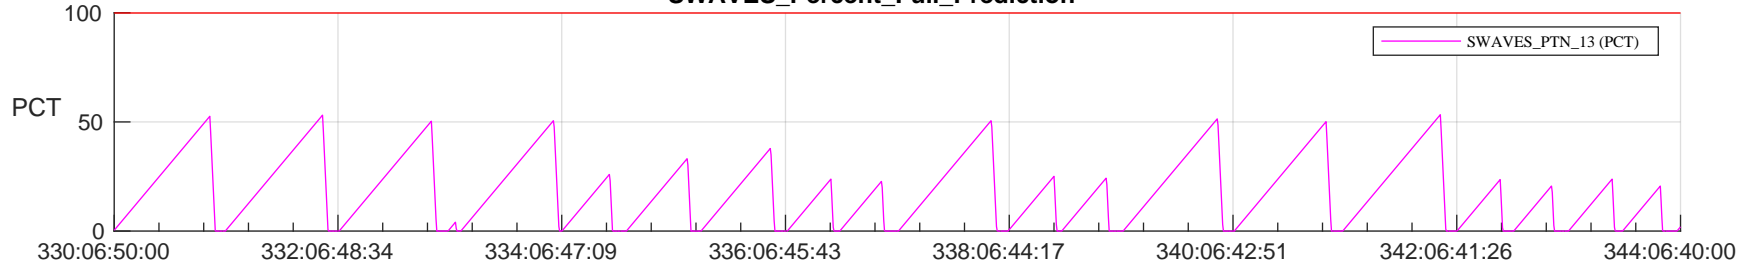

## SWAVES\_Percent\_Full\_Prediction

## Spacecraft\_DownLink\_Rate

Ground Time (2023:330:06:50:00.000 -2023:344:06:40:00.000)