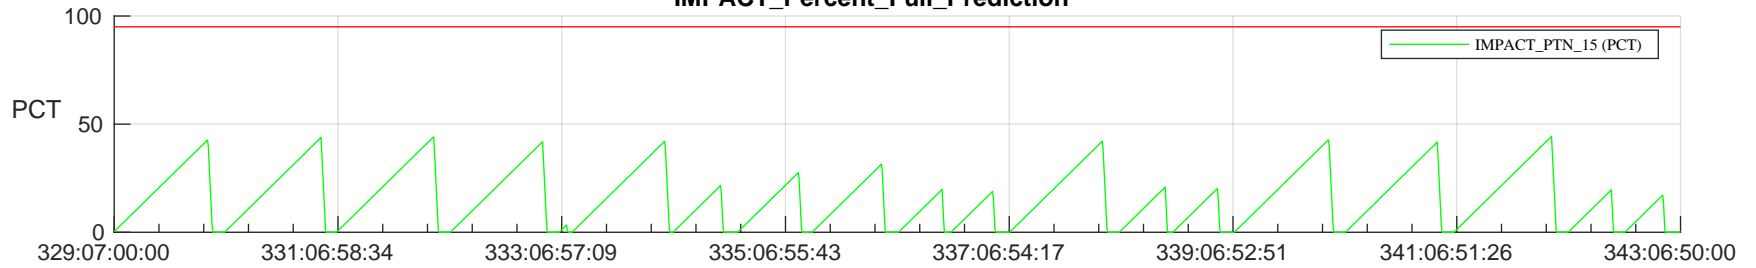

STEREO AHEAD SSR PCT Full Prediction

SWAVES_Percent_Full_Prediction

IMPACT_Percent_Full_Prediction

PLASTIC_Percent_Full_Prediction

Spacecraft_DownLink_Rate

Ground Time (2023:329:07:00:00.000 -2023:343:06:50:00.000)