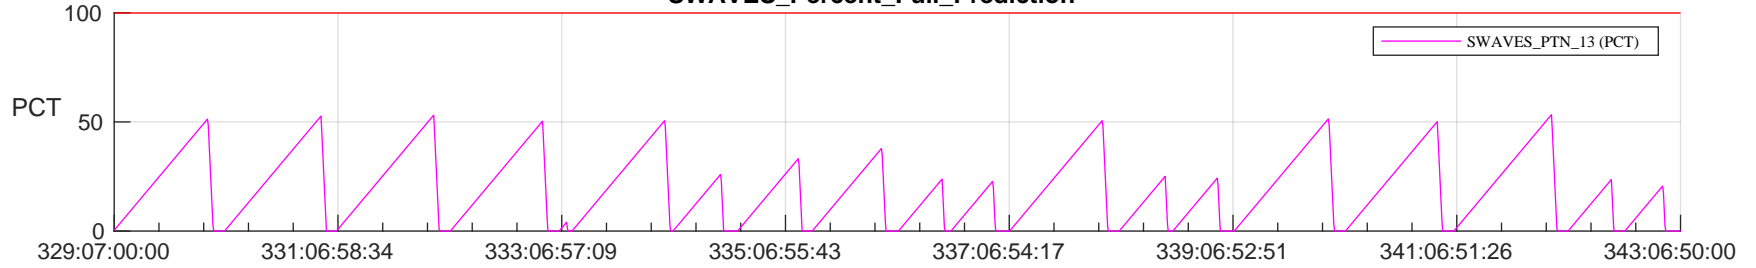

STEREO AHEAD SSR PCT Full Prediction

SWAVES_Percent_Full_Prediction

IMPACT_Percent_Full_Prediction

PLASTIC_Percent_Full_Prediction

Spacecraft_DownLink_Rate

Ground Time (2023:329:07:00:00.000 -2023:343:06:50:00.000)