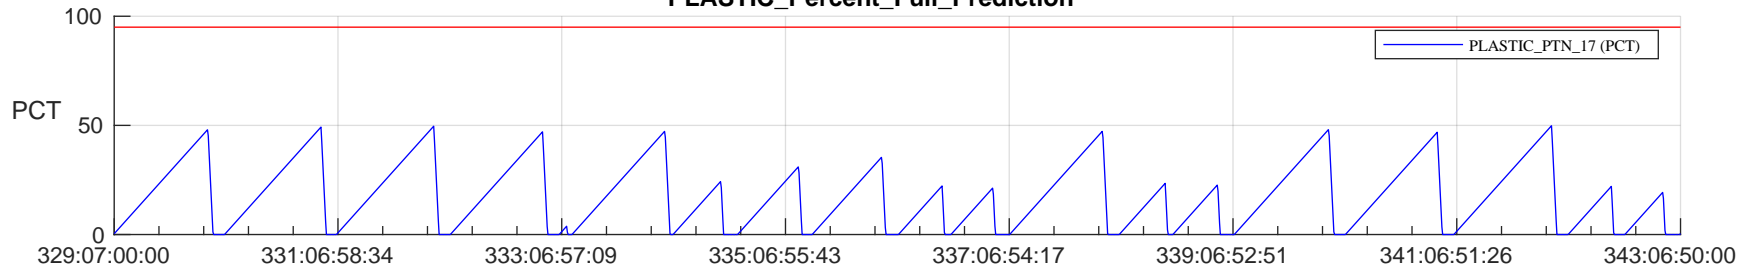

STEREO AHEAD SSR PCT Full Prediction

SWAVES_Percent_Full_Prediction

IMPACT_Percent_Full_Prediction

PLASTIC_Percent_Full_Prediction

Spacecraft_DownLink_Rate

Ground Time (2023:329:07:00:00.000 -2023:343:06:50:00.000)