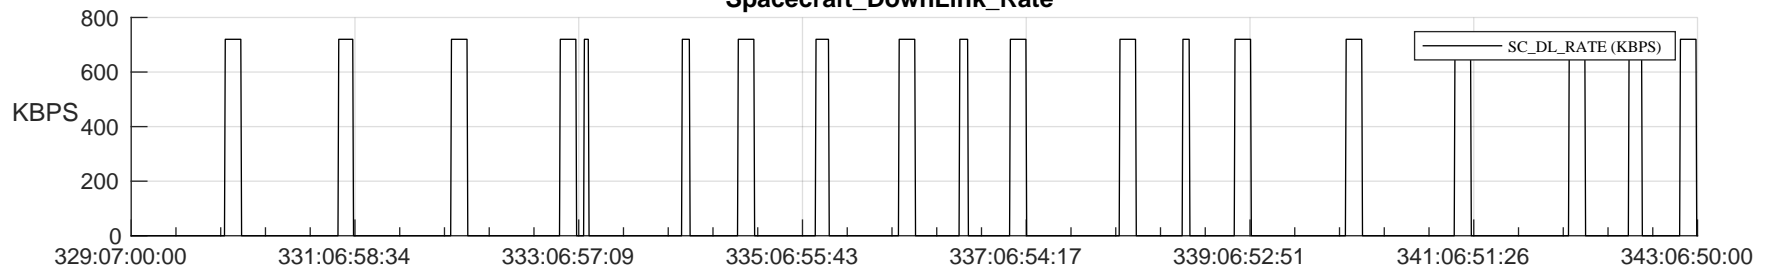

STEREO AHEAD SSR PCT Full Prediction

SWAVES_Percent_Full_Prediction

IMPACT_Percent_Full_Prediction

PLASTIC_Percent_Full_Prediction

Spacecraft_DownLink_Rate

Ground Time (2023:329:07:00:00.000 -2023:343:06:50:00.000)