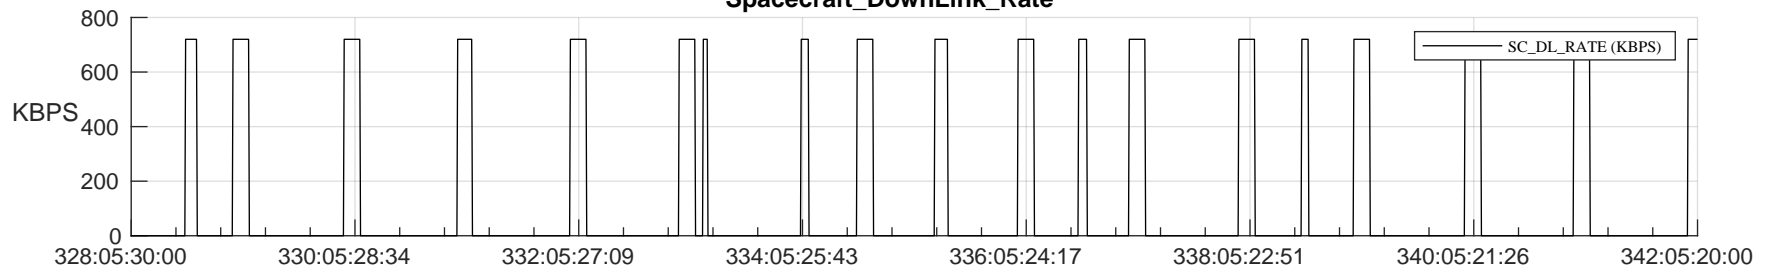

STEREO AHEAD SSR PCT Full Prediction

SWAVES_Percent_Full_Prediction

IMPACT_Percent_Full_Prediction

PLASTIC_Percent_Full_Prediction

Spacecraft_DownLink_Rate

Ground Time (2023:328:05:30:00.000 -2023:342:05:20:00.000)