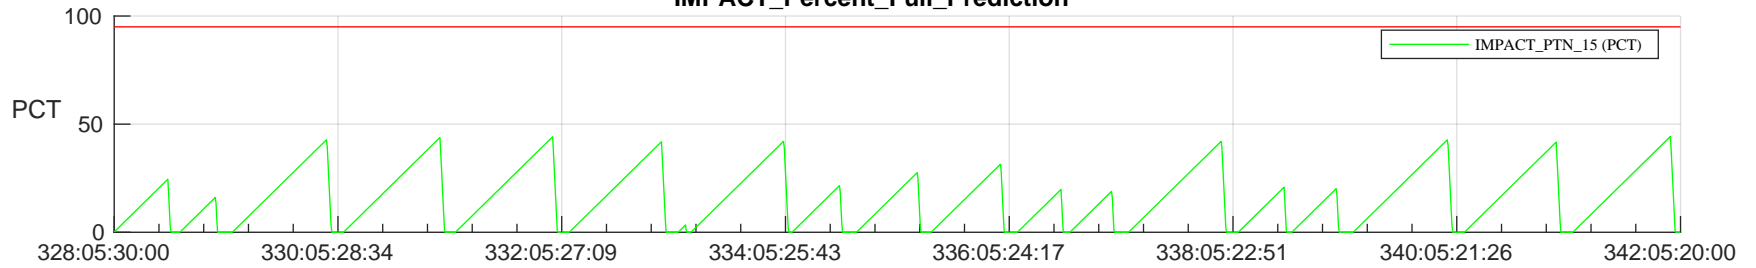

STEREO AHEAD SSR PCT Full Prediction

SWAVES_Percent_Full_Prediction

IMPACT_Percent_Full_Prediction

PLASTIC_Percent_Full_Prediction

Spacecraft_DownLink_Rate

Ground Time (2023:328:05:30:00.000 -2023:342:05:20:00.000)