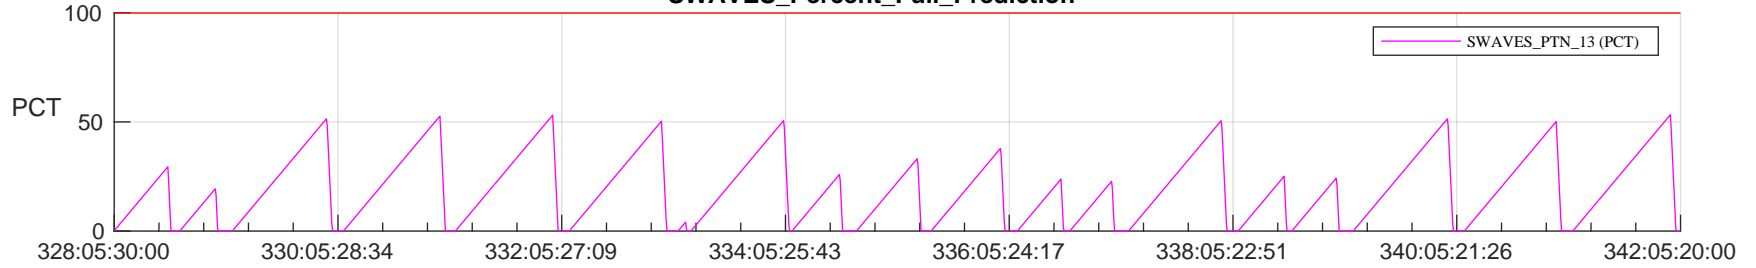

STEREO AHEAD SSR PCT Full Prediction

SWAVES_Percent_Full_Prediction

IMPACT_Percent_Full_Prediction

PLASTIC_Percent_Full_Prediction

Spacecraft_DownLink_Rate

Ground Time (2023:328:05:30:00.000 -2023:342:05:20:00.000)