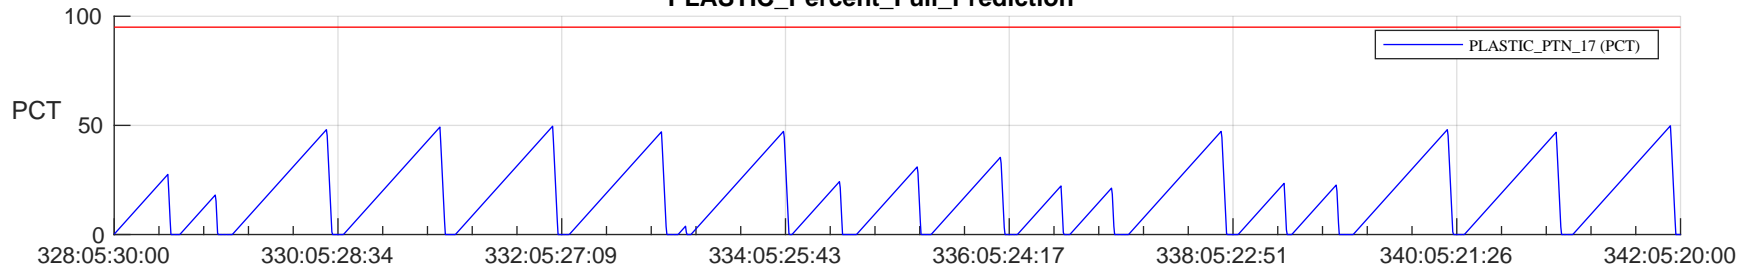

STEREO AHEAD SSR PCT Full Prediction

SWAVES_Percent_Full_Prediction

IMPACT_Percent_Full_Prediction

PLASTIC_Percent_Full_Prediction

Spacecraft_DownLink_Rate

Ground Time (2023:328:05:30:00.000 -2023:342:05:20:00.000)