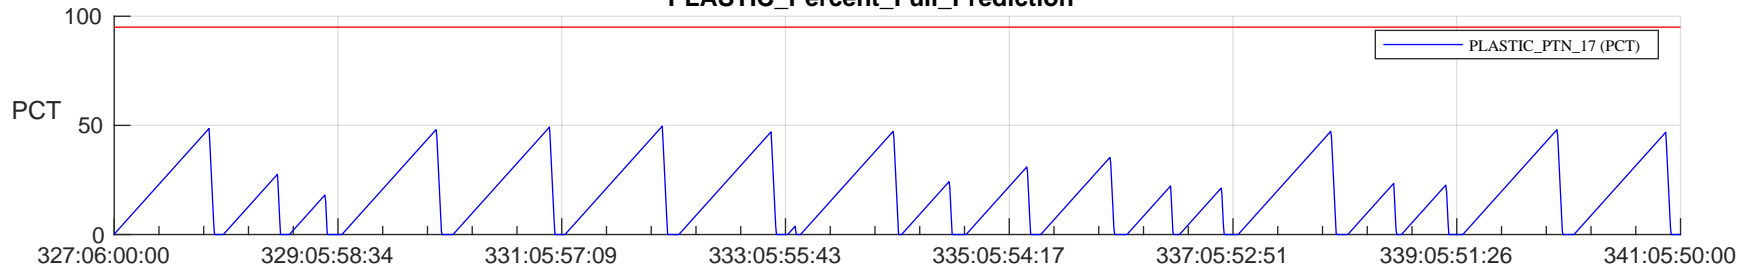

STEREO AHEAD SSR PCT Full Prediction

SWAVES_Percent_Full_Prediction

IMPACT_Percent_Full_Prediction

PLASTIC_Percent_Full_Prediction

Spacecraft_DownLink_Rate

Ground Time (2023:327:06:00:00.000 -2023:341:05:50:00.000)