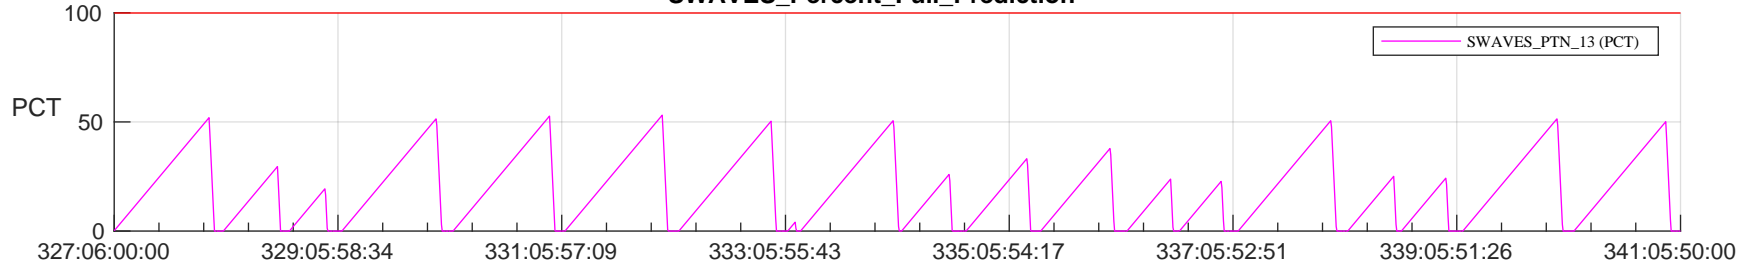

STEREO AHEAD SSR PCT Full Prediction

SWAVES_Percent_Full_Prediction

IMPACT_Percent_Full_Prediction

PLASTIC_Percent_Full_Prediction

Spacecraft_DownLink_Rate

Ground Time (2023:327:06:00:00.000 -2023:341:05:50:00.000)