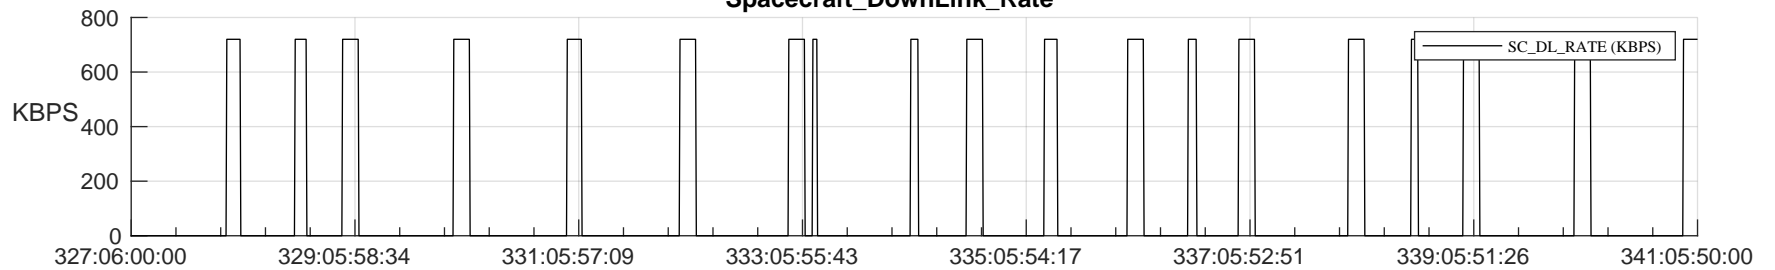

STEREO AHEAD SSR PCT Full Prediction

SWAVES_Percent_Full_Prediction

IMPACT_Percent_Full_Prediction

PLASTIC_Percent_Full_Prediction

Spacecraft_DownLink_Rate

Ground Time (2023:327:06:00:00.000 -2023:341:05:50:00.000)