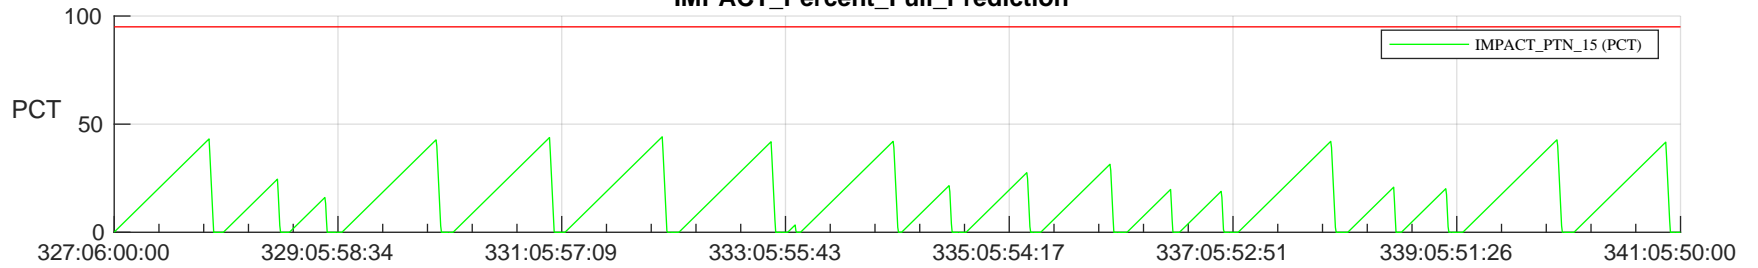

STEREO AHEAD SSR PCT Full Prediction

SWAVES_Percent_Full_Prediction

IMPACT_Percent_Full_Prediction

PLASTIC_Percent_Full_Prediction

Spacecraft_DownLink_Rate

Ground Time (2023:327:06:00:00.000 -2023:341:05:50:00.000)