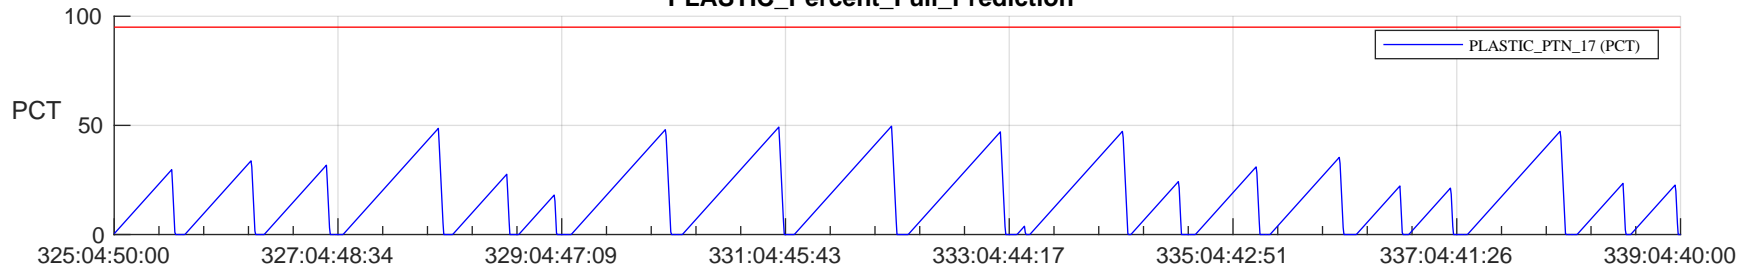

STEREO AHEAD SSR PCT Full Prediction

SWAVES_Percent_Full_Prediction

IMPACT_Percent_Full_Prediction

PLASTIC_Percent_Full_Prediction

Spacecraft_DownLink_Rate