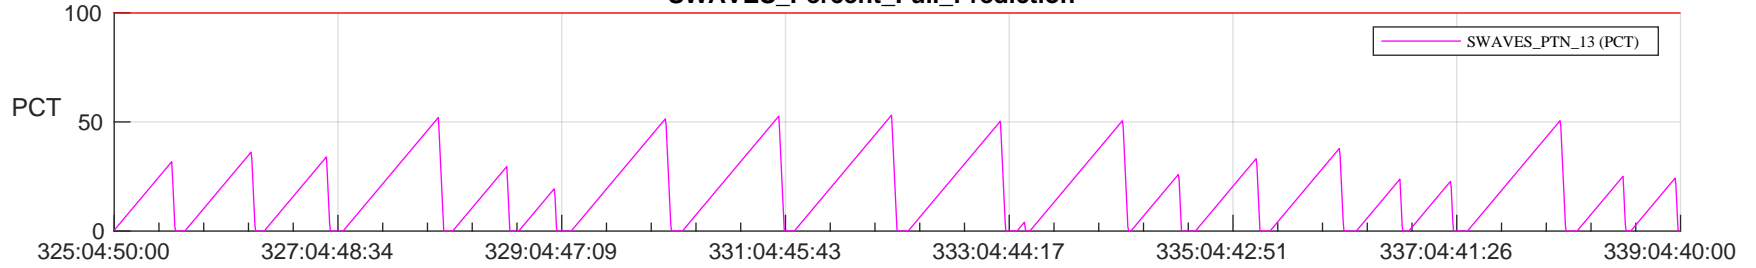

STEREO AHEAD SSR PCT Full Prediction

SWAVES_Percent_Full_Prediction

IMPACT_Percent_Full_Prediction

PLASTIC_Percent_Full_Prediction

Spacecraft_DownLink_Rate