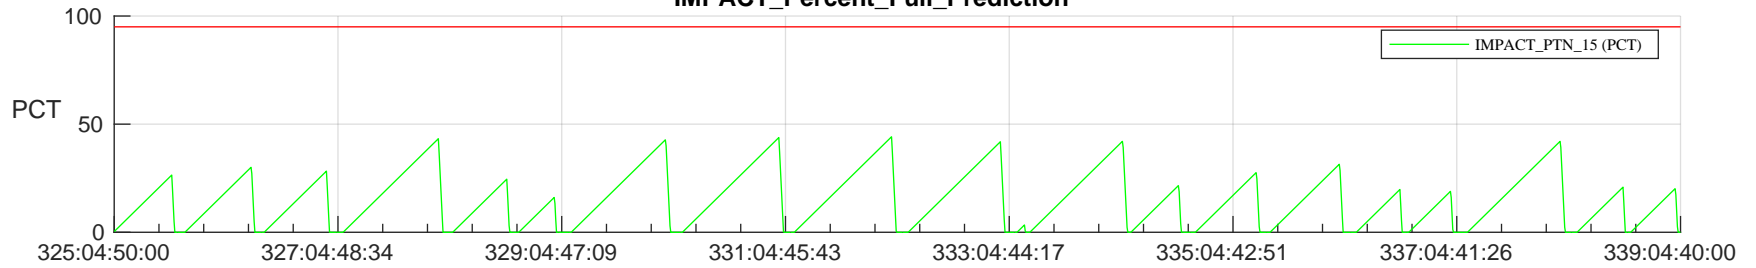

STEREO AHEAD SSR PCT Full Prediction

SWAVES_Percent_Full_Prediction

IMPACT_Percent_Full_Prediction

PLASTIC_Percent_Full_Prediction

Spacecraft_DownLink_Rate