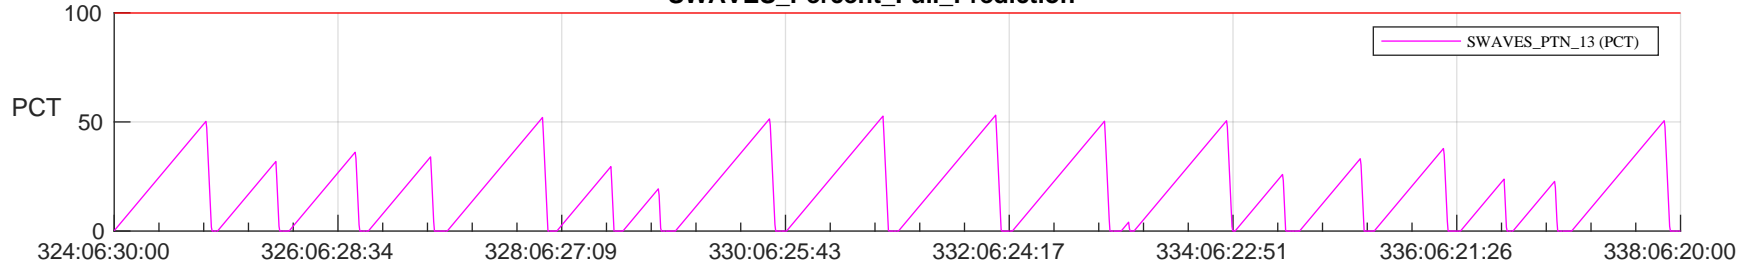

## SWAVES\_Percent\_Full\_Prediction

## Spacecraft\_DownLink\_Rate

Ground Time (2023:324:06:30:00.000 -2023:338:06:20:00.000)