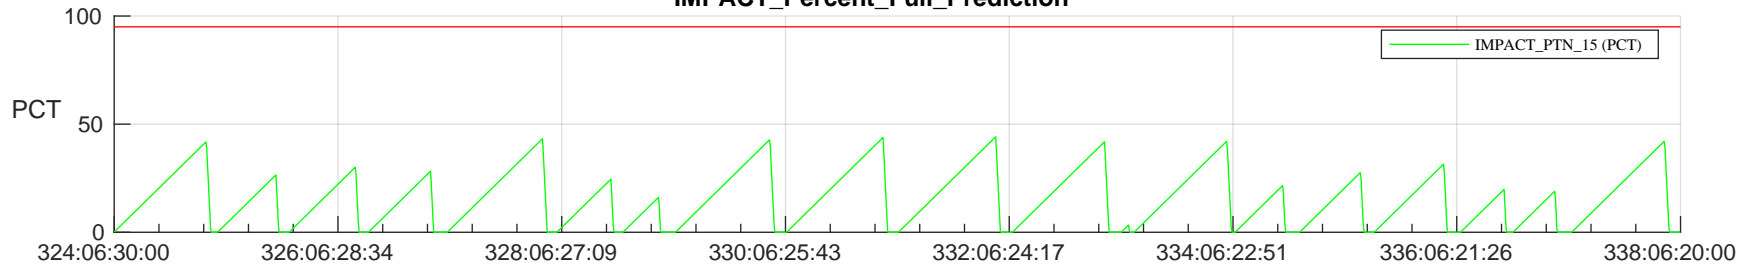

IMPACT_Percent_Full_Prediction