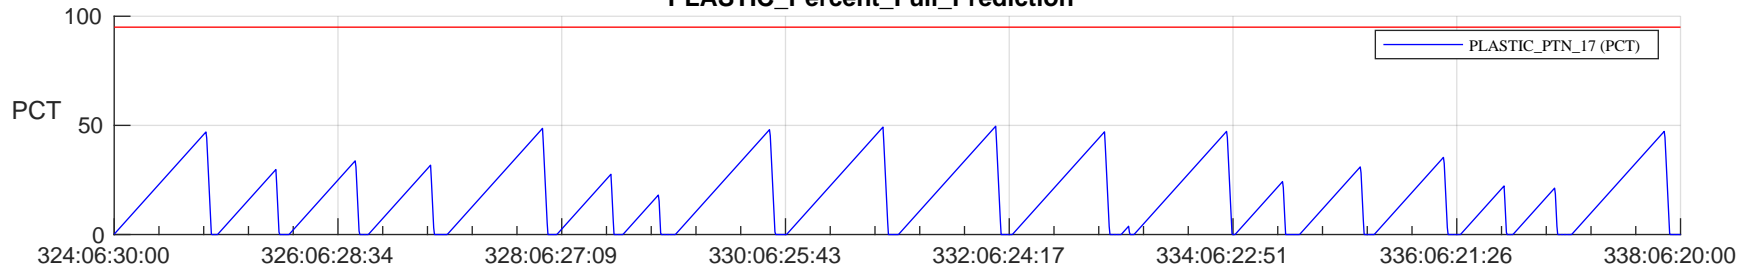

## SWAVES\_Percent\_Full\_Prediction

## Spacecraft\_DownLink\_Rate

Ground Time (2023:324:06:30:00.000 -2023:338:06:20:00.000)