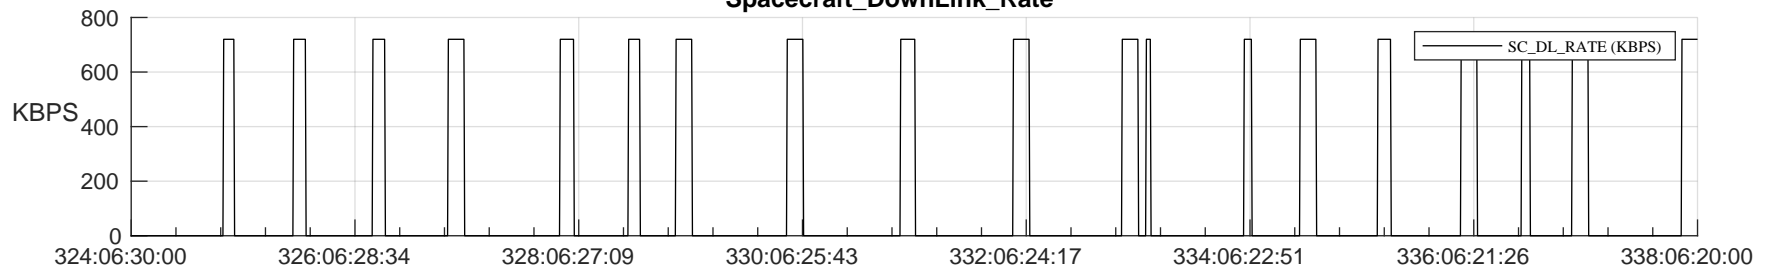

## SWAVES\_Percent\_Full\_Prediction

## Spacecraft\_DownLink\_Rate

Ground Time (2023:324:06:30:00.000 -2023:338:06:20:00.000)