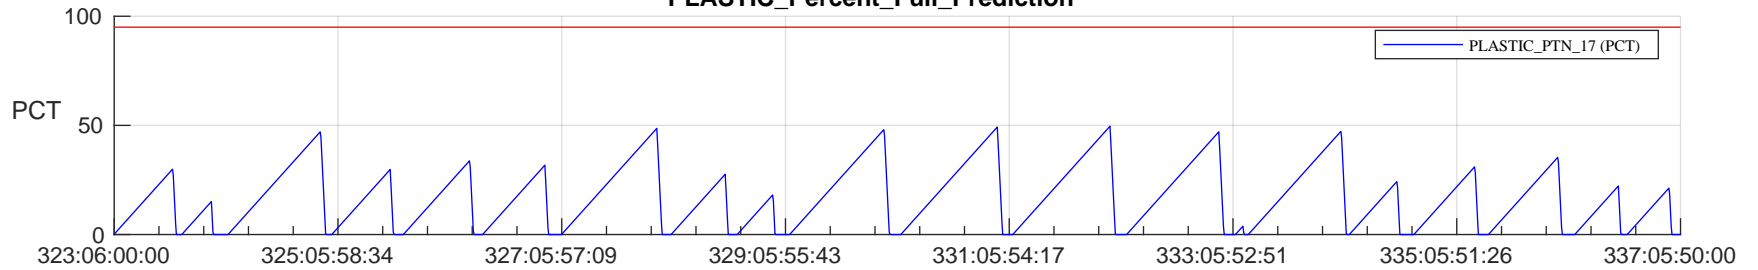

STEREO AHEAD SSR PCT Full Prediction

SWAVES_Percent_Full_Prediction

IMPACT_Percent_Full_Prediction

PLASTIC_Percent_Full_Prediction

Spacecraft_DownLink_Rate

/disks/d81/project/stereo/mops/assessment/ahead/automation/output/engdump/yesterdaily/ahead_ssr_predict_2023_323.csv