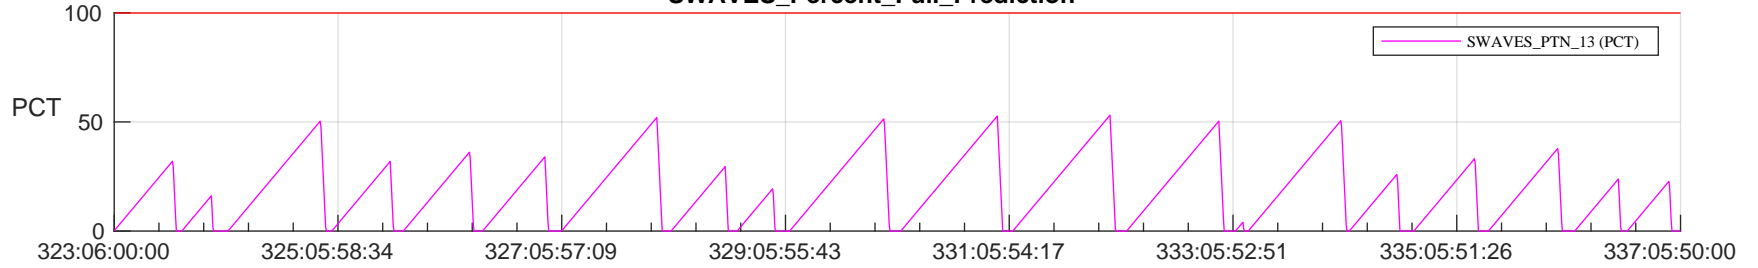

STEREO AHEAD SSR PCT Full Prediction

SWAVES_Percent_Full_Prediction

IMPACT_Percent_Full_Prediction

PLASTIC_Percent_Full_Prediction

Spacecraft_DownLink_Rate

/disks/d81/project/stereo/mops/assessment/ahead/automation/output/engdump/yesterdaily/ahead_ssr_predict_2023_323.csv