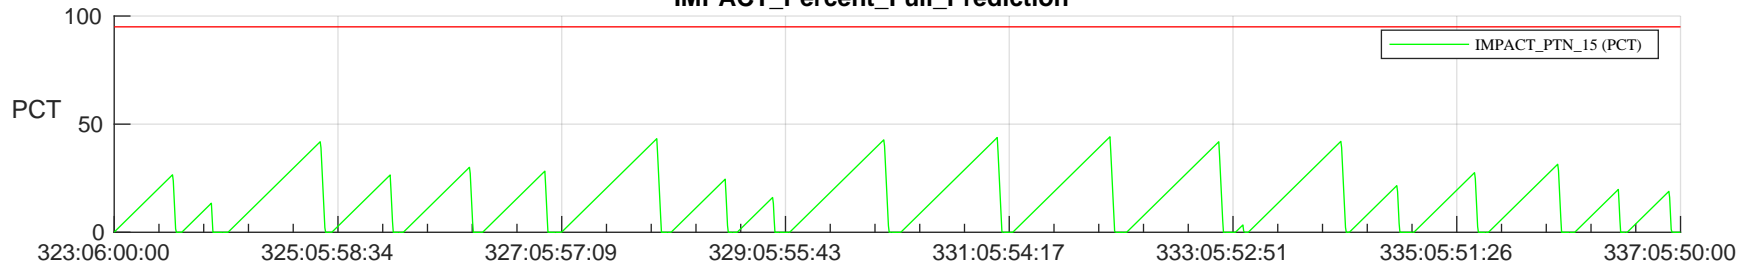

STEREO AHEAD SSR PCT Full Prediction

SWAVES_Percent_Full_Prediction

IMPACT_Percent_Full_Prediction

PLASTIC_Percent_Full_Prediction

Spacecraft_DownLink_Rate

/disks/d81/project/stereo/mops/assessment/ahead/automation/output/engdump/yesterdaily/ahead_ssr_predict_2023_323.csv