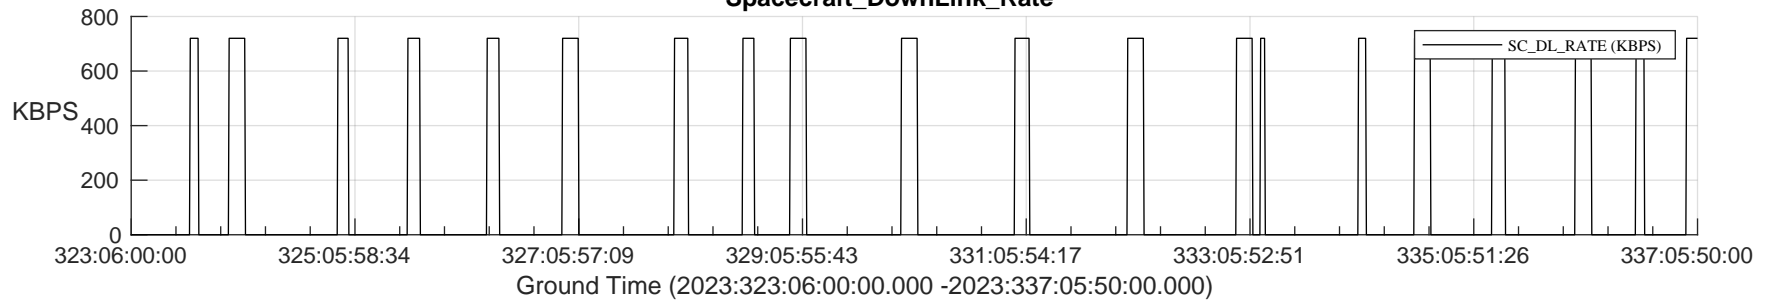

STEREO AHEAD SSR PCT Full Prediction

SWAVES_Percent_Full_Prediction

IMPACT_Percent_Full_Prediction

PLASTIC_Percent_Full_Prediction

Spacecraft_DownLink_Rate

/disks/d81/project/stereo/mops/assessment/ahead/automation/output/engdump/yesterdaily/ahead_ssr_predict_2023_323.csv