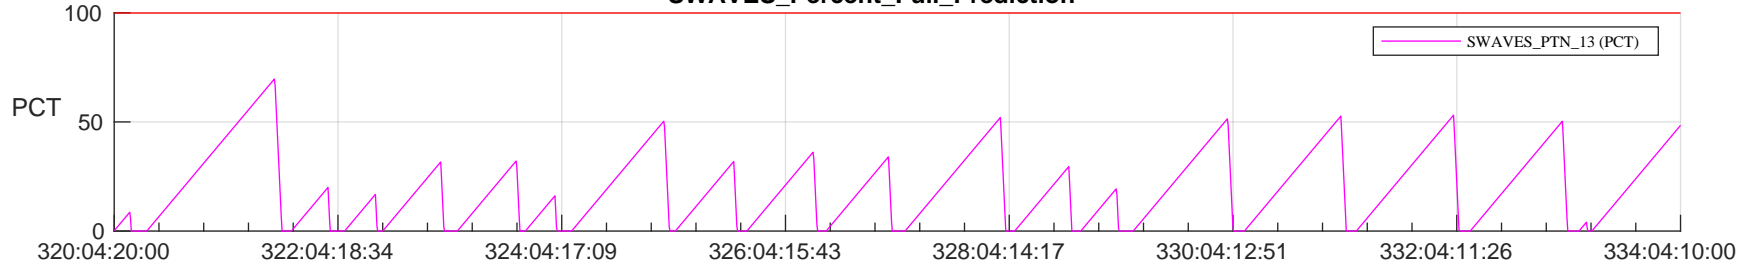

STEREO AHEAD SSR PCT Full Prediction

SWAVES_Percent_Full_Prediction

IMPACT_Percent_Full_Prediction

PLASTIC_Percent_Full_Prediction

Spacecraft_DownLink_Rate