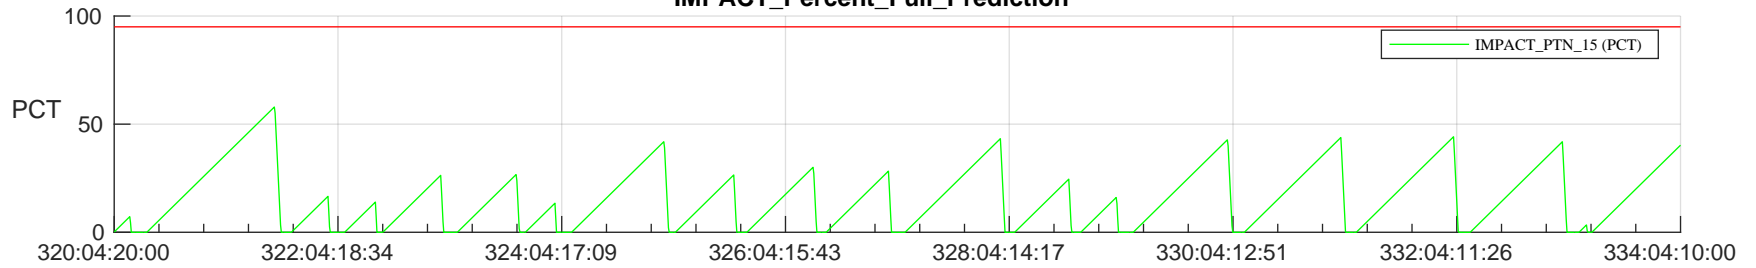

STEREO AHEAD SSR PCT Full Prediction

SWAVES_Percent_Full_Prediction

IMPACT_Percent_Full_Prediction

PLASTIC_Percent_Full_Prediction

Spacecraft_DownLink_Rate