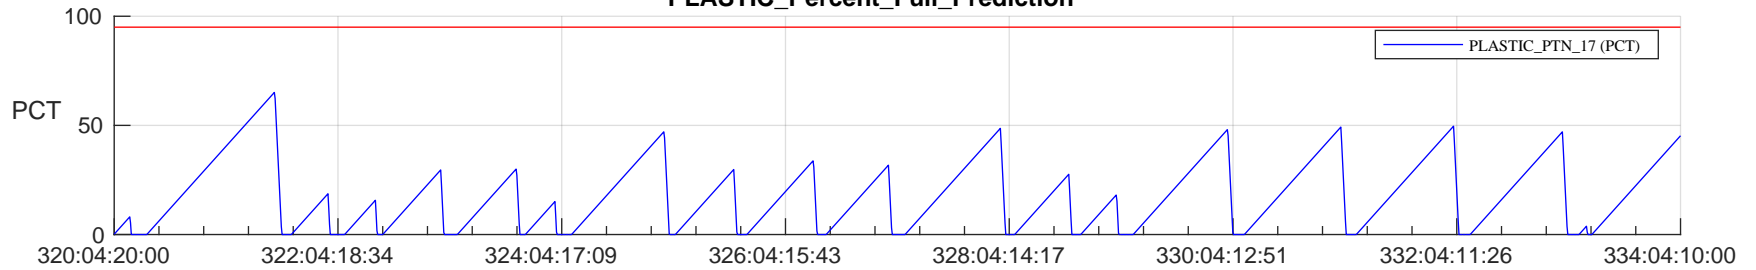

STEREO AHEAD SSR PCT Full Prediction

SWAVES_Percent_Full_Prediction

IMPACT_Percent_Full_Prediction

PLASTIC_Percent_Full_Prediction

Spacecraft_DownLink_Rate