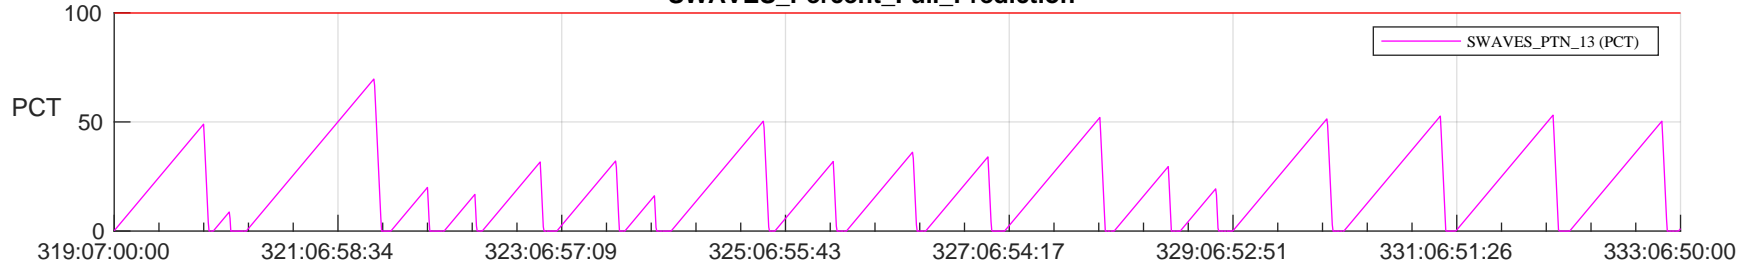

## SWAVES\_Percent\_Full\_Prediction

## Spacecraft\_DownLink\_Rate

Ground Time (2023:319:07:00:00.000 -2023:333:06:50:00.000)