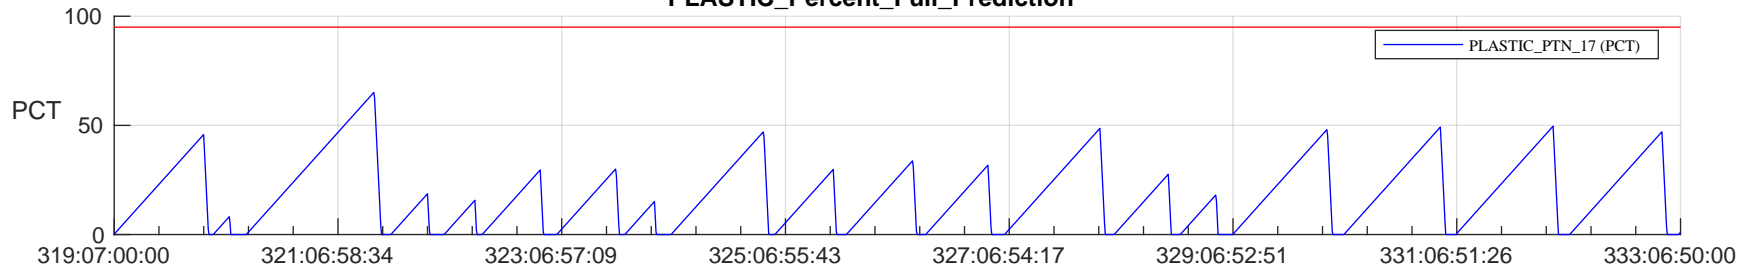

## SWAVES\_Percent\_Full\_Prediction

## Spacecraft\_DownLink\_Rate

Ground Time (2023:319:07:00:00.000 -2023:333:06:50:00.000)