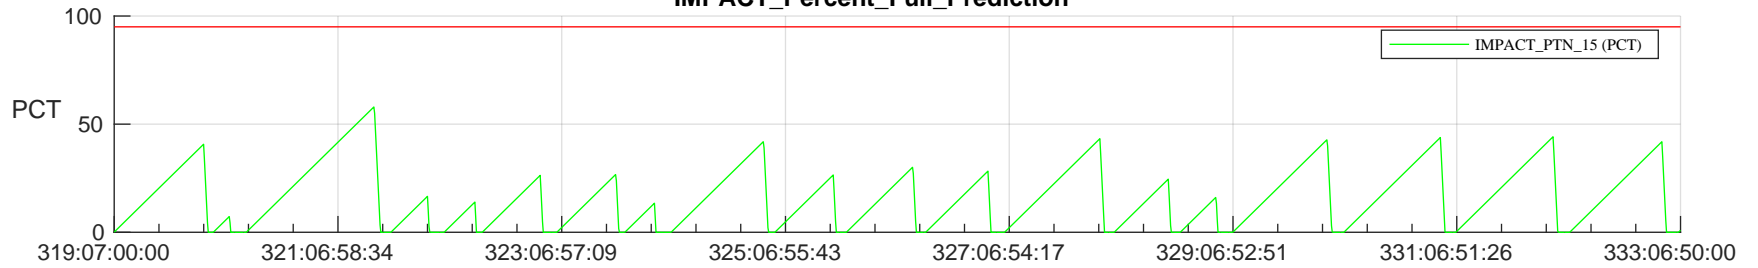

IMPACT_Percent_Full_Prediction