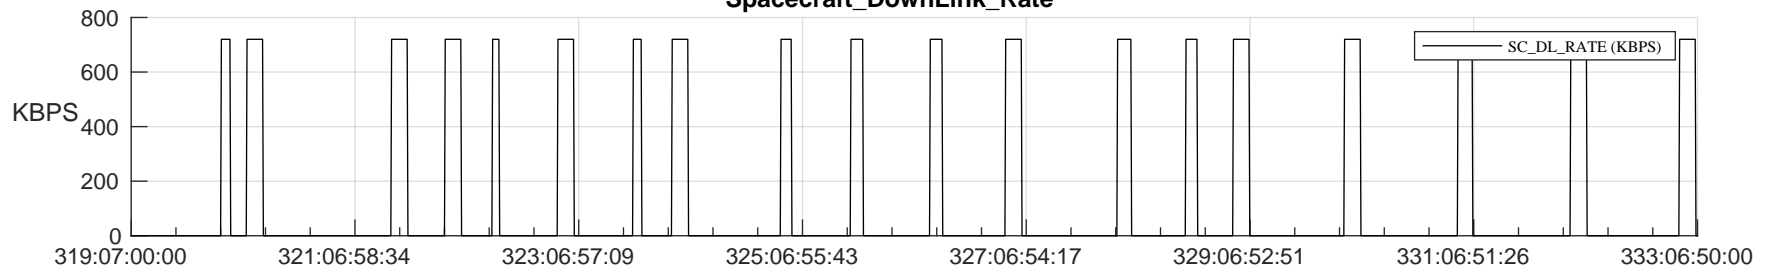

## SWAVES\_Percent\_Full\_Prediction

## Spacecraft\_DownLink\_Rate

Ground Time (2023:319:07:00:00.000 -2023:333:06:50:00.000)