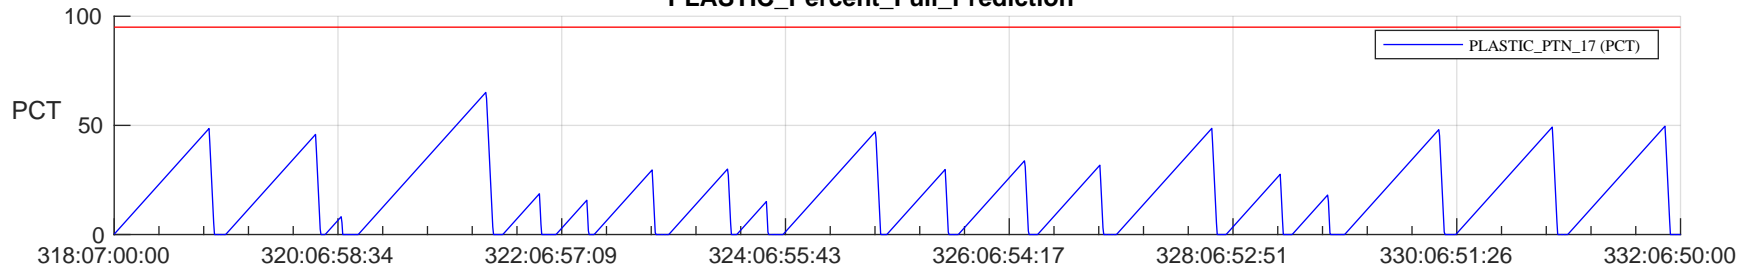

STEREO AHEAD SSR PCT Full Prediction

SWAVES_Percent_Full_Prediction

IMPACT_Percent_Full_Prediction

PLASTIC_Percent_Full_Prediction

Spacecraft_DownLink_Rate

Ground Time (2023:318:07:00:00.000 -2023:332:06:50:00.000)