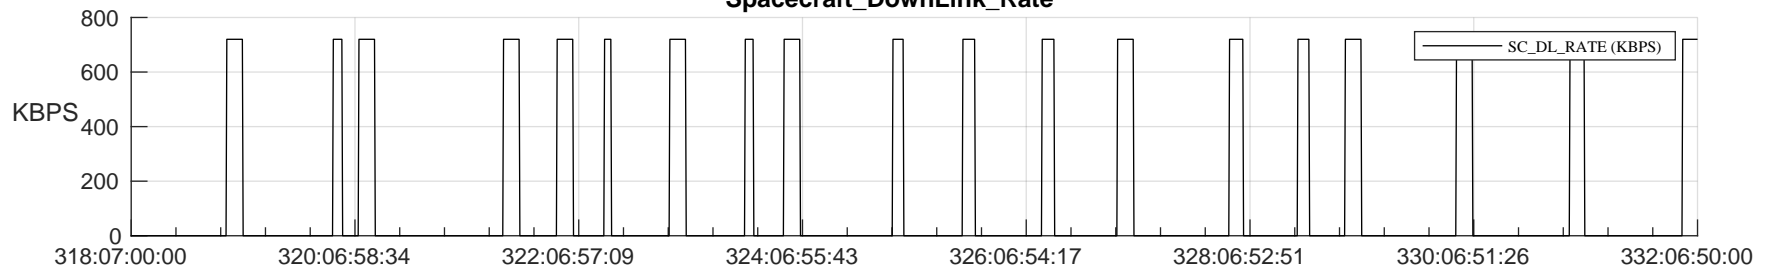

STEREO AHEAD SSR PCT Full Prediction

SWAVES_Percent_Full_Prediction

IMPACT_Percent_Full_Prediction

PLASTIC_Percent_Full_Prediction

Spacecraft_DownLink_Rate

Ground Time (2023:318:07:00:00.000 -2023:332:06:50:00.000)