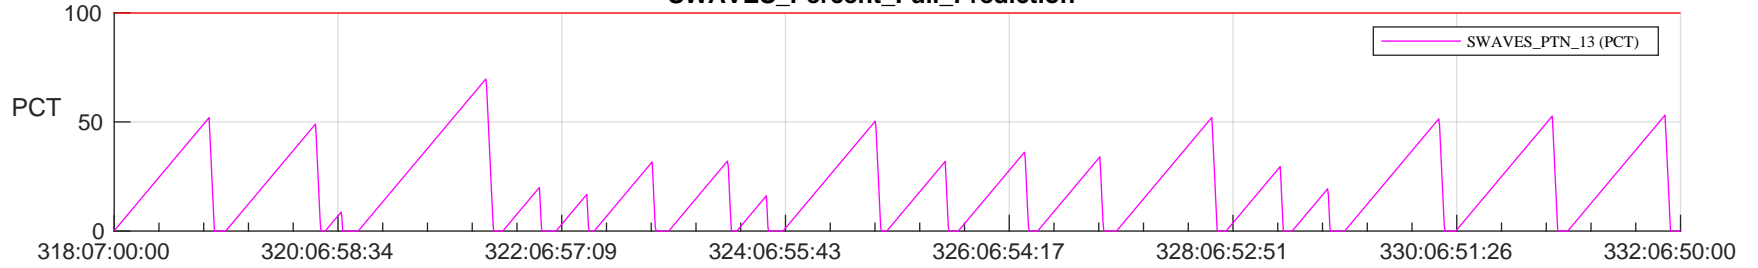

STEREO AHEAD SSR PCT Full Prediction

SWAVES_Percent_Full_Prediction

IMPACT_Percent_Full_Prediction

PLASTIC_Percent_Full_Prediction

Spacecraft_DownLink_Rate

Ground Time (2023:318:07:00:00.000 -2023:332:06:50:00.000)