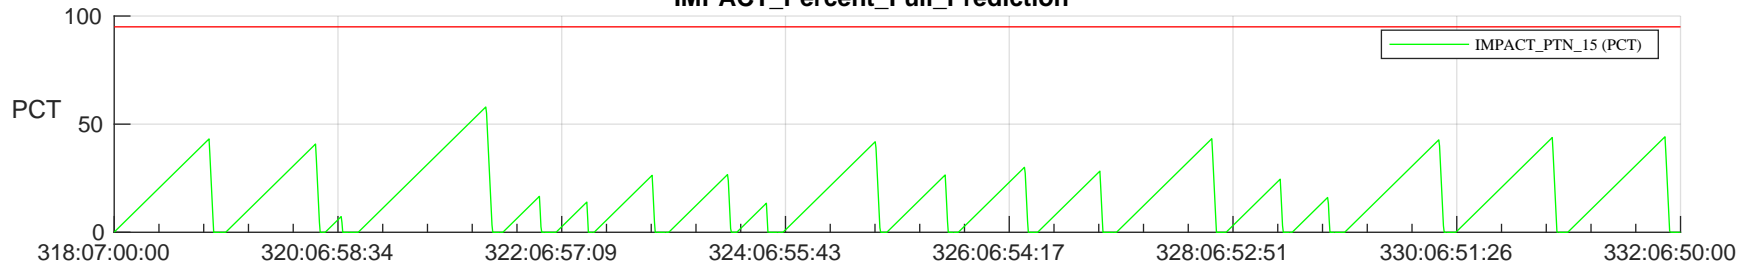

STEREO AHEAD SSR PCT Full Prediction

SWAVES_Percent_Full_Prediction

IMPACT_Percent_Full_Prediction

PLASTIC_Percent_Full_Prediction

Spacecraft_DownLink_Rate

Ground Time (2023:318:07:00:00.000 -2023:332:06:50:00.000)