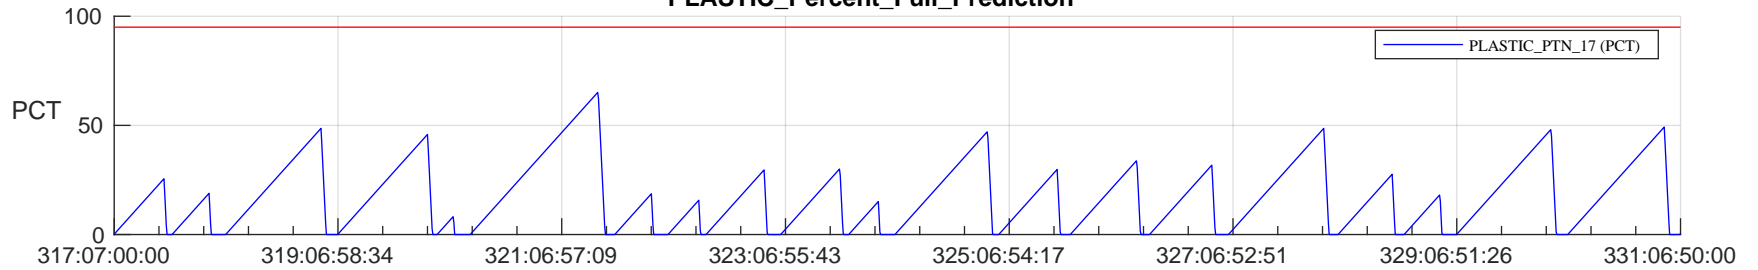

STEREO AHEAD SSR PCT Full Prediction

SWAVES_Percent_Full_Prediction

IMPACT_Percent_Full_Prediction

PLASTIC_Percent_Full_Prediction

Spacecraft_DownLink_Rate

Ground Time (2023:317:07:00:00.000 -2023:331:06:50:00.000)