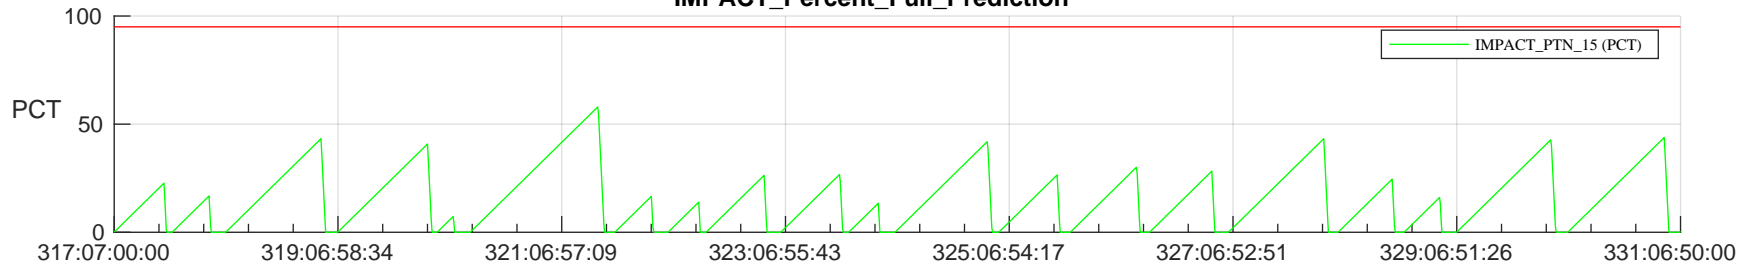

STEREO AHEAD SSR PCT Full Prediction

SWAVES_Percent_Full_Prediction

IMPACT_Percent_Full_Prediction

PLASTIC_Percent_Full_Prediction

Spacecraft_DownLink_Rate

Ground Time (2023:317:07:00:00.000 -2023:331:06:50:00.000)