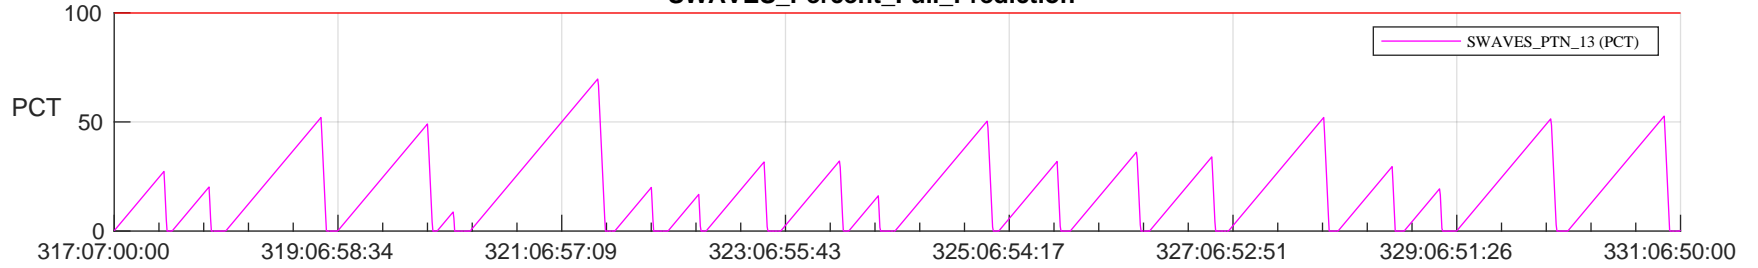

STEREO AHEAD SSR PCT Full Prediction

SWAVES_Percent_Full_Prediction

IMPACT_Percent_Full_Prediction

PLASTIC_Percent_Full_Prediction

Spacecraft_DownLink_Rate

Ground Time (2023:317:07:00:00.000 -2023:331:06:50:00.000)