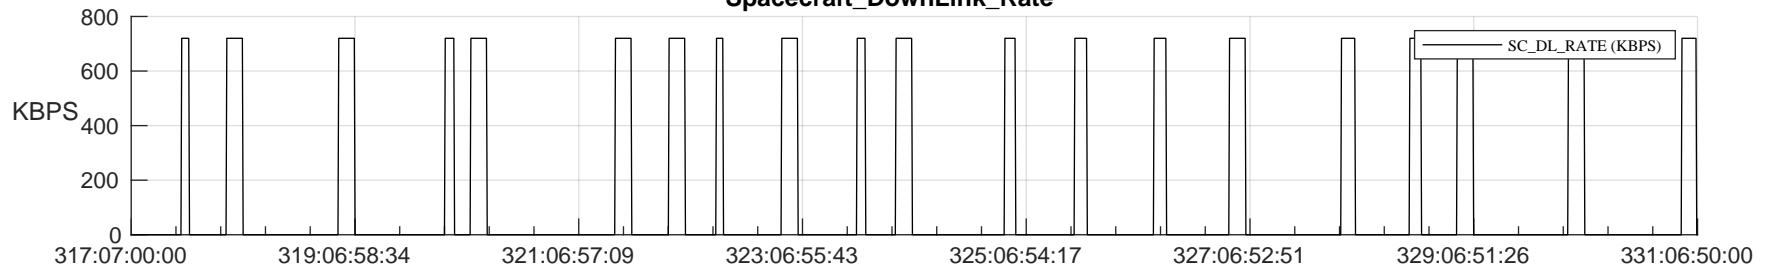

STEREO AHEAD SSR PCT Full Prediction

SWAVES_Percent_Full_Prediction

IMPACT_Percent_Full_Prediction

PLASTIC_Percent_Full_Prediction

Spacecraft_DownLink_Rate

Ground Time (2023:317:07:00:00.000 -2023:331:06:50:00.000)