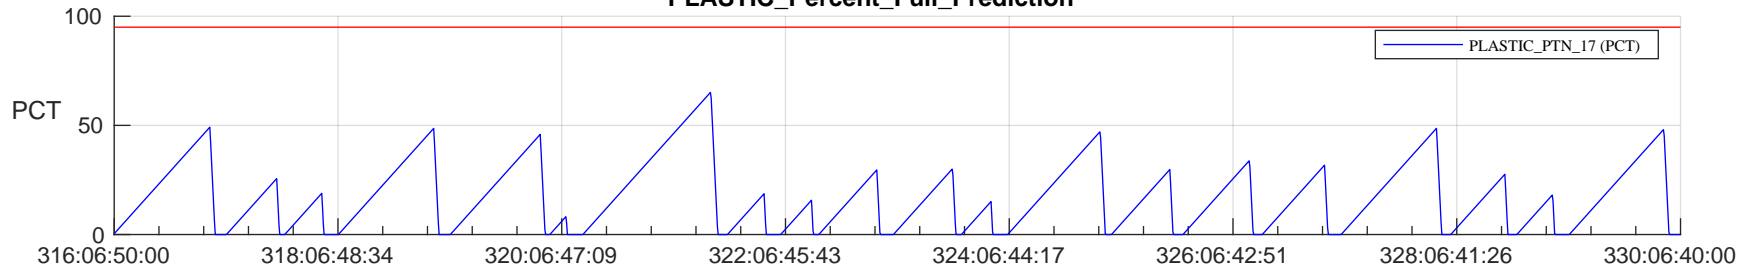

STEREO AHEAD SSR PCT Full Prediction

SWAVES_Percent_Full_Prediction

IMPACT_Percent_Full_Prediction

PLASTIC_Percent_Full_Prediction

Spacecraft_DownLink_Rate

Ground Time (2023:316:06:50:00.000 -2023:330:06:40:00.000)