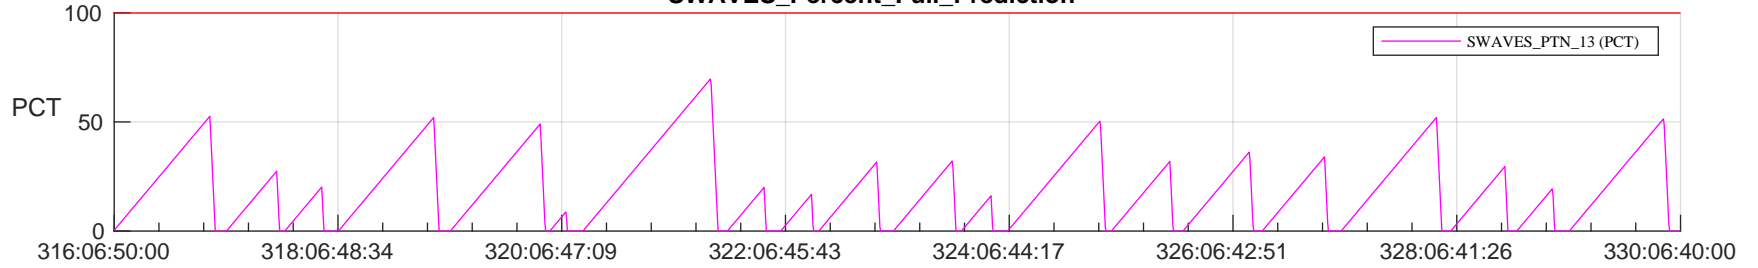

STEREO AHEAD SSR PCT Full Prediction

SWAVES_Percent_Full_Prediction

IMPACT_Percent_Full_Prediction

PLASTIC_Percent_Full_Prediction

Spacecraft_DownLink_Rate

Ground Time (2023:316:06:50:00.000 -2023:330:06:40:00.000)