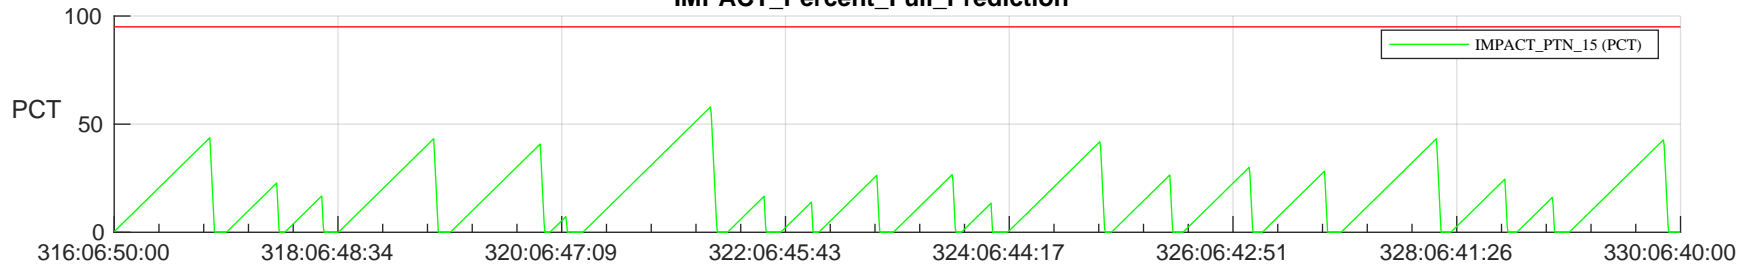

STEREO AHEAD SSR PCT Full Prediction

SWAVES_Percent_Full_Prediction

IMPACT_Percent_Full_Prediction

PLASTIC_Percent_Full_Prediction

Spacecraft_DownLink_Rate

Ground Time (2023:316:06:50:00.000 -2023:330:06:40:00.000)