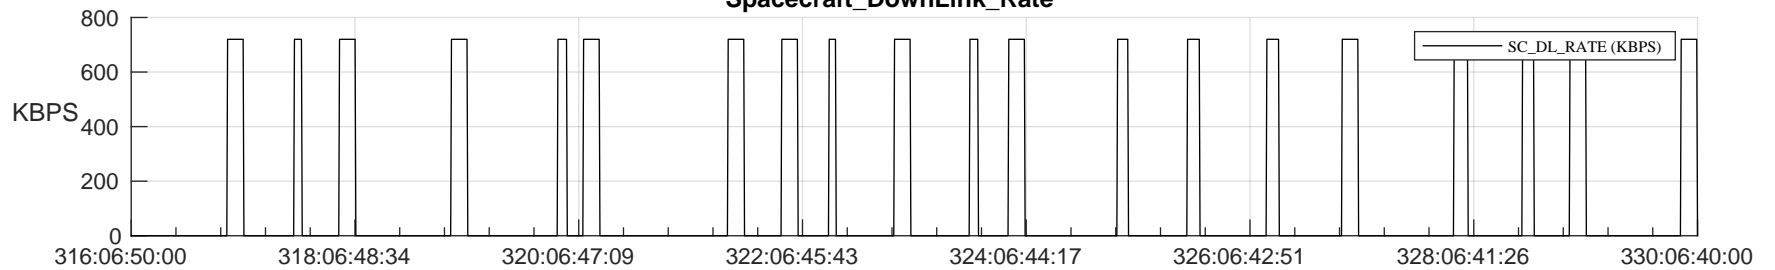

STEREO AHEAD SSR PCT Full Prediction

SWAVES_Percent_Full_Prediction

IMPACT_Percent_Full_Prediction

PLASTIC_Percent_Full_Prediction

Spacecraft_DownLink_Rate

Ground Time (2023:316:06:50:00.000 -2023:330:06:40:00.000)