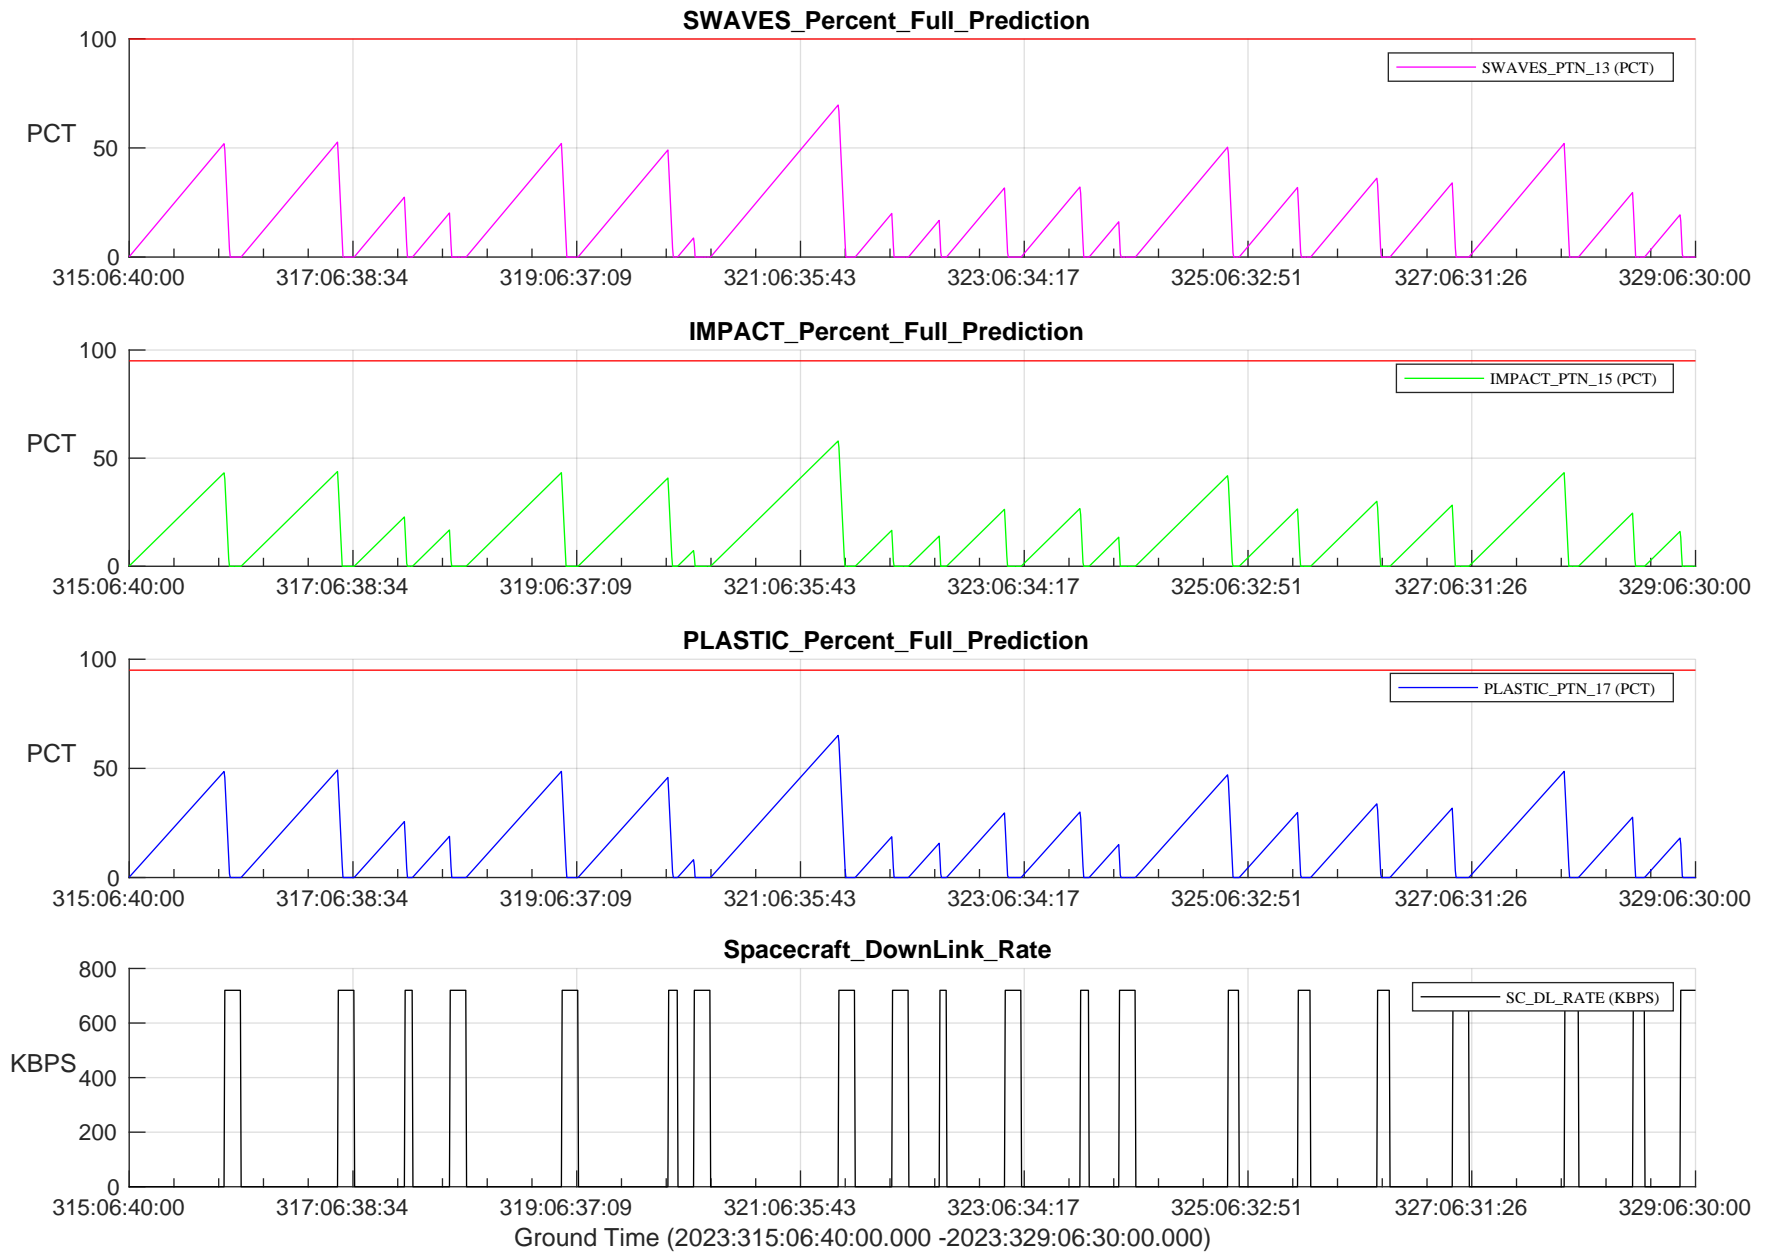

STEREO AHEAD SSR PCT Full Prediction

/disks/d81/project/stereo/mops/assessment/ahead/automation/output/engdump/yesterdaily/ahead_ssr_predict_2023_315.csv

Date Created:11/11/2023 06:46:02 AM