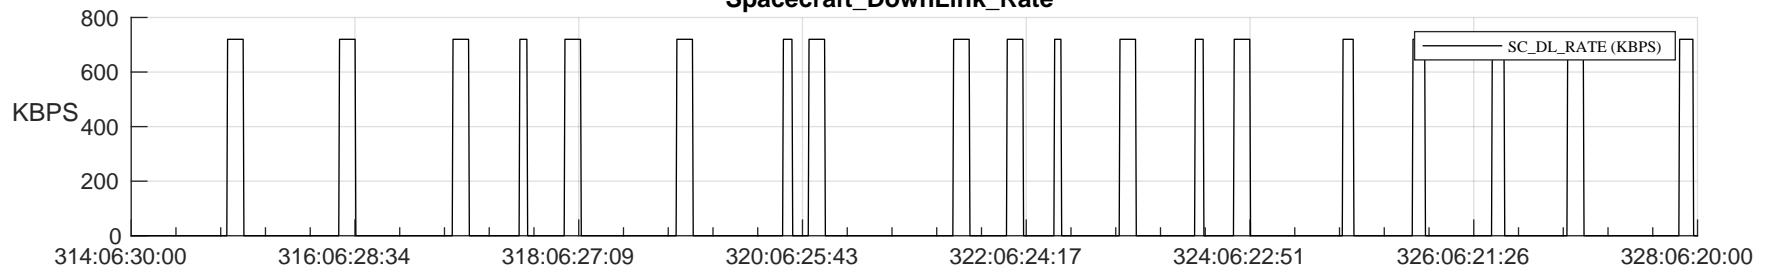

## SWAVES\_Percent\_Full\_Prediction

## Spacecraft\_DownLink\_Rate

Ground Time (2023:314:06:30:00.000 -2023:328:06:20:00.000)