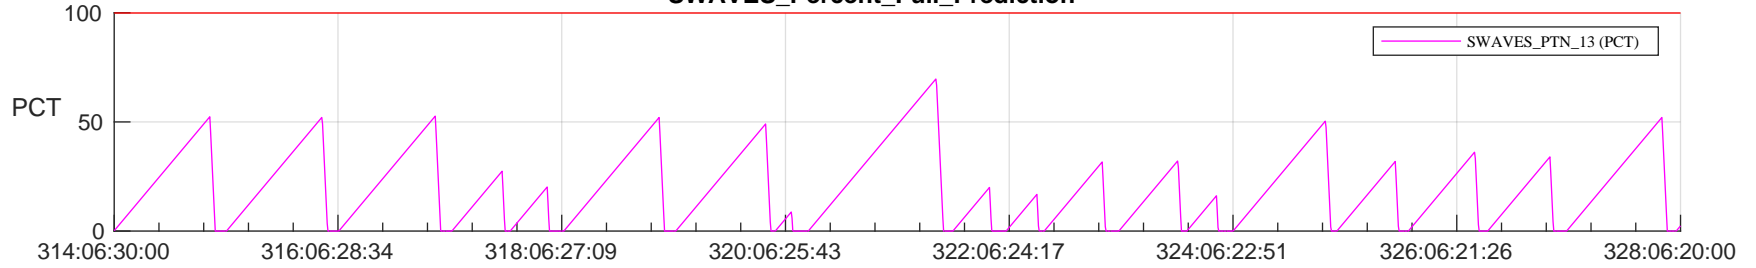

## SWAVES\_Percent\_Full\_Prediction

## Spacecraft\_DownLink\_Rate

Ground Time (2023:314:06:30:00.000 -2023:328:06:20:00.000)