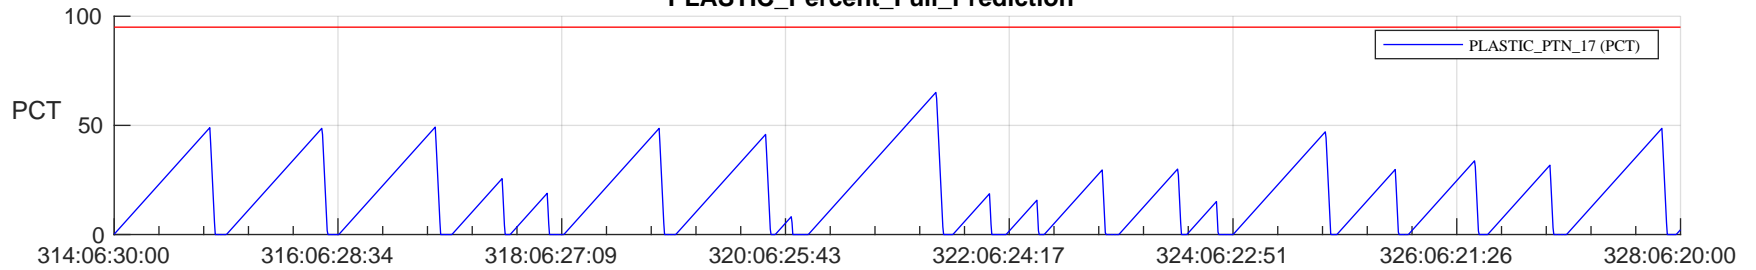

## SWAVES\_Percent\_Full\_Prediction

## Spacecraft\_DownLink\_Rate

Ground Time (2023:314:06:30:00.000 -2023:328:06:20:00.000)