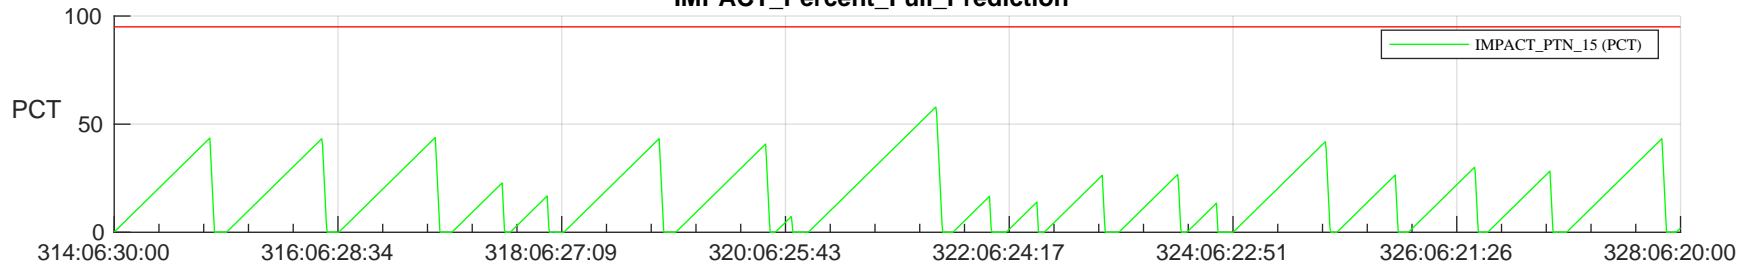

IMPACT_Percent_Full_Prediction