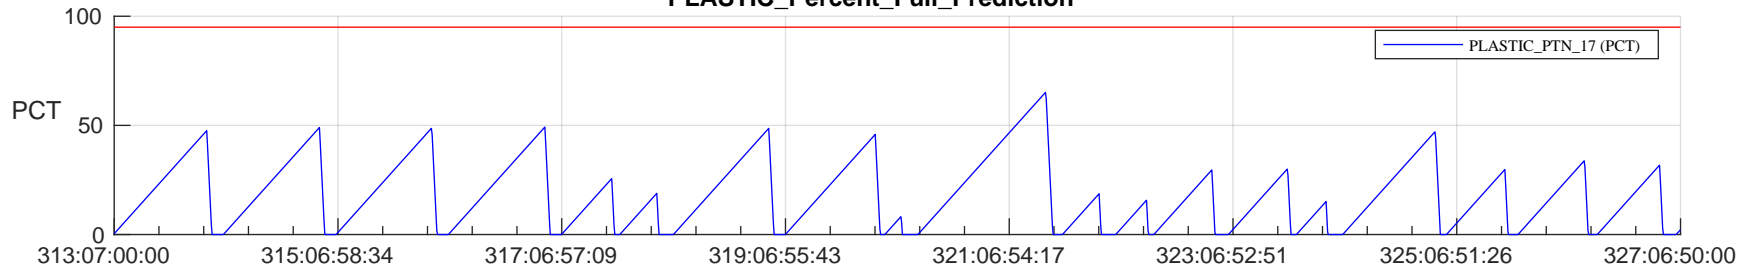

STEREO AHEAD SSR PCT Full Prediction

SWAVES_Percent_Full_Prediction

IMPACT_Percent_Full_Prediction

PLASTIC_Percent_Full_Prediction

Spacecraft_DownLink_Rate

Ground Time (2023:313:07:00:00.000 -2023:327:06:50:00.000)