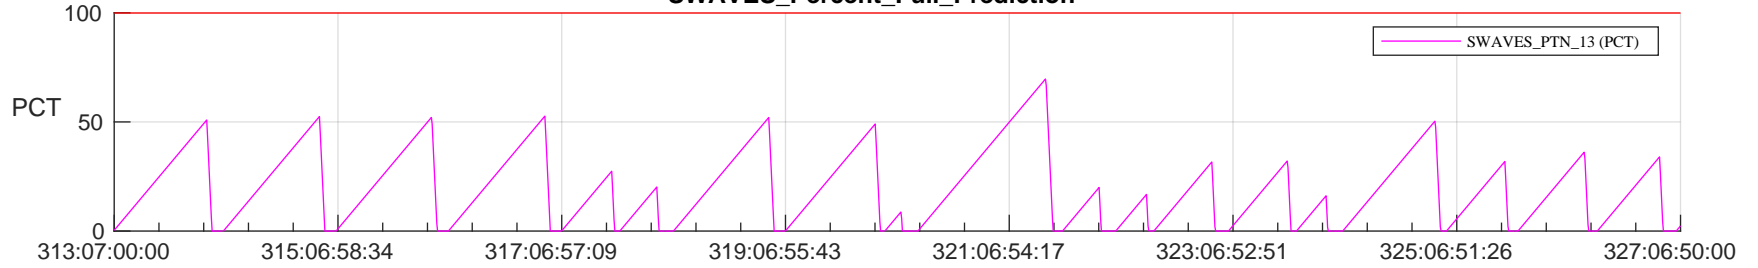

STEREO AHEAD SSR PCT Full Prediction

SWAVES_Percent_Full_Prediction

IMPACT_Percent_Full_Prediction

PLASTIC_Percent_Full_Prediction

Spacecraft_DownLink_Rate

Ground Time (2023:313:07:00:00.000 -2023:327:06:50:00.000)