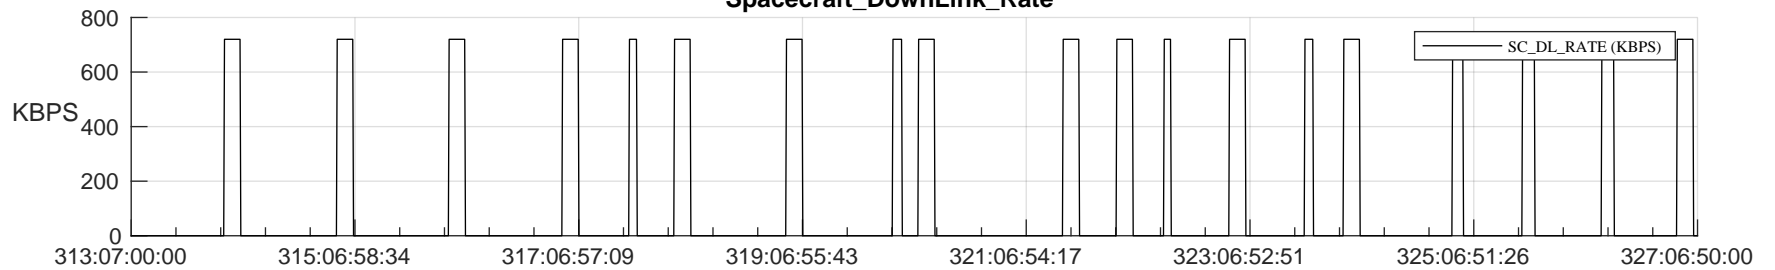

STEREO AHEAD SSR PCT Full Prediction

SWAVES_Percent_Full_Prediction

IMPACT_Percent_Full_Prediction

PLASTIC_Percent_Full_Prediction

Spacecraft_DownLink_Rate

Ground Time (2023:313:07:00:00.000 -2023:327:06:50:00.000)