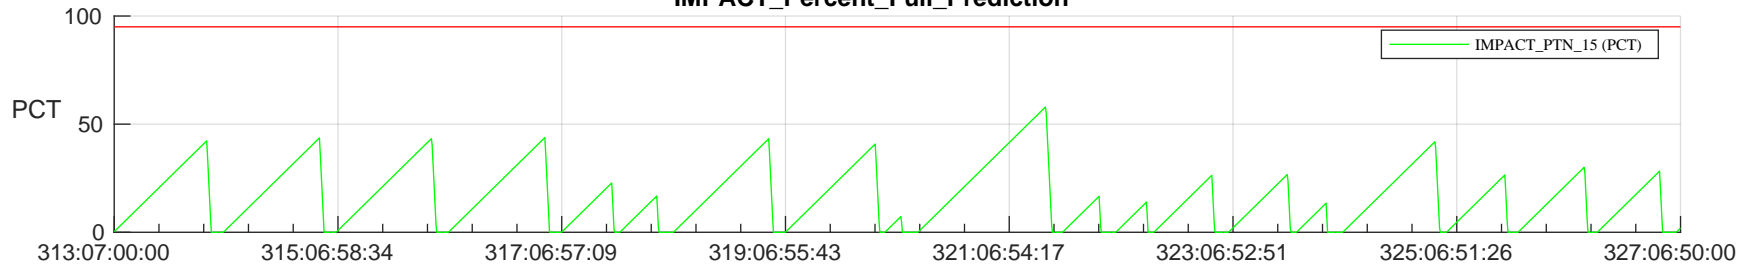

STEREO AHEAD SSR PCT Full Prediction

SWAVES_Percent_Full_Prediction

IMPACT_Percent_Full_Prediction

PLASTIC_Percent_Full_Prediction

Spacecraft_DownLink_Rate

Ground Time (2023:313:07:00:00.000 -2023:327:06:50:00.000)