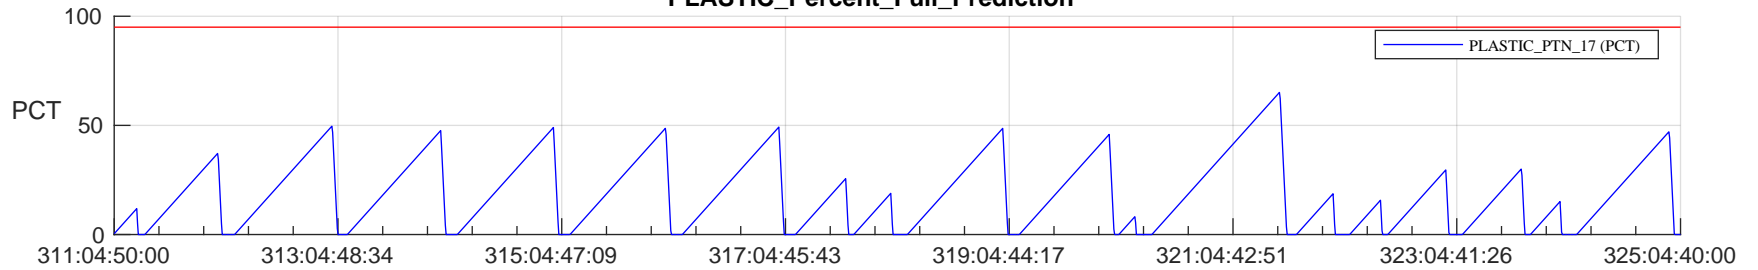

STEREO AHEAD SSR PCT Full Prediction

SWAVES_Percent_Full_Prediction

IMPACT_Percent_Full_Prediction

PLASTIC_Percent_Full_Prediction

Spacecraft_DownLink_Rate