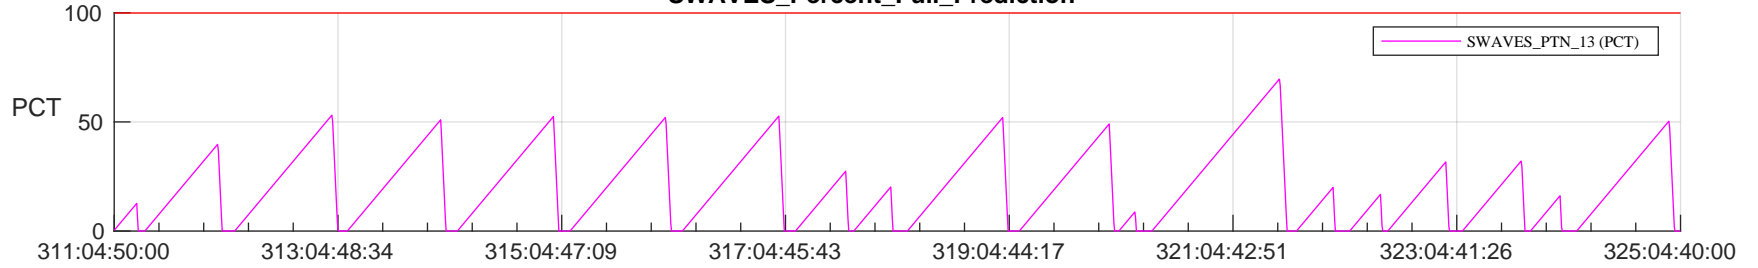

STEREO AHEAD SSR PCT Full Prediction

SWAVES_Percent_Full_Prediction

IMPACT_Percent_Full_Prediction

PLASTIC_Percent_Full_Prediction

Spacecraft_DownLink_Rate