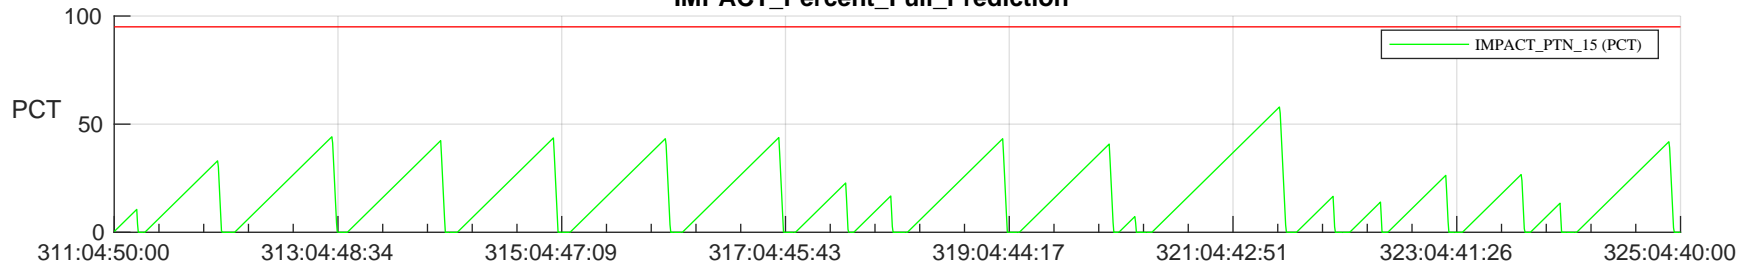

STEREO AHEAD SSR PCT Full Prediction

SWAVES_Percent_Full_Prediction

IMPACT_Percent_Full_Prediction

PLASTIC_Percent_Full_Prediction

Spacecraft_DownLink_Rate