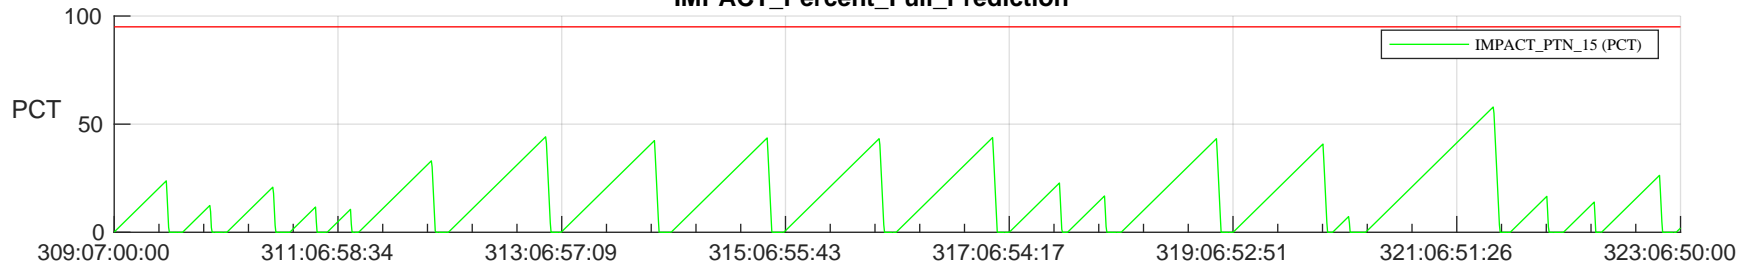

IMPACT_Percent_Full_Prediction