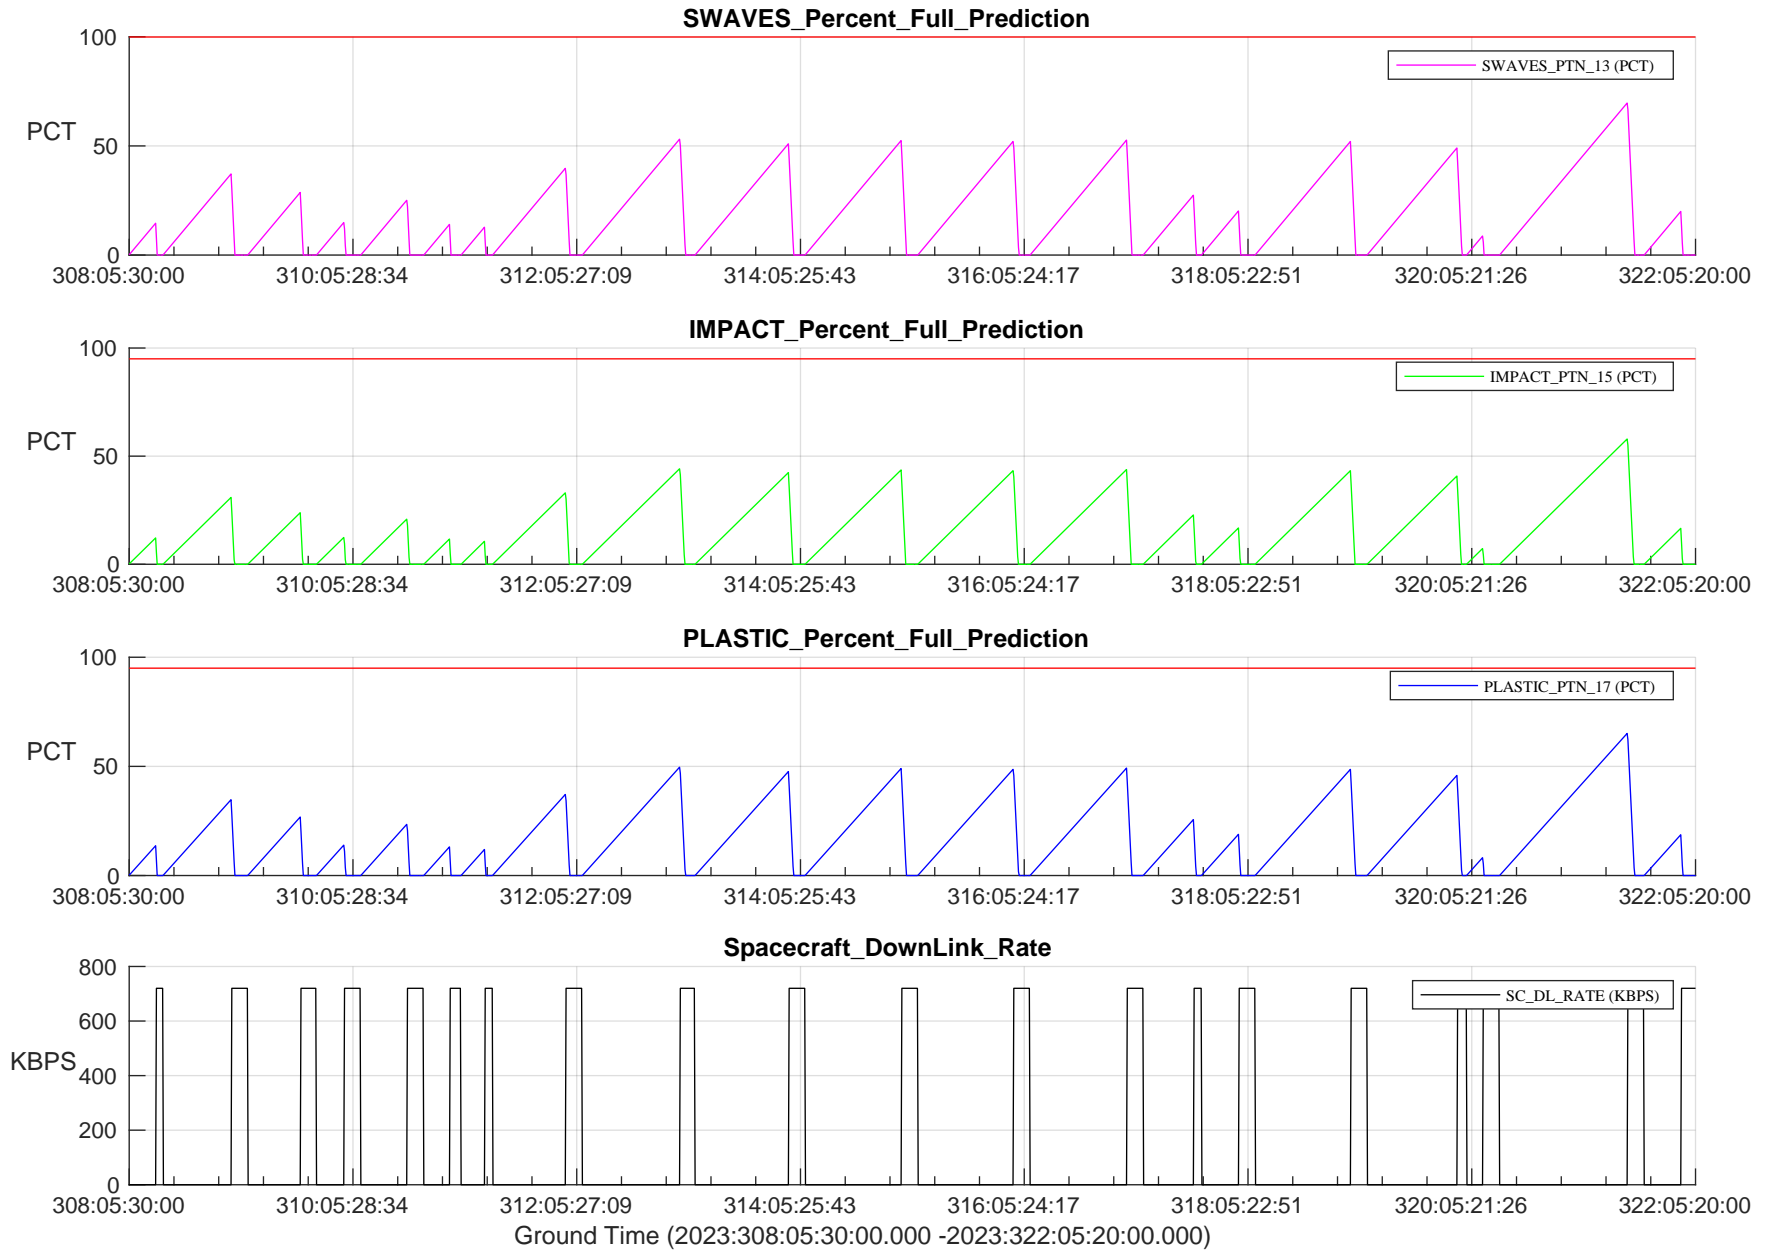

STEREO AHEAD SSR PCT Full Prediction

/disks/d81/project/stereo/mops/assessment/ahead/automation/output/engdump/yesterdaily/ahead_ssr_predict_2023_308.csv

Date Created:11/04/2023 05:36:03 AM