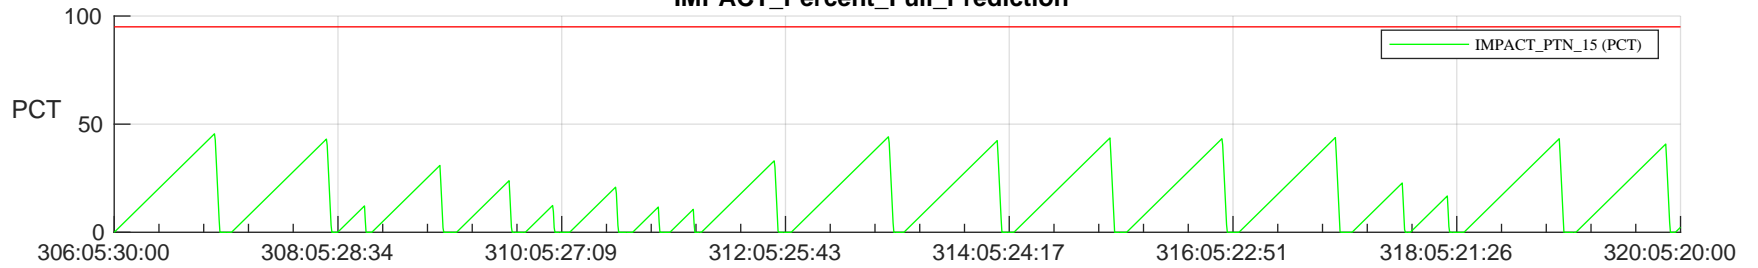

STEREO AHEAD SSR PCT Full Prediction

SWAVES_Percent_Full_Prediction

IMPACT_Percent_Full_Prediction

PLASTIC_Percent_Full_Prediction

Spacecraft_DownLink_Rate