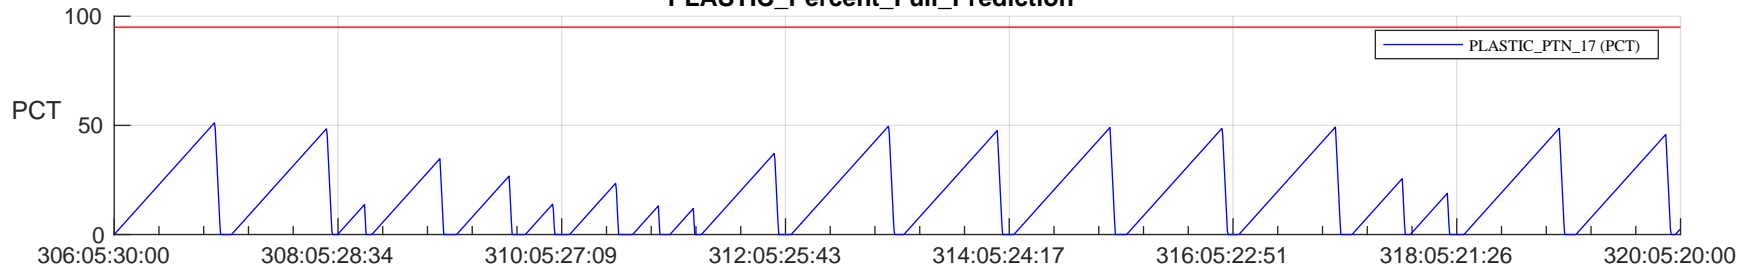

STEREO AHEAD SSR PCT Full Prediction

SWAVES_Percent_Full_Prediction

IMPACT_Percent_Full_Prediction

PLASTIC_Percent_Full_Prediction

Spacecraft_DownLink_Rate