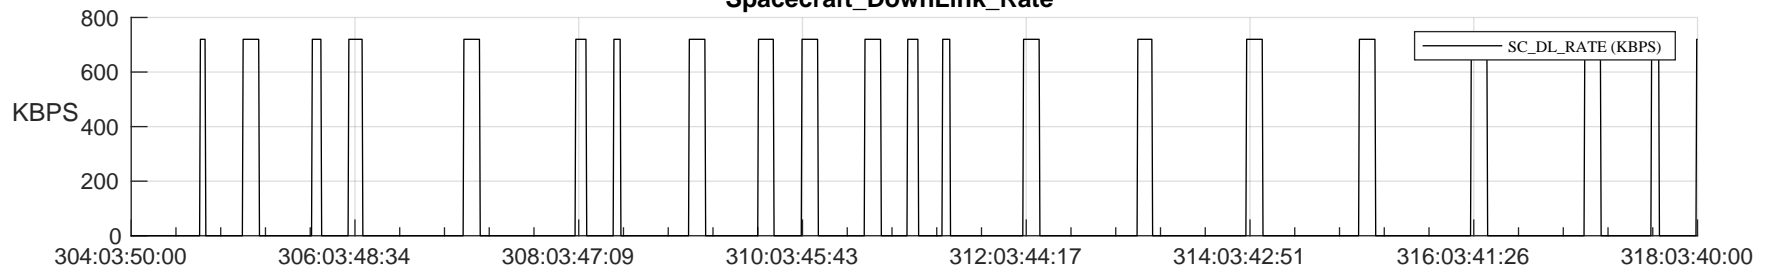

STEREO AHEAD SSR PCT Full Prediction

SWAVES_Percent_Full_Prediction

IMPACT_Percent_Full_Prediction

PLASTIC_Percent_Full_Prediction

Spacecraft_DownLink_Rate

Ground Time (2023:304:03:50:00.000 -2023:318:03:40:00.000)