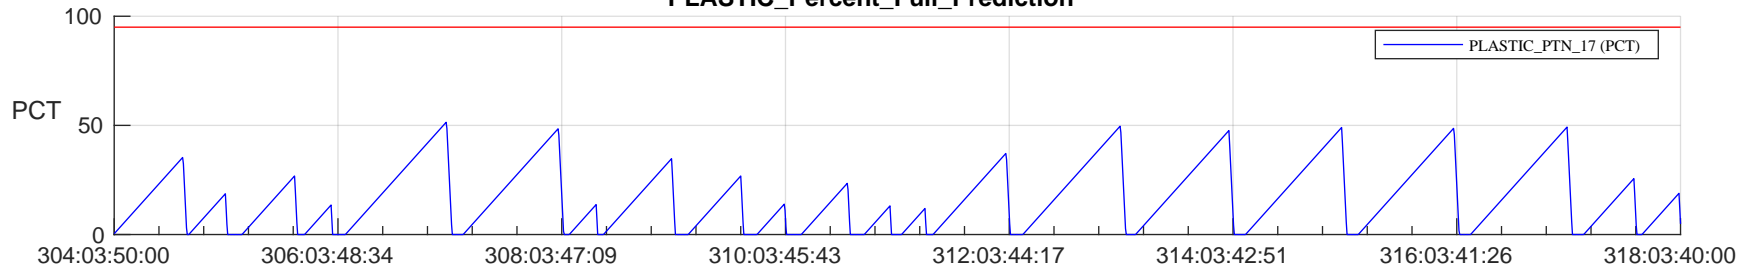

STEREO AHEAD SSR PCT Full Prediction

SWAVES_Percent_Full_Prediction

IMPACT_Percent_Full_Prediction

PLASTIC_Percent_Full_Prediction

Spacecraft_DownLink_Rate

Ground Time (2023:304:03:50:00.000 -2023:318:03:40:00.000)