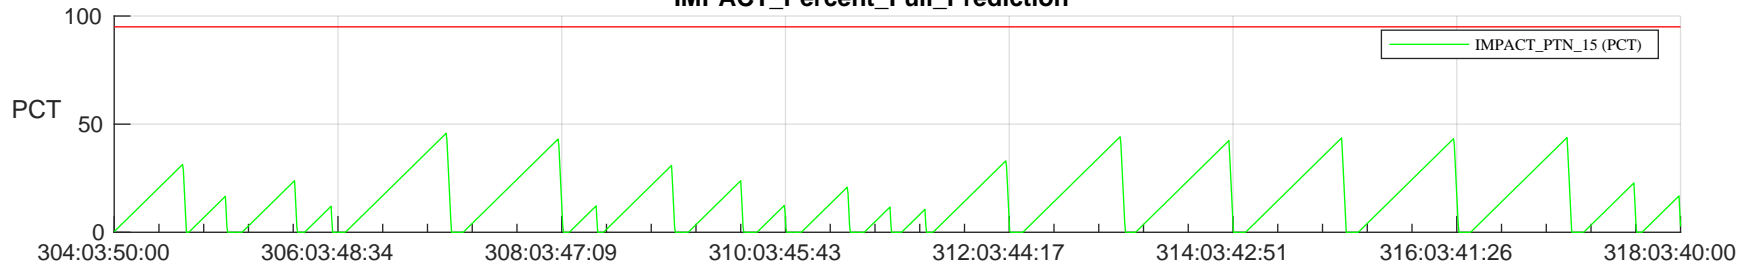

STEREO AHEAD SSR PCT Full Prediction

SWAVES_Percent_Full_Prediction

IMPACT_Percent_Full_Prediction

PLASTIC_Percent_Full_Prediction

Spacecraft_DownLink_Rate

Ground Time (2023:304:03:50:00.000 -2023:318:03:40:00.000)