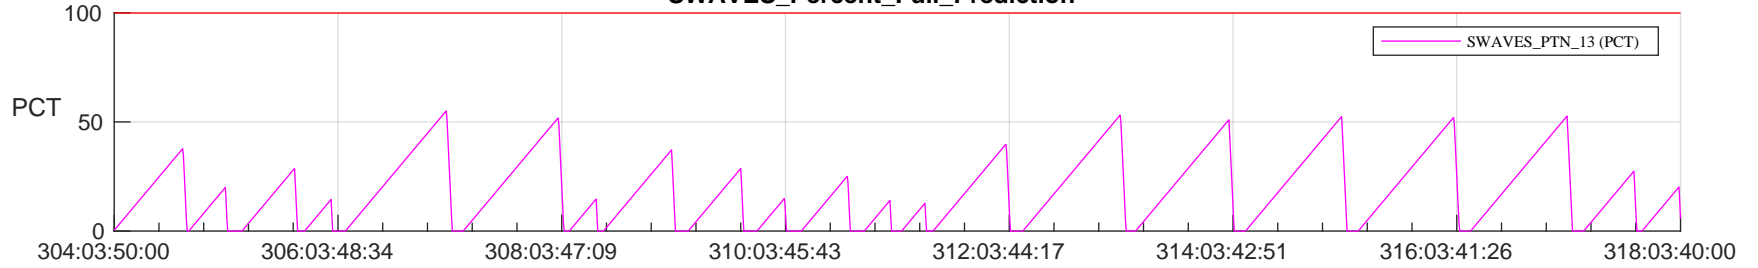

STEREO AHEAD SSR PCT Full Prediction

SWAVES_Percent_Full_Prediction

IMPACT_Percent_Full_Prediction

PLASTIC_Percent_Full_Prediction

Spacecraft_DownLink_Rate

Ground Time (2023:304:03:50:00.000 -2023:318:03:40:00.000)