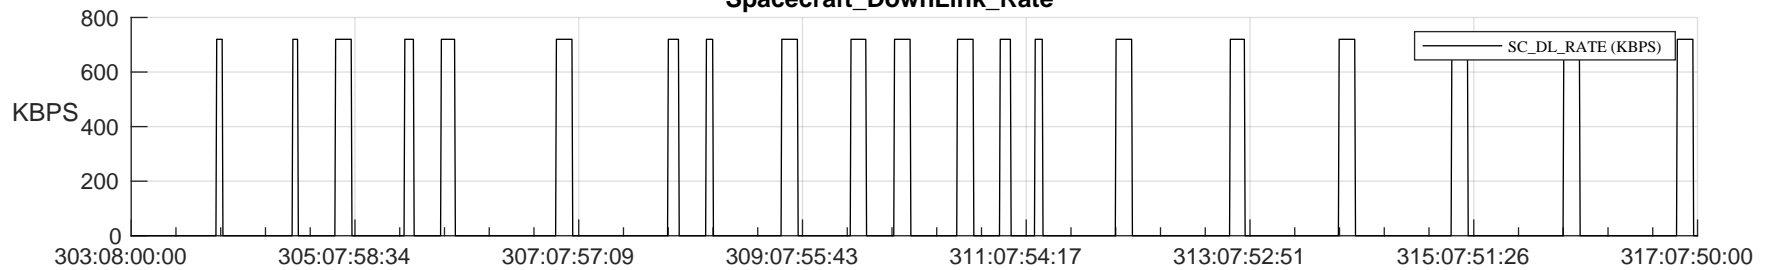

STEREO AHEAD SSR PCT Full Prediction

SWAVES_Percent_Full_Prediction

IMPACT_Percent_Full_Prediction

PLASTIC_Percent_Full_Prediction

Spacecraft_DownLink_Rate

Ground Time (2023:303:08:00:00.000 -2023:317:07:50:00.000)