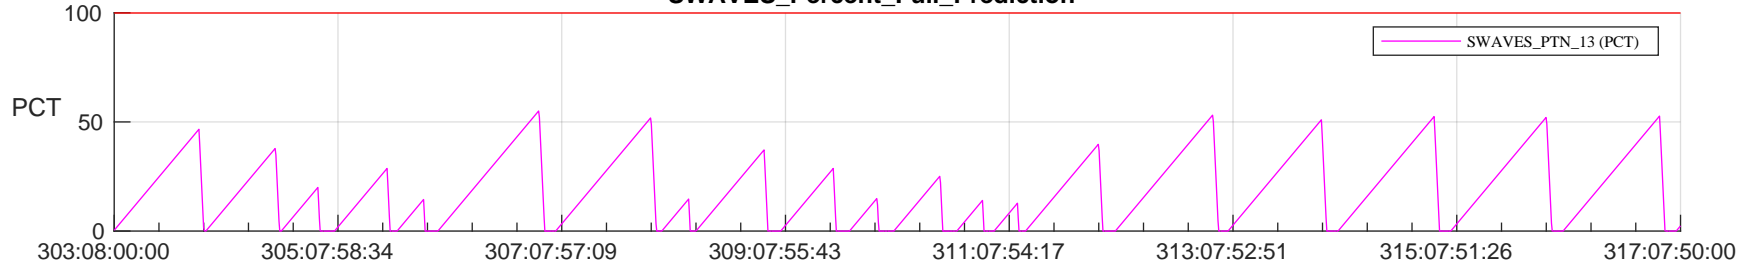

STEREO AHEAD SSR PCT Full Prediction

SWAVES_Percent_Full_Prediction

IMPACT_Percent_Full_Prediction

PLASTIC_Percent_Full_Prediction

Spacecraft_DownLink_Rate

Ground Time (2023:303:08:00:00.000 -2023:317:07:50:00.000)