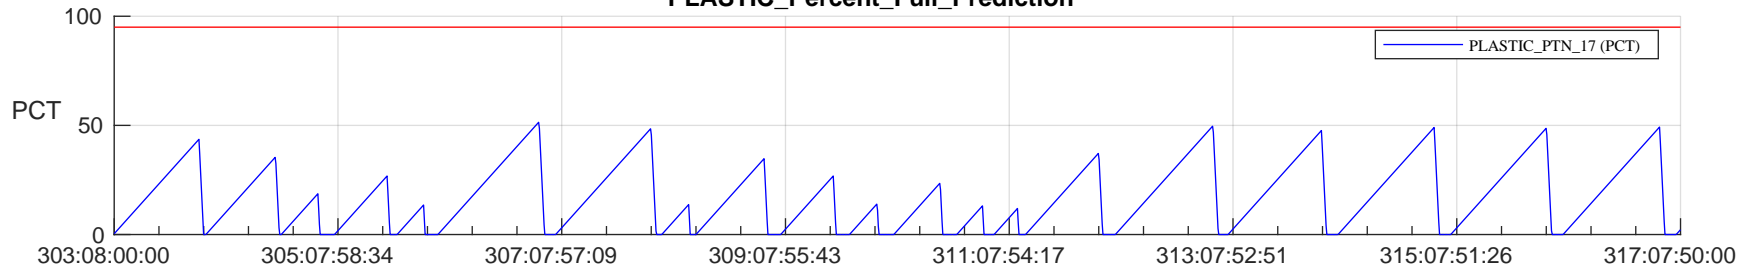

STEREO AHEAD SSR PCT Full Prediction

SWAVES_Percent_Full_Prediction

IMPACT_Percent_Full_Prediction

PLASTIC_Percent_Full_Prediction

Spacecraft_DownLink_Rate

Ground Time (2023:303:08:00:00.000 -2023:317:07:50:00.000)