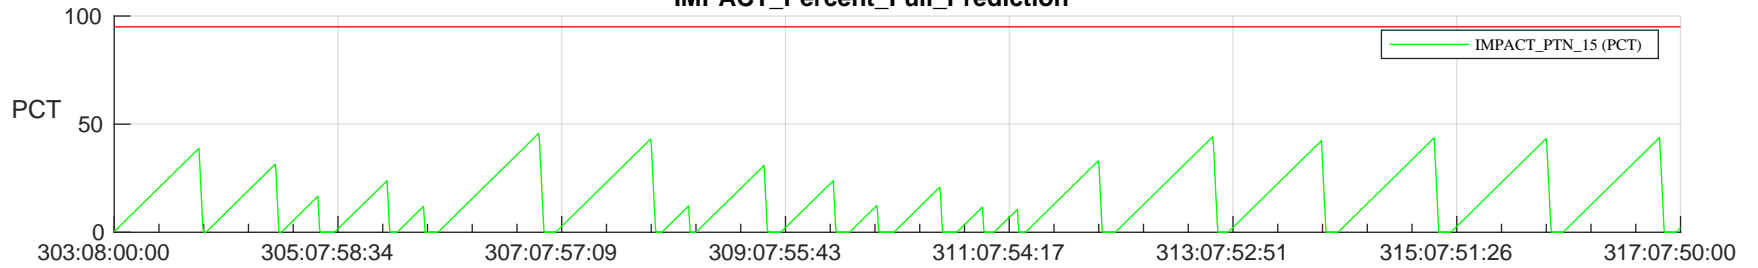

STEREO AHEAD SSR PCT Full Prediction

SWAVES_Percent_Full_Prediction

IMPACT_Percent_Full_Prediction

PLASTIC_Percent_Full_Prediction

Spacecraft_DownLink_Rate

Ground Time (2023:303:08:00:00.000 -2023:317:07:50:00.000)