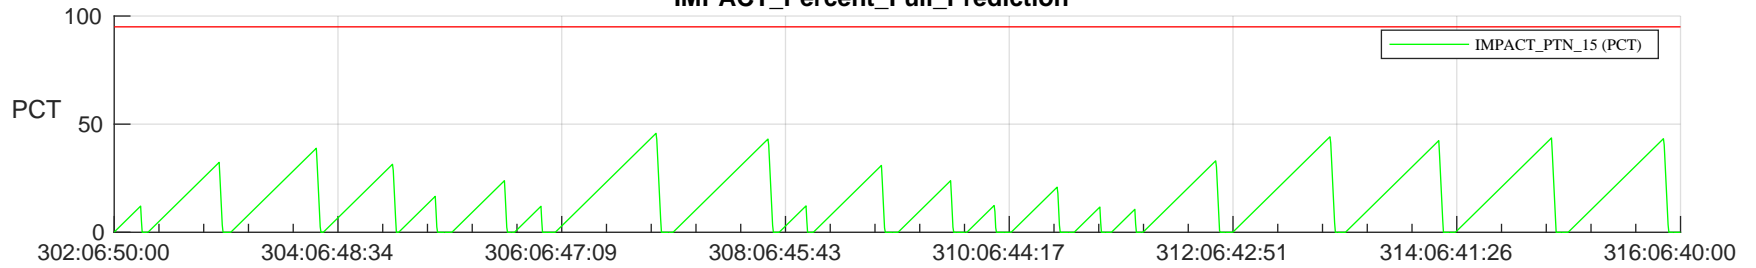

STEREO AHEAD SSR PCT Full Prediction

SWAVES_Percent_Full_Prediction

IMPACT_Percent_Full_Prediction

PLASTIC_Percent_Full_Prediction

Spacecraft_DownLink_Rate

Ground Time (2023:302:06:50:00.000 -2023:316:06:40:00.000)