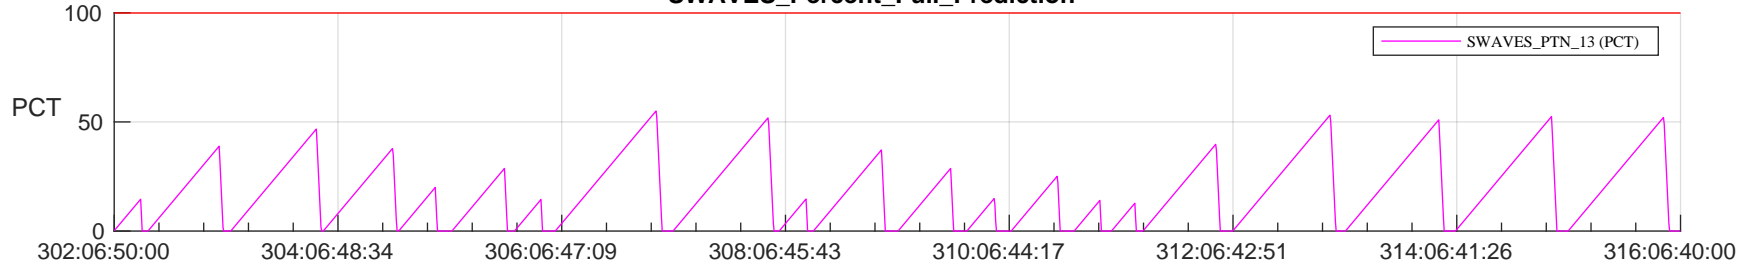

STEREO AHEAD SSR PCT Full Prediction

SWAVES_Percent_Full_Prediction

IMPACT_Percent_Full_Prediction

PLASTIC_Percent_Full_Prediction

Spacecraft_DownLink_Rate

Ground Time (2023:302:06:50:00.000 -2023:316:06:40:00.000)