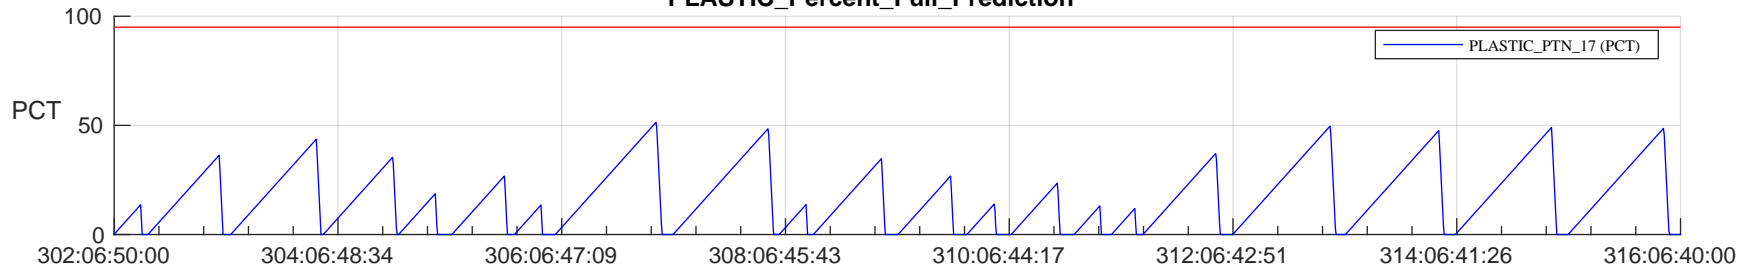

STEREO AHEAD SSR PCT Full Prediction

SWAVES_Percent_Full_Prediction

IMPACT_Percent_Full_Prediction

PLASTIC_Percent_Full_Prediction

Spacecraft_DownLink_Rate

Ground Time (2023:302:06:50:00.000 -2023:316:06:40:00.000)