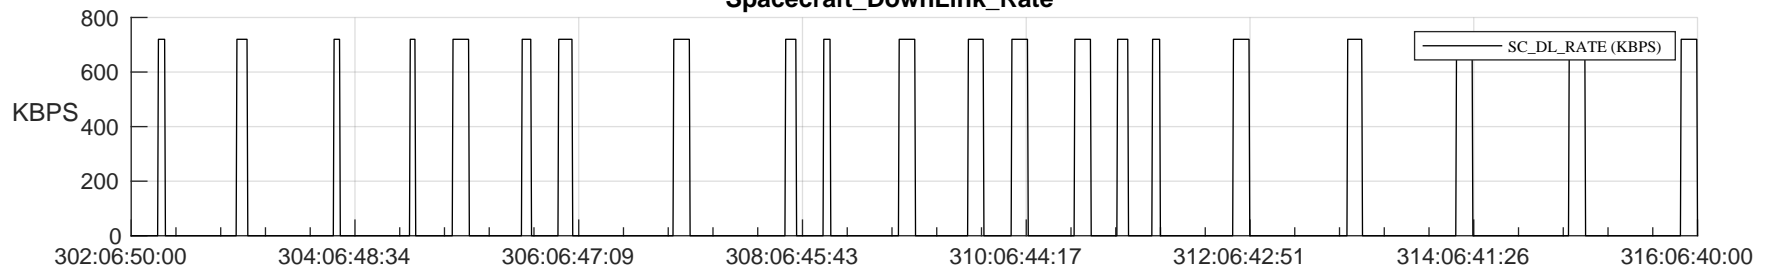

STEREO AHEAD SSR PCT Full Prediction

SWAVES_Percent_Full_Prediction

IMPACT_Percent_Full_Prediction

PLASTIC_Percent_Full_Prediction

Spacecraft_DownLink_Rate

Ground Time (2023:302:06:50:00.000 -2023:316:06:40:00.000)