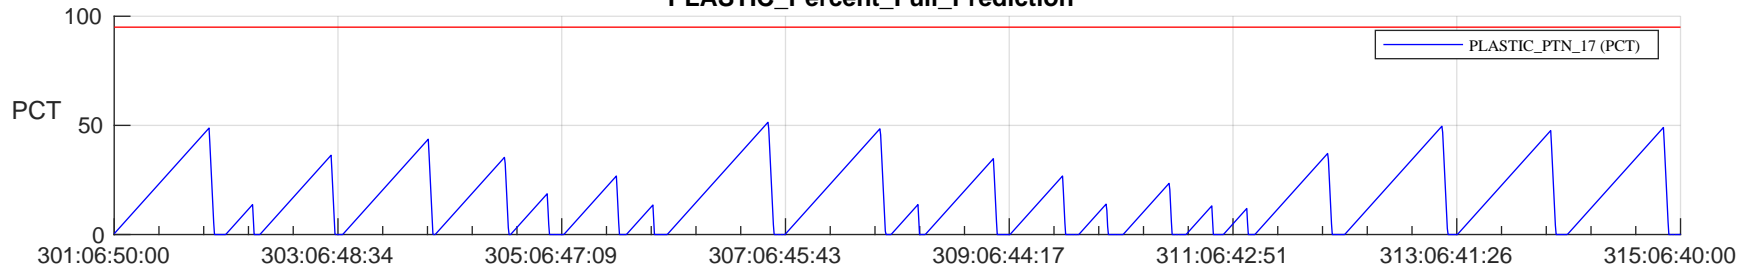

STEREO AHEAD SSR PCT Full Prediction

SWAVES_Percent_Full_Prediction

IMPACT_Percent_Full_Prediction

PLASTIC_Percent_Full_Prediction

Spacecraft_DownLink_Rate

Ground Time (2023:301:06:50:00.000 -2023:315:06:40:00.000)