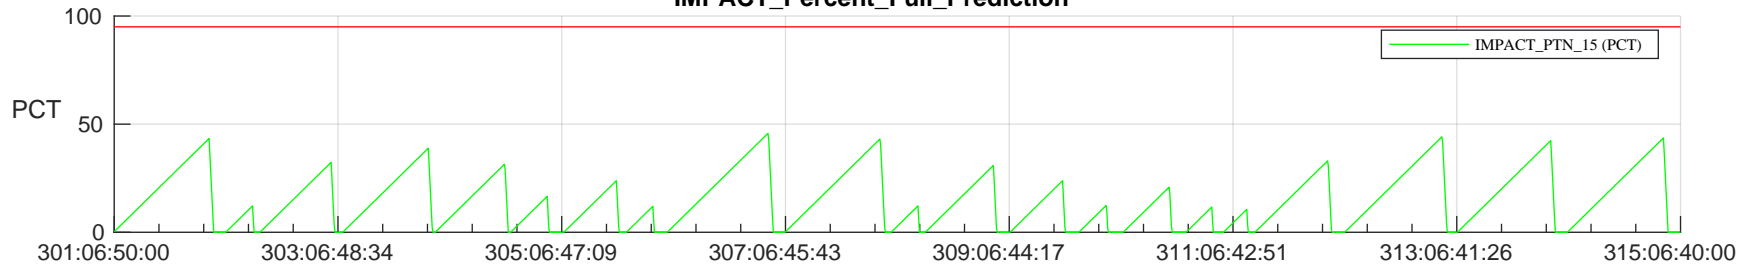

STEREO AHEAD SSR PCT Full Prediction

SWAVES_Percent_Full_Prediction

IMPACT_Percent_Full_Prediction

PLASTIC_Percent_Full_Prediction

Spacecraft_DownLink_Rate

Ground Time (2023:301:06:50:00.000 -2023:315:06:40:00.000)