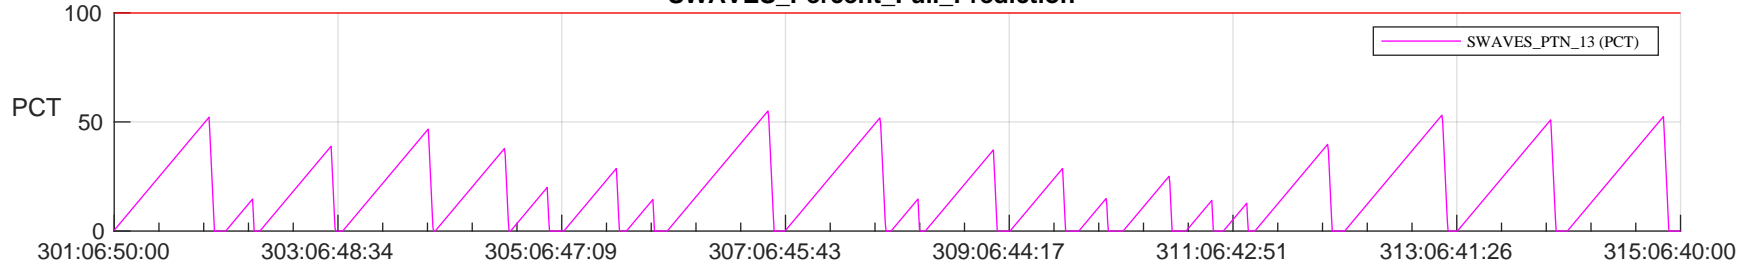

STEREO AHEAD SSR PCT Full Prediction

SWAVES_Percent_Full_Prediction

IMPACT_Percent_Full_Prediction

PLASTIC_Percent_Full_Prediction

Spacecraft_DownLink_Rate

Ground Time (2023:301:06:50:00.000 -2023:315:06:40:00.000)