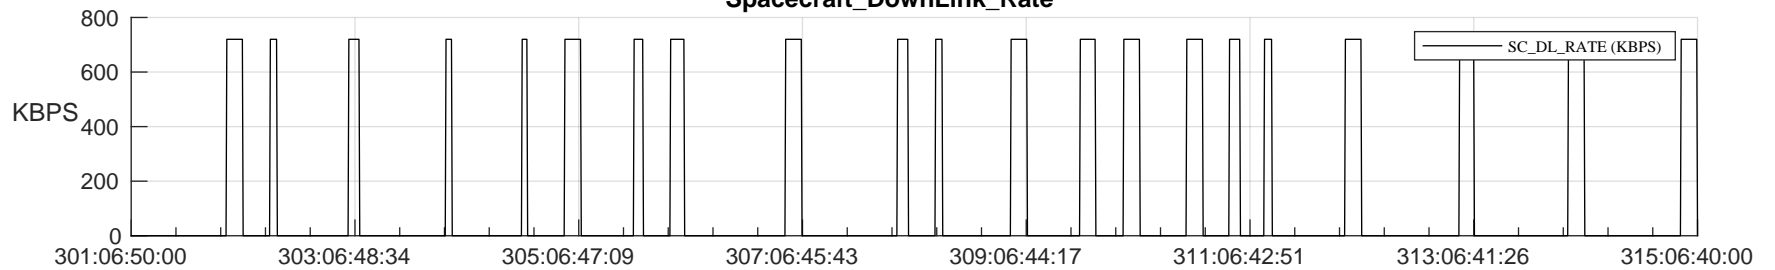

STEREO AHEAD SSR PCT Full Prediction

SWAVES_Percent_Full_Prediction

IMPACT_Percent_Full_Prediction

PLASTIC_Percent_Full_Prediction

Spacecraft_DownLink_Rate

Ground Time (2023:301:06:50:00.000 -2023:315:06:40:00.000)