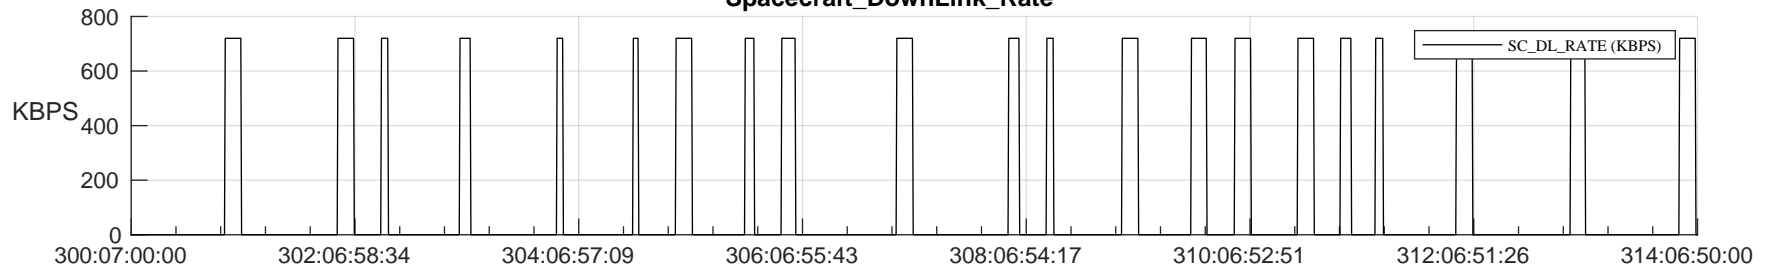

## SWAVES\_Percent\_Full\_Prediction

## Spacecraft\_DownLink\_Rate

Ground Time (2023:300:07:00:00.000 -2023:314:06:50:00.000)