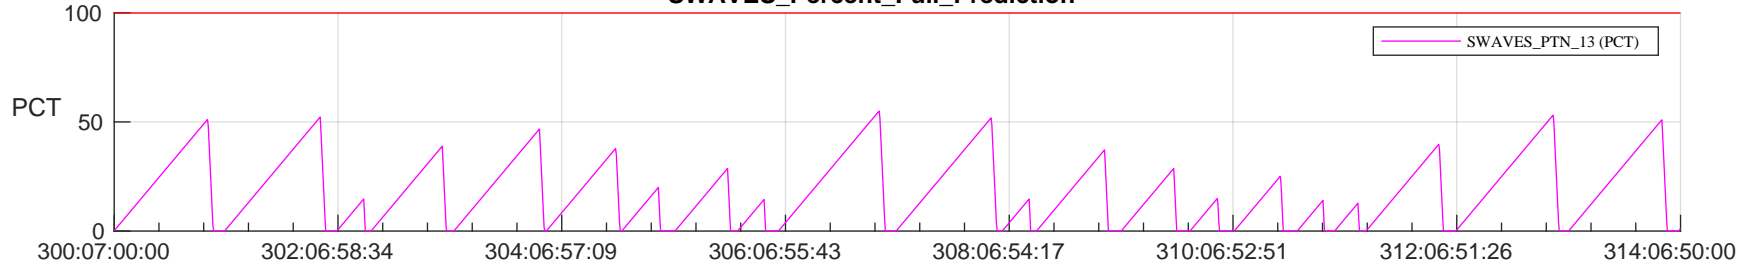

## SWAVES\_Percent\_Full\_Prediction

## Spacecraft\_DownLink\_Rate

Ground Time (2023:300:07:00:00.000 -2023:314:06:50:00.000)