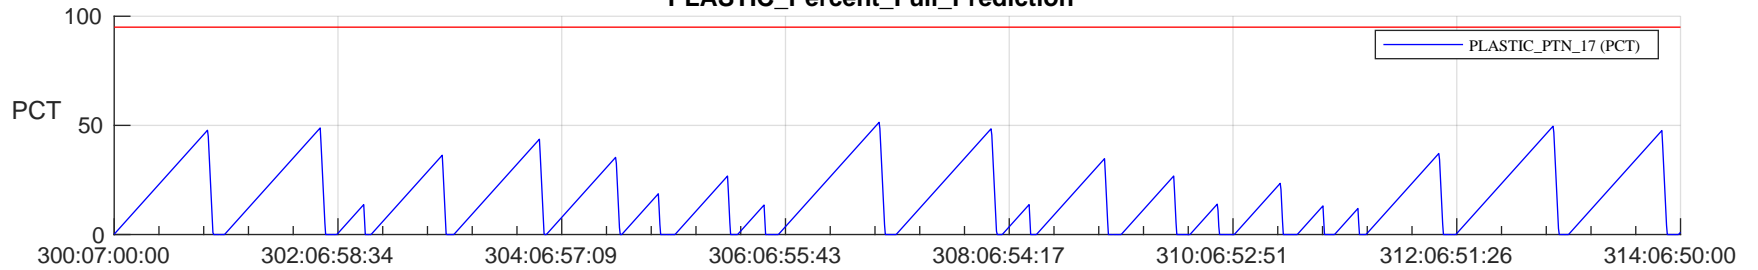

## SWAVES\_Percent\_Full\_Prediction

## Spacecraft\_DownLink\_Rate

Ground Time (2023:300:07:00:00.000 -2023:314:06:50:00.000)