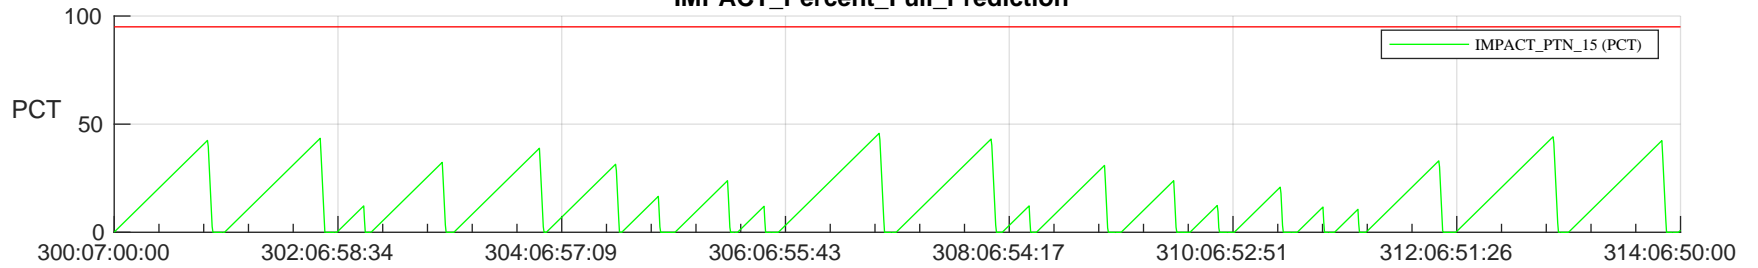

IMPACT_Percent_Full_Prediction