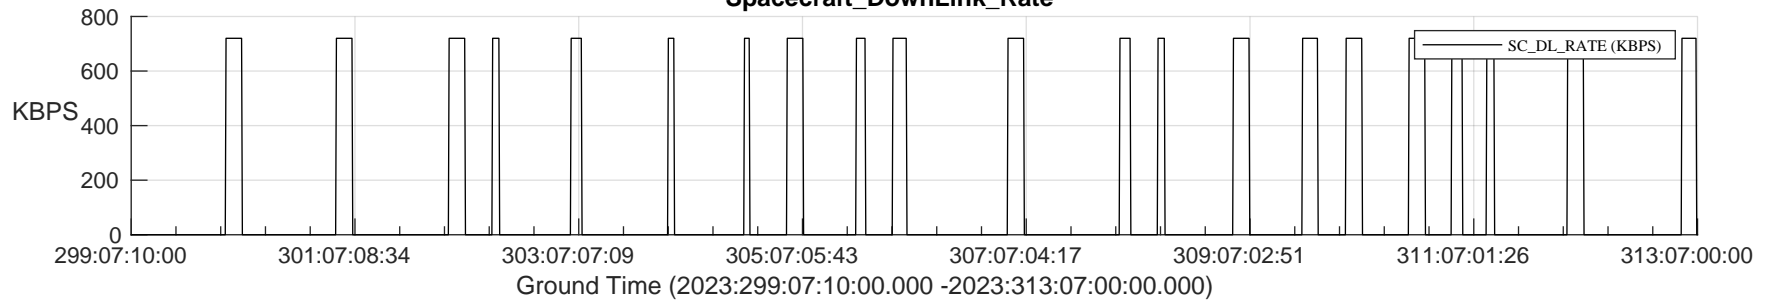

STEREO AHEAD SSR PCT Full Prediction

SWAVES_Percent_Full_Prediction

IMPACT_Percent_Full_Prediction

PLASTIC_Percent_Full_Prediction

Spacecraft_DownLink_Rate

/disks/d81/project/stereo/mops/assessment/ahead/automation/output/engdump/yesterdaily/ahead_ssr_predict_2023_299.csv