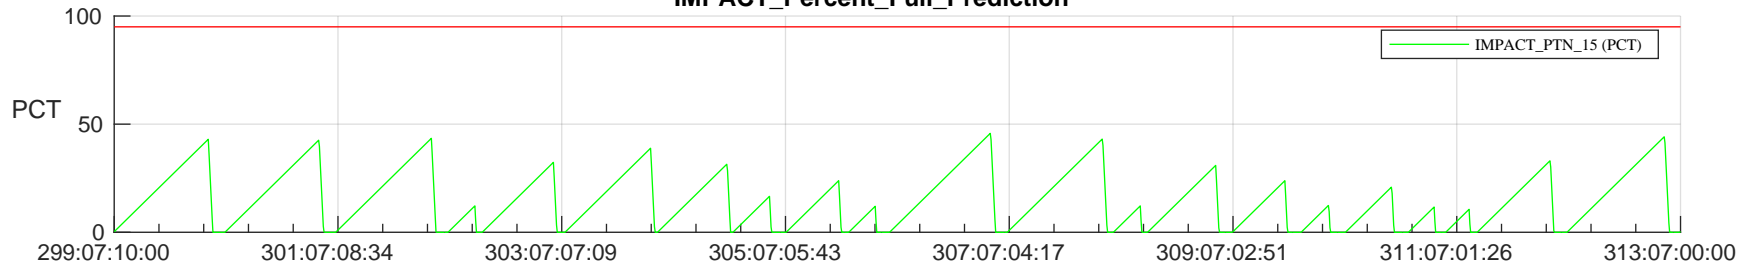

STEREO AHEAD SSR PCT Full Prediction

SWAVES_Percent_Full_Prediction

IMPACT_Percent_Full_Prediction

PLASTIC_Percent_Full_Prediction

Spacecraft_DownLink_Rate

/disks/d81/project/stereo/mops/assessment/ahead/automation/output/engdump/yesterdaily/ahead_ssr_predict_2023_299.csv