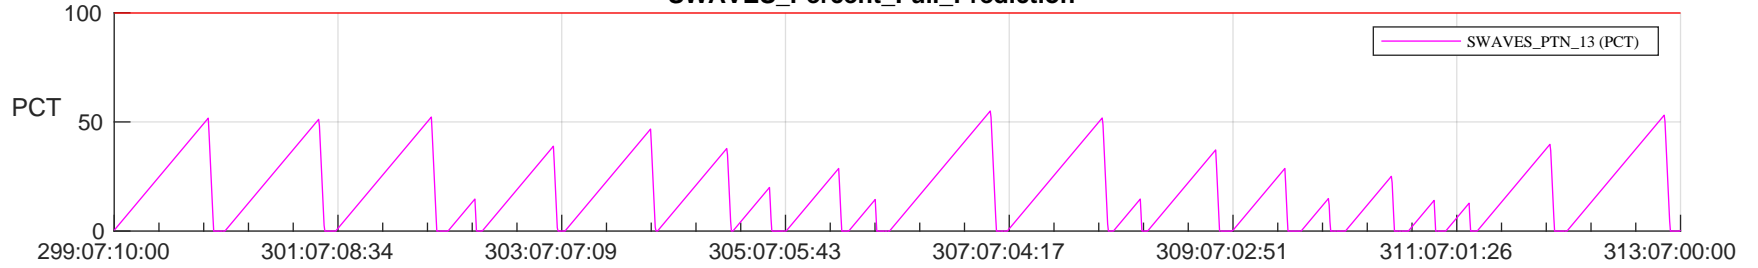

STEREO AHEAD SSR PCT Full Prediction

SWAVES_Percent_Full_Prediction

IMPACT_Percent_Full_Prediction

PLASTIC_Percent_Full_Prediction

Spacecraft_DownLink_Rate

/disks/d81/project/stereo/mops/assessment/ahead/automation/output/engdump/yesterdaily/ahead_ssr_predict_2023_299.csv