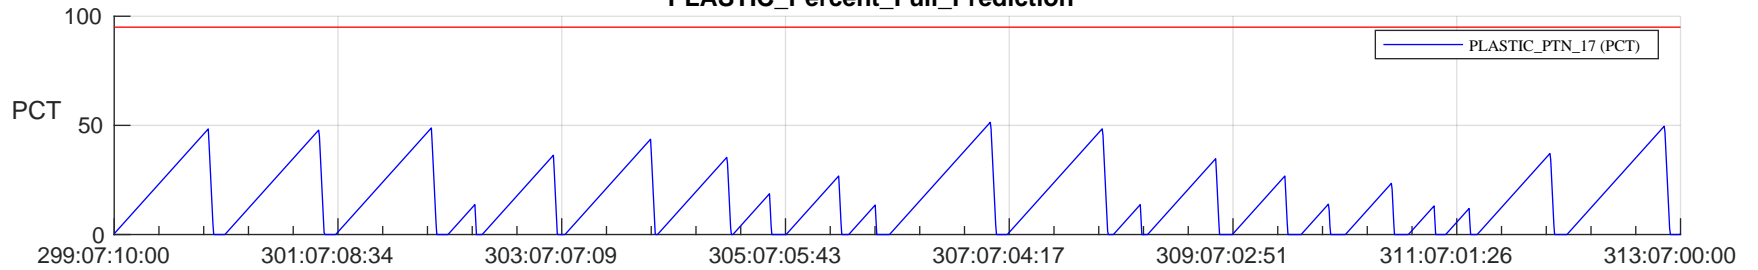

STEREO AHEAD SSR PCT Full Prediction

SWAVES_Percent_Full_Prediction

IMPACT_Percent_Full_Prediction

PLASTIC_Percent_Full_Prediction

Spacecraft_DownLink_Rate

/disks/d81/project/stereo/mops/assessment/ahead/automation/output/engdump/yesterdaily/ahead_ssr_predict_2023_299.csv