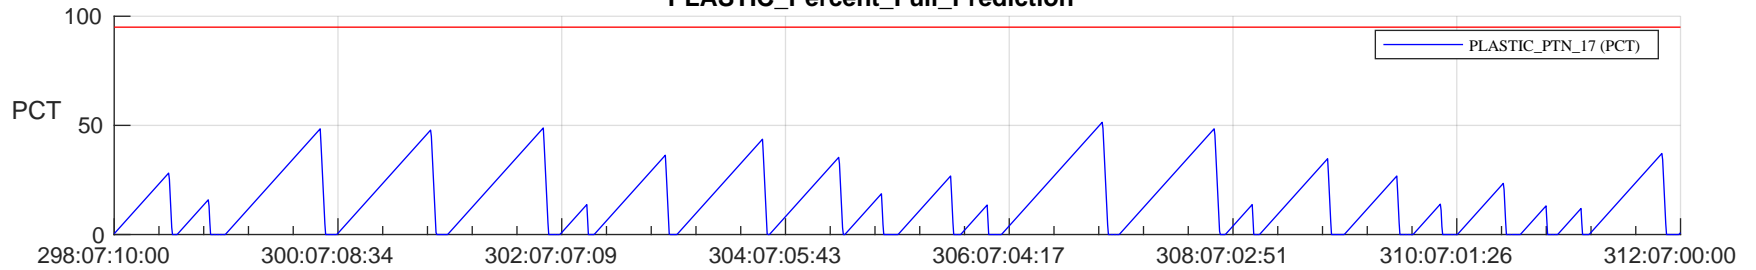

STEREO AHEAD SSR PCT Full Prediction

SWAVES_Percent_Full_Prediction

IMPACT_Percent_Full_Prediction

PLASTIC_Percent_Full_Prediction

Spacecraft_DownLink_Rate