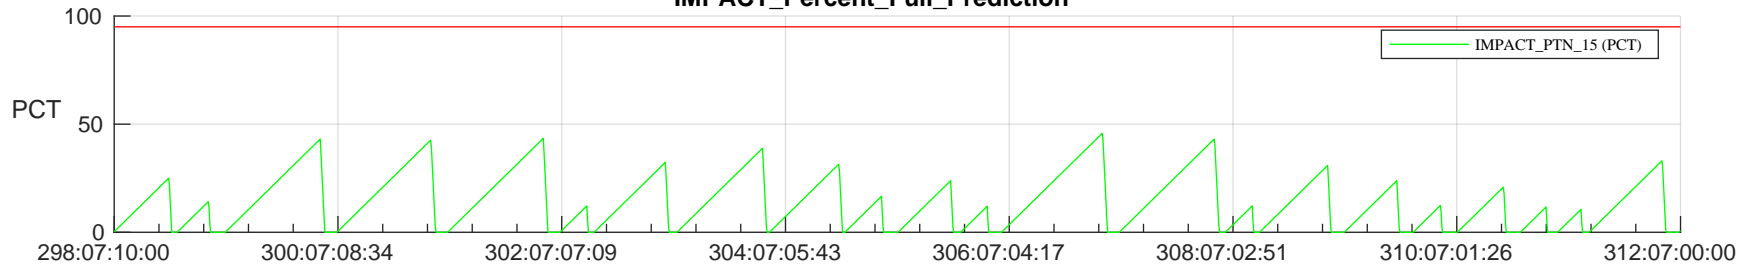

STEREO AHEAD SSR PCT Full Prediction

SWAVES_Percent_Full_Prediction

IMPACT_Percent_Full_Prediction

PLASTIC_Percent_Full_Prediction

Spacecraft_DownLink_Rate