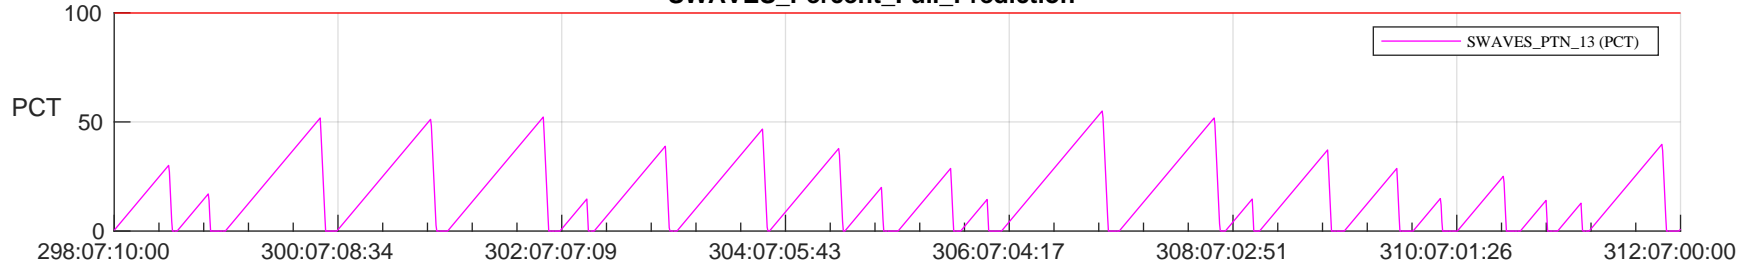

STEREO AHEAD SSR PCT Full Prediction

SWAVES_Percent_Full_Prediction

IMPACT_Percent_Full_Prediction

PLASTIC_Percent_Full_Prediction

Spacecraft_DownLink_Rate