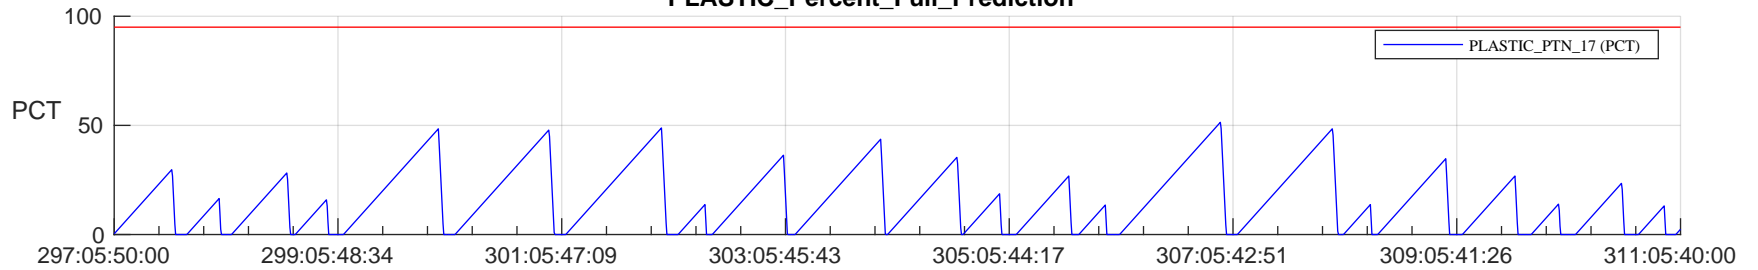

STEREO AHEAD SSR PCT Full Prediction

SWAVES_Percent_Full_Prediction

IMPACT_Percent_Full_Prediction

PLASTIC_Percent_Full_Prediction

Spacecraft_DownLink_Rate