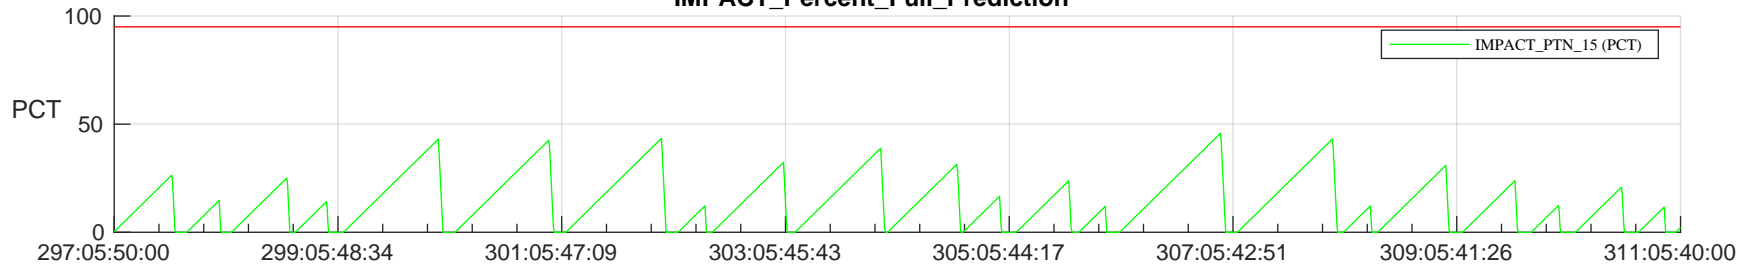

STEREO AHEAD SSR PCT Full Prediction

SWAVES_Percent_Full_Prediction

IMPACT_Percent_Full_Prediction

PLASTIC_Percent_Full_Prediction

Spacecraft_DownLink_Rate