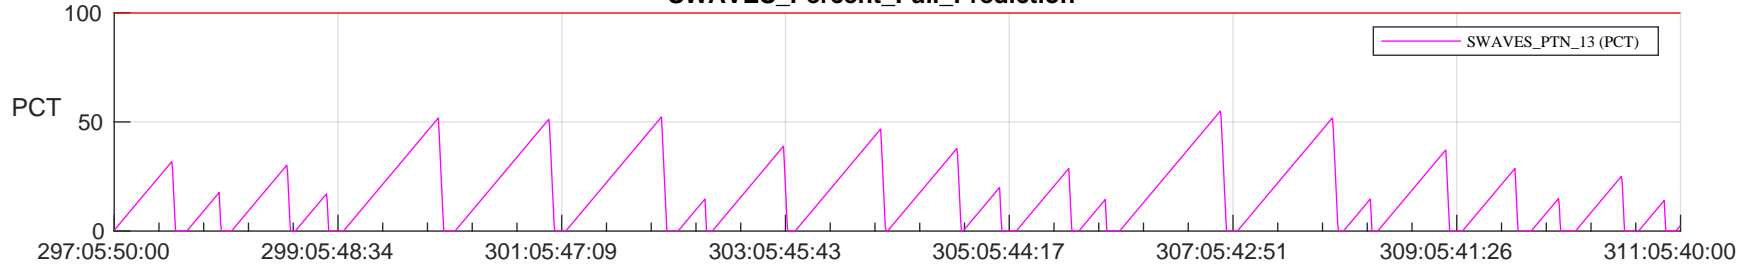

STEREO AHEAD SSR PCT Full Prediction

SWAVES_Percent_Full_Prediction

IMPACT_Percent_Full_Prediction

PLASTIC_Percent_Full_Prediction

Spacecraft_DownLink_Rate