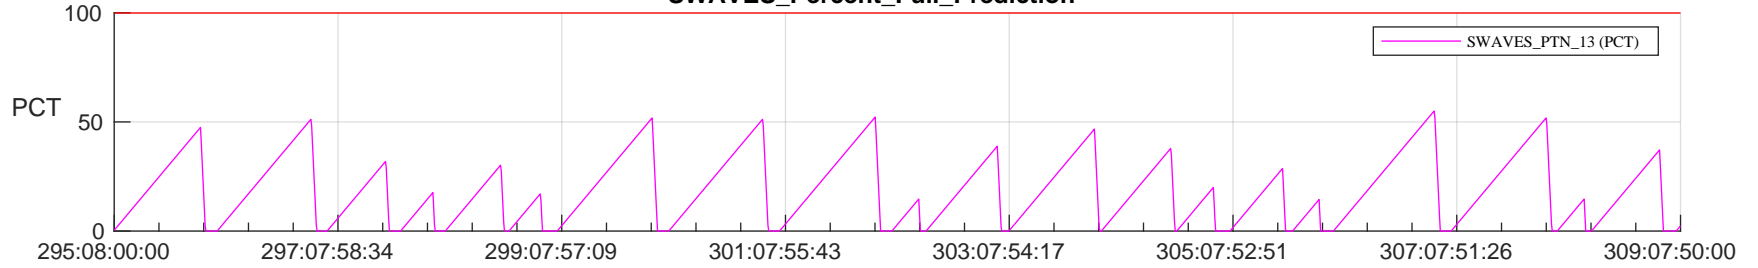

STEREO AHEAD SSR PCT Full Prediction

SWAVES_Percent_Full_Prediction

IMPACT_Percent_Full_Prediction

PLASTIC_Percent_Full_Prediction

Spacecraft_DownLink_Rate

Ground Time (2023:295:08:00:00.000 -2023:309:07:50:00.000)