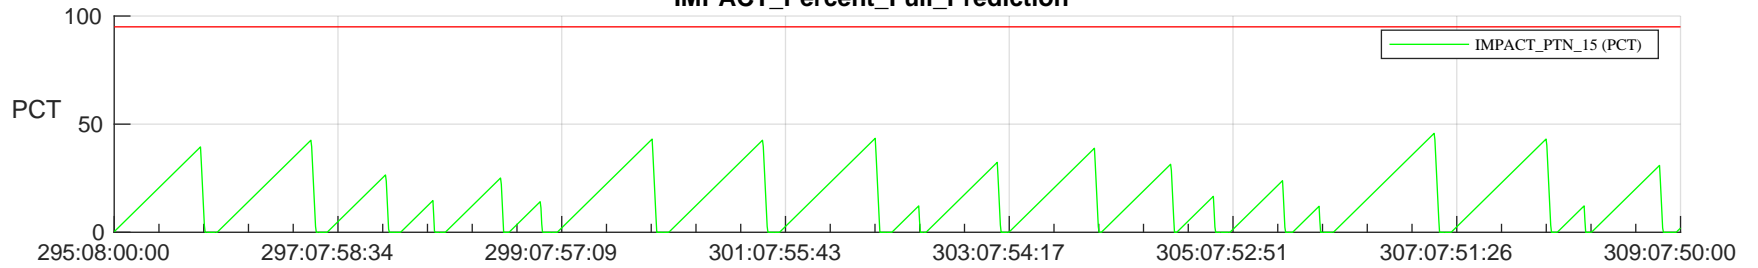

STEREO AHEAD SSR PCT Full Prediction

SWAVES_Percent_Full_Prediction

IMPACT_Percent_Full_Prediction

PLASTIC_Percent_Full_Prediction

Spacecraft_DownLink_Rate

Ground Time (2023:295:08:00:00.000 -2023:309:07:50:00.000)