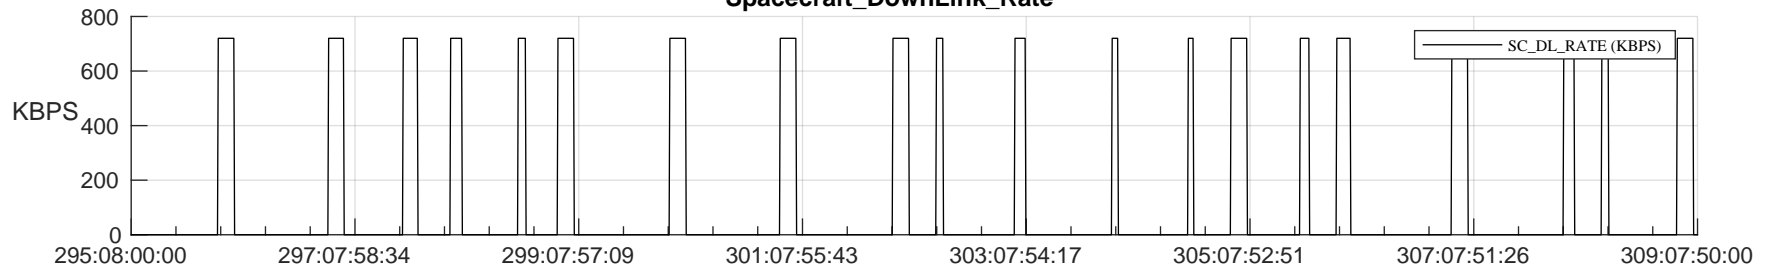

STEREO AHEAD SSR PCT Full Prediction

SWAVES_Percent_Full_Prediction

IMPACT_Percent_Full_Prediction

PLASTIC_Percent_Full_Prediction

Spacecraft_DownLink_Rate

Ground Time (2023:295:08:00:00.000 -2023:309:07:50:00.000)