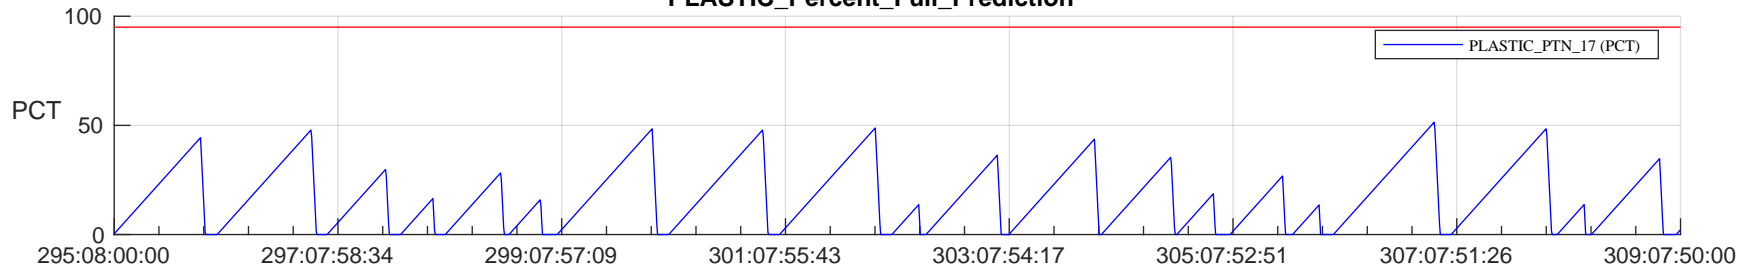

STEREO AHEAD SSR PCT Full Prediction

SWAVES_Percent_Full_Prediction

IMPACT_Percent_Full_Prediction

PLASTIC_Percent_Full_Prediction

Spacecraft_DownLink_Rate

Ground Time (2023:295:08:00:00.000 -2023:309:07:50:00.000)