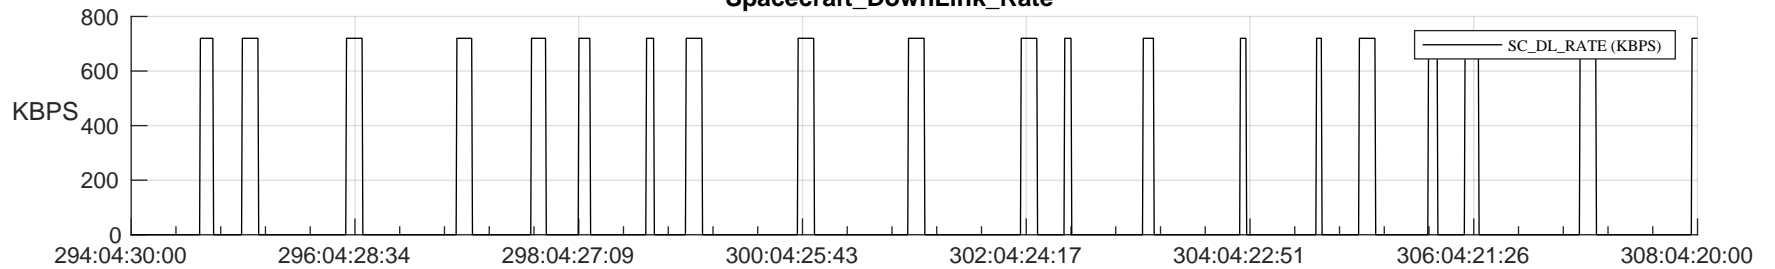

STEREO AHEAD SSR PCT Full Prediction

SWAVES_Percent_Full_Prediction

IMPACT_Percent_Full_Prediction

PLASTIC_Percent_Full_Prediction

Spacecraft_DownLink_Rate

Ground Time (2023:294:04:30:00.000 -2023:308:04:20:00.000)