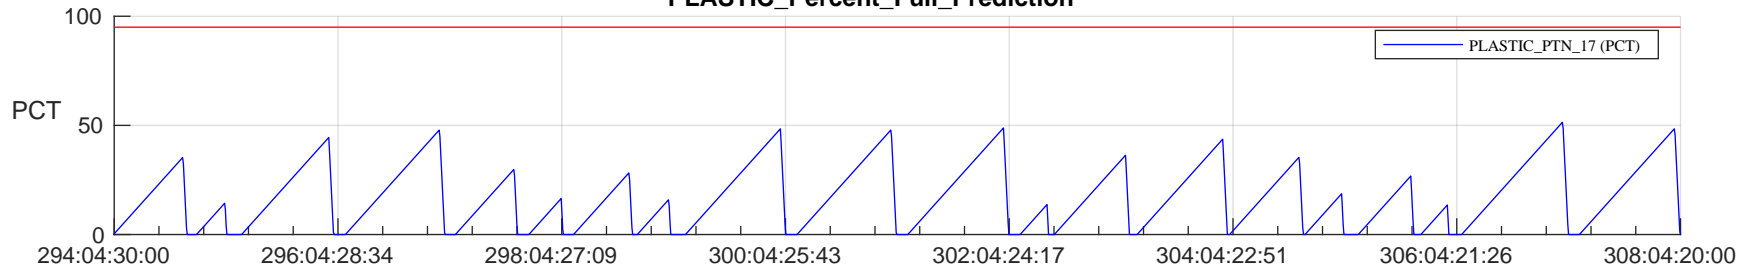

STEREO AHEAD SSR PCT Full Prediction

SWAVES_Percent_Full_Prediction

IMPACT_Percent_Full_Prediction

PLASTIC_Percent_Full_Prediction

Spacecraft_DownLink_Rate

Ground Time (2023:294:04:30:00.000 -2023:308:04:20:00.000)