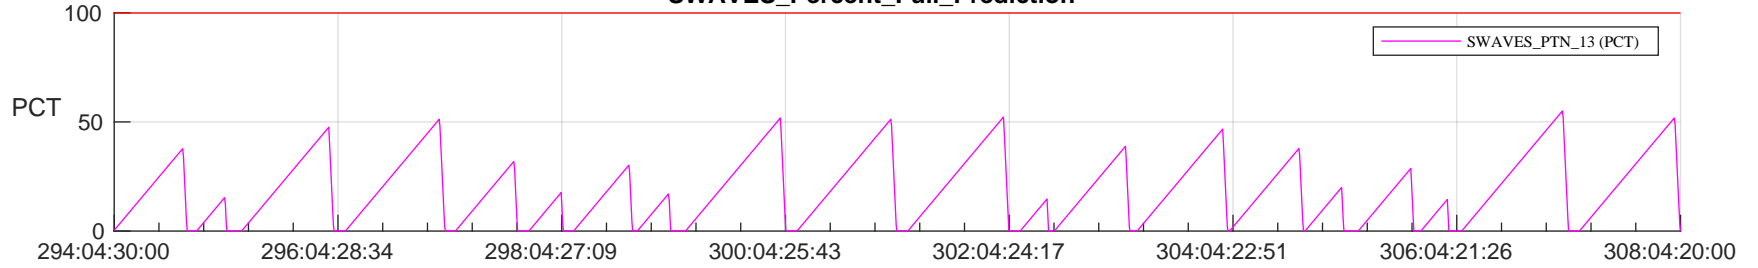

STEREO AHEAD SSR PCT Full Prediction

SWAVES_Percent_Full_Prediction

IMPACT_Percent_Full_Prediction

PLASTIC_Percent_Full_Prediction

Spacecraft_DownLink_Rate

Ground Time (2023:294:04:30:00.000 -2023:308:04:20:00.000)