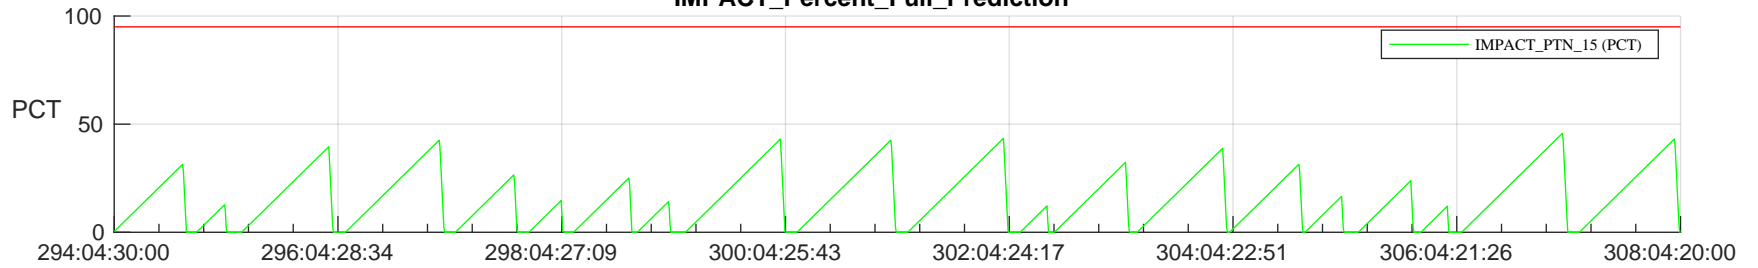

STEREO AHEAD SSR PCT Full Prediction

SWAVES_Percent_Full_Prediction

IMPACT_Percent_Full_Prediction

PLASTIC_Percent_Full_Prediction

Spacecraft_DownLink_Rate

Ground Time (2023:294:04:30:00.000 -2023:308:04:20:00.000)